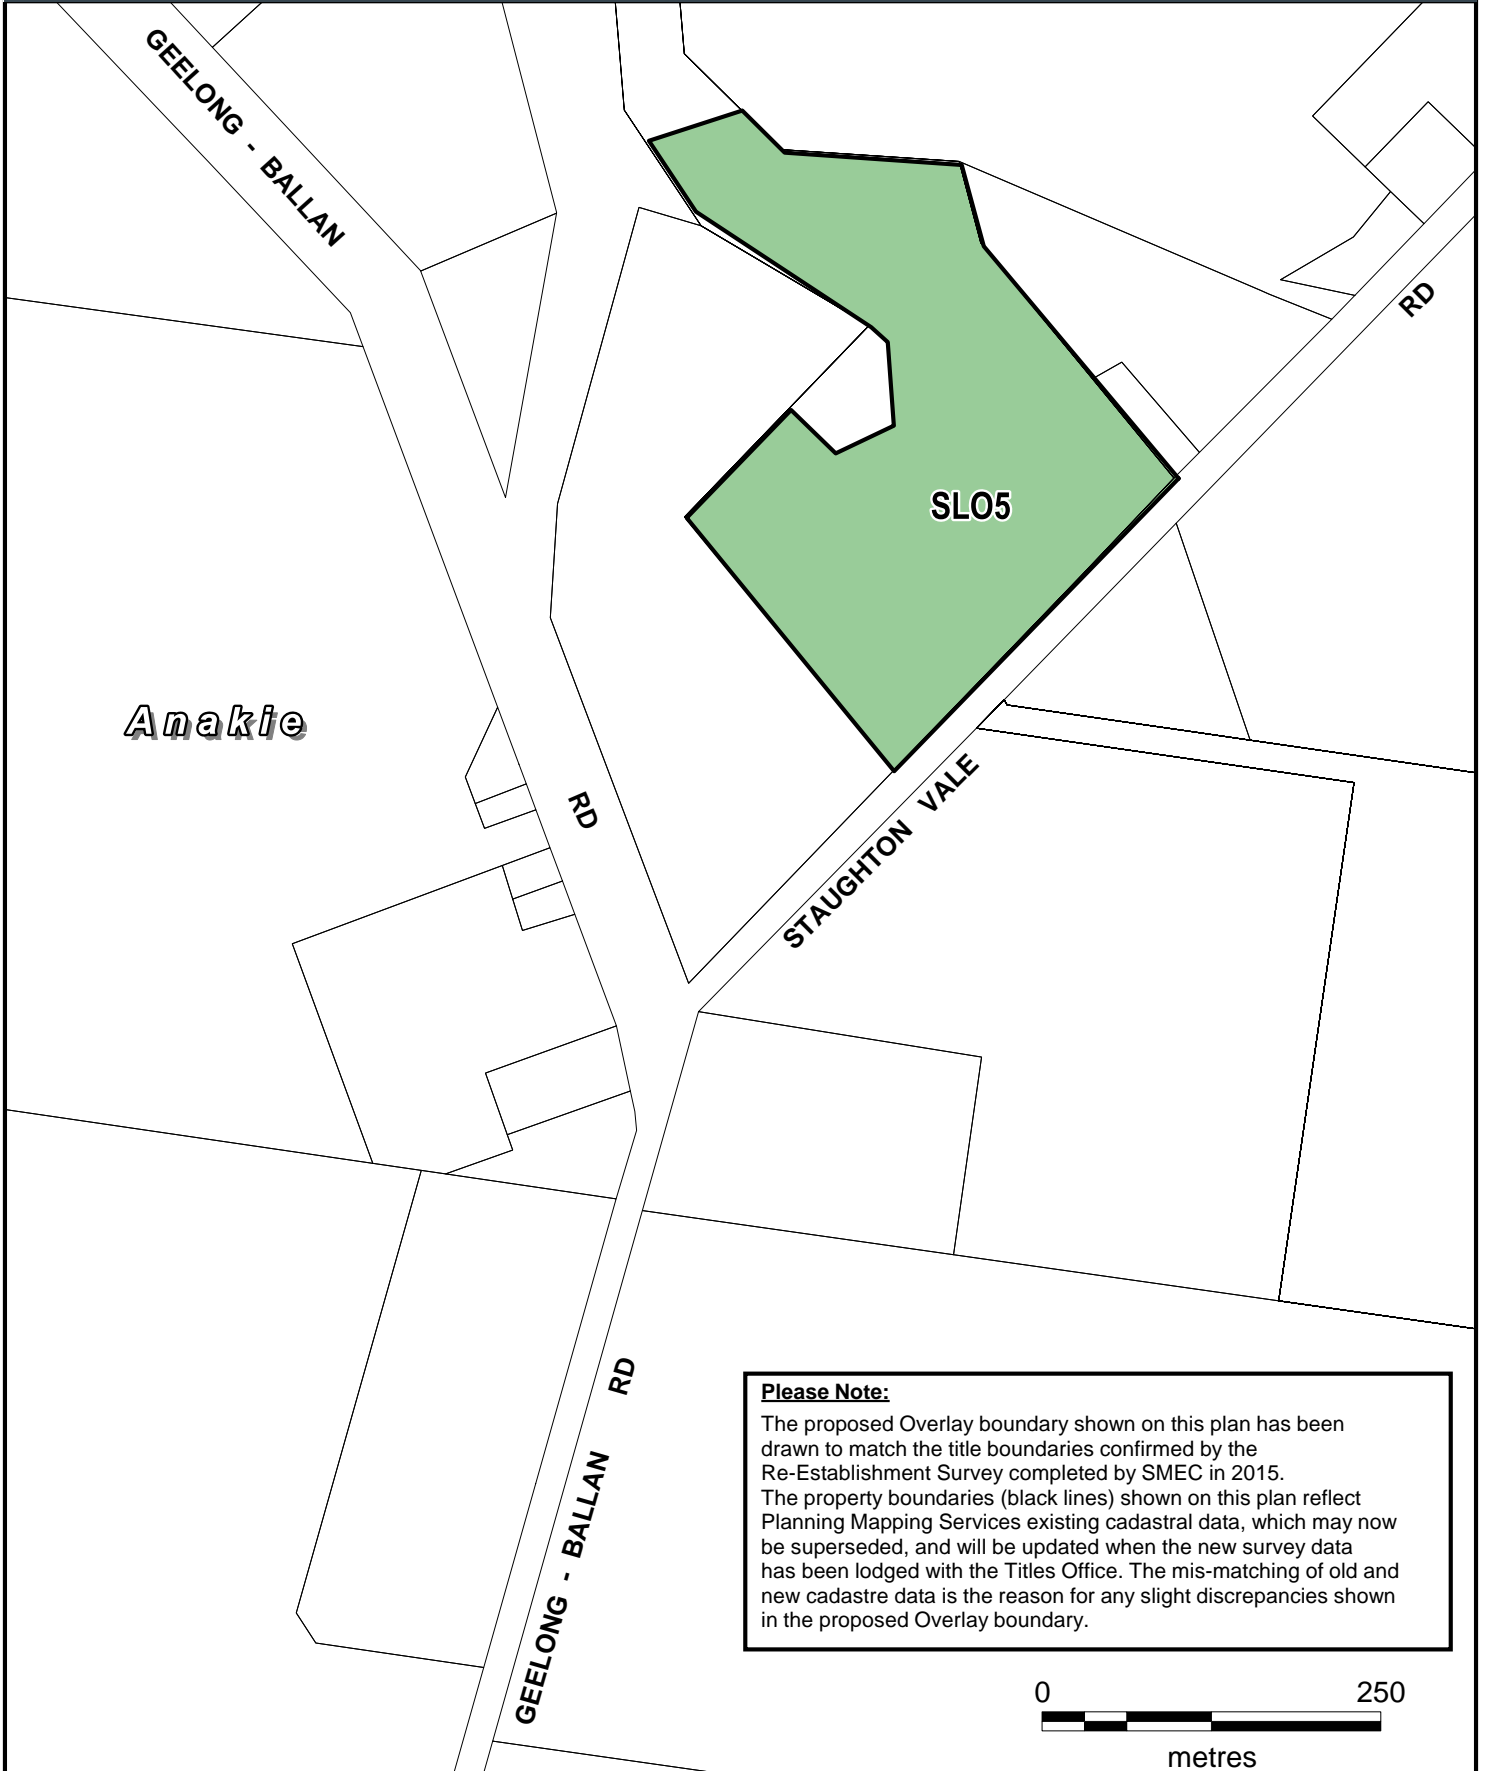

GREATER GEELONG PLANNING SCHEME

LEGEND

SLO5 Significant Landscape Overlay - Schedule 5

Part of Planning Scheme Map 5SLO

AMENDMENT C328