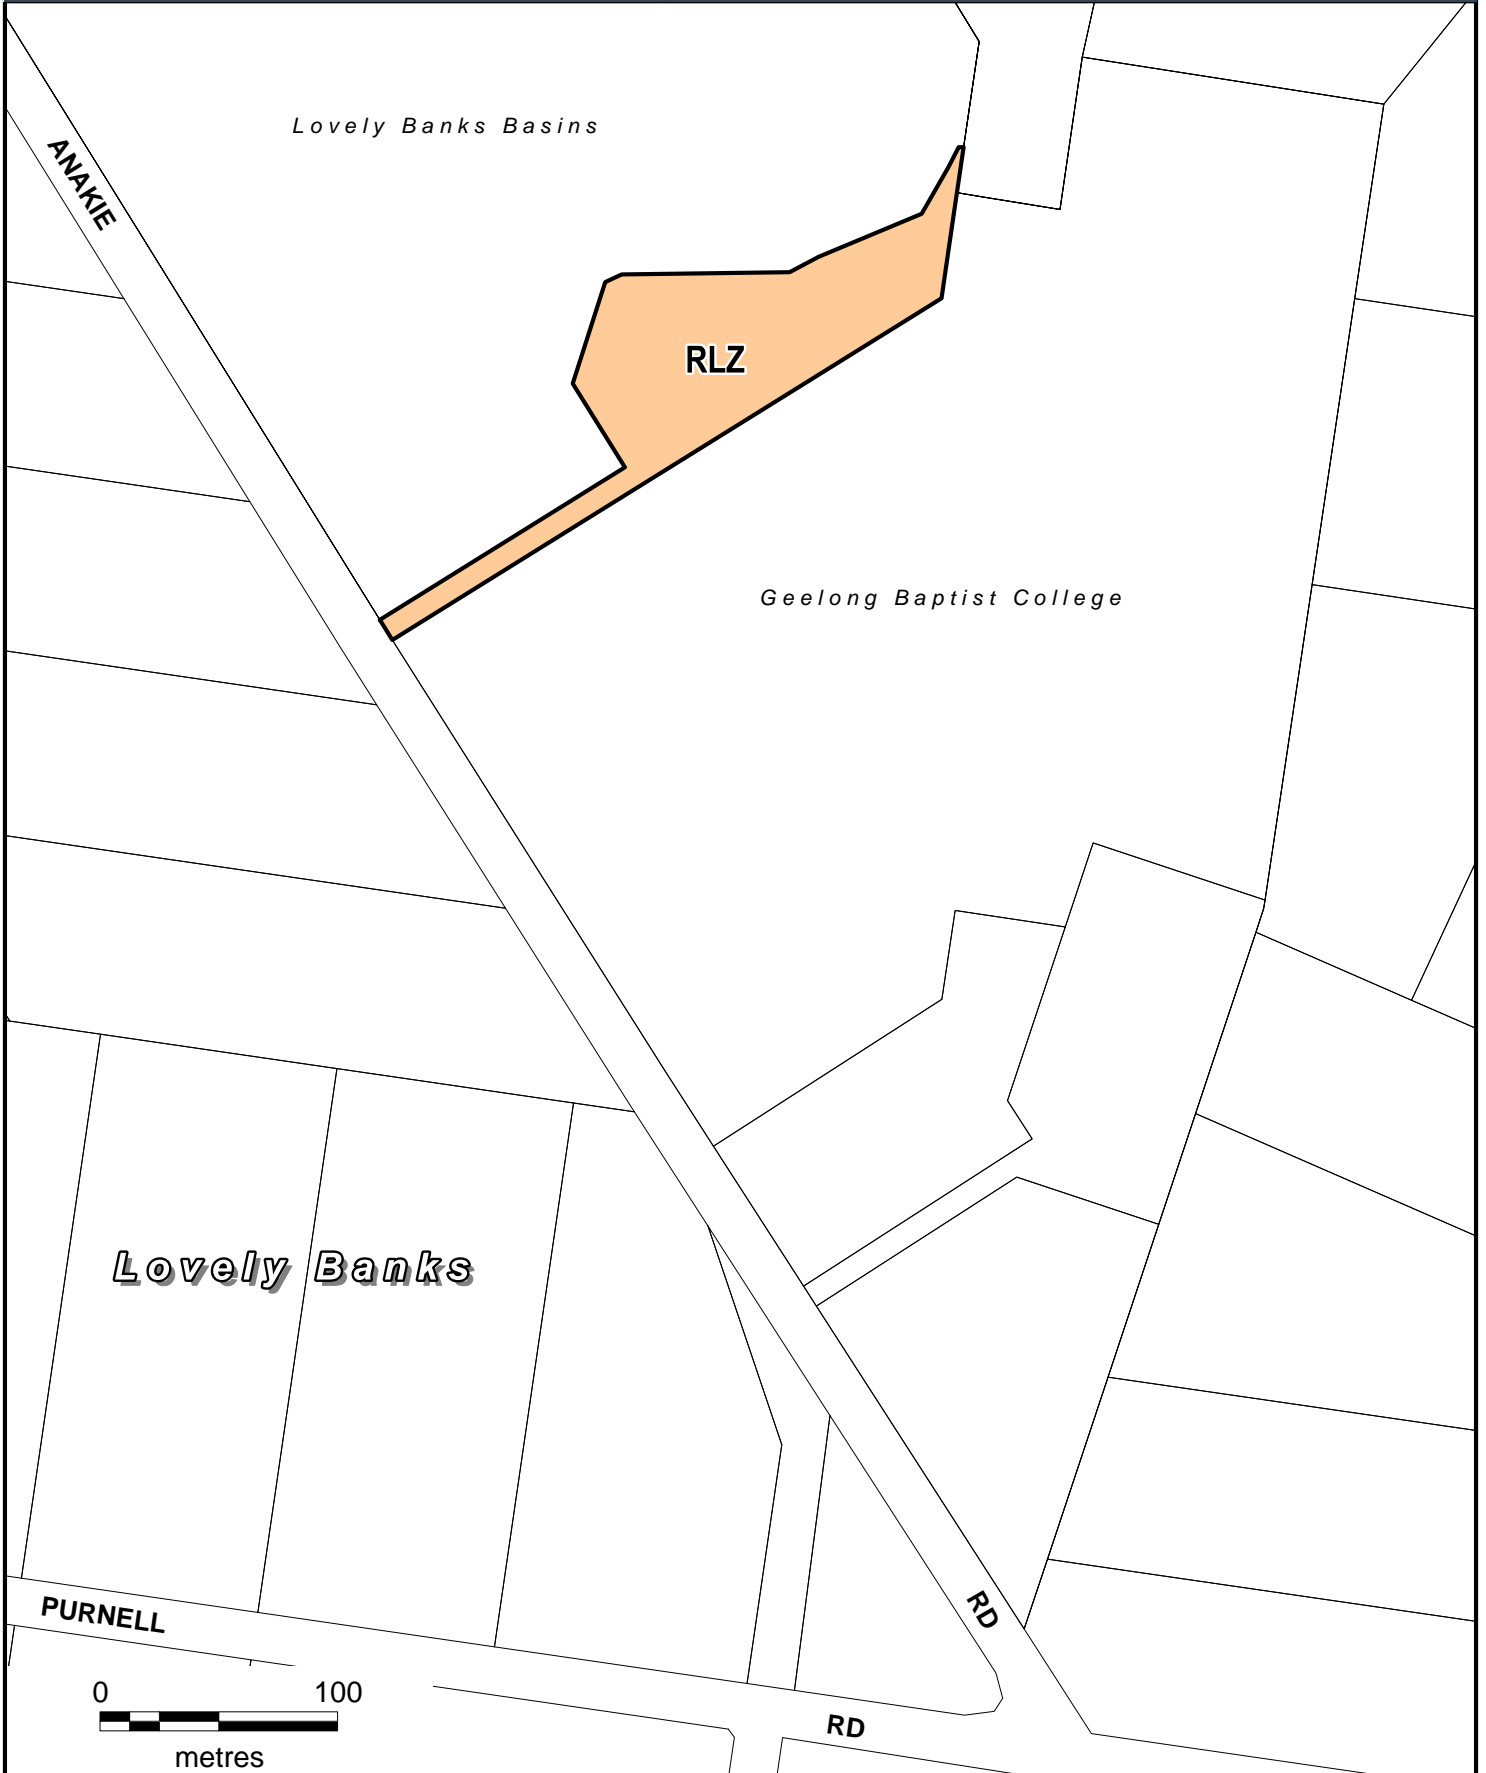

GREATER GEELONG PLANNING SCHEME

LEGEND

RLZ Rural Living Zone

Part of Planning Scheme Map 25

AMENDMENT C328