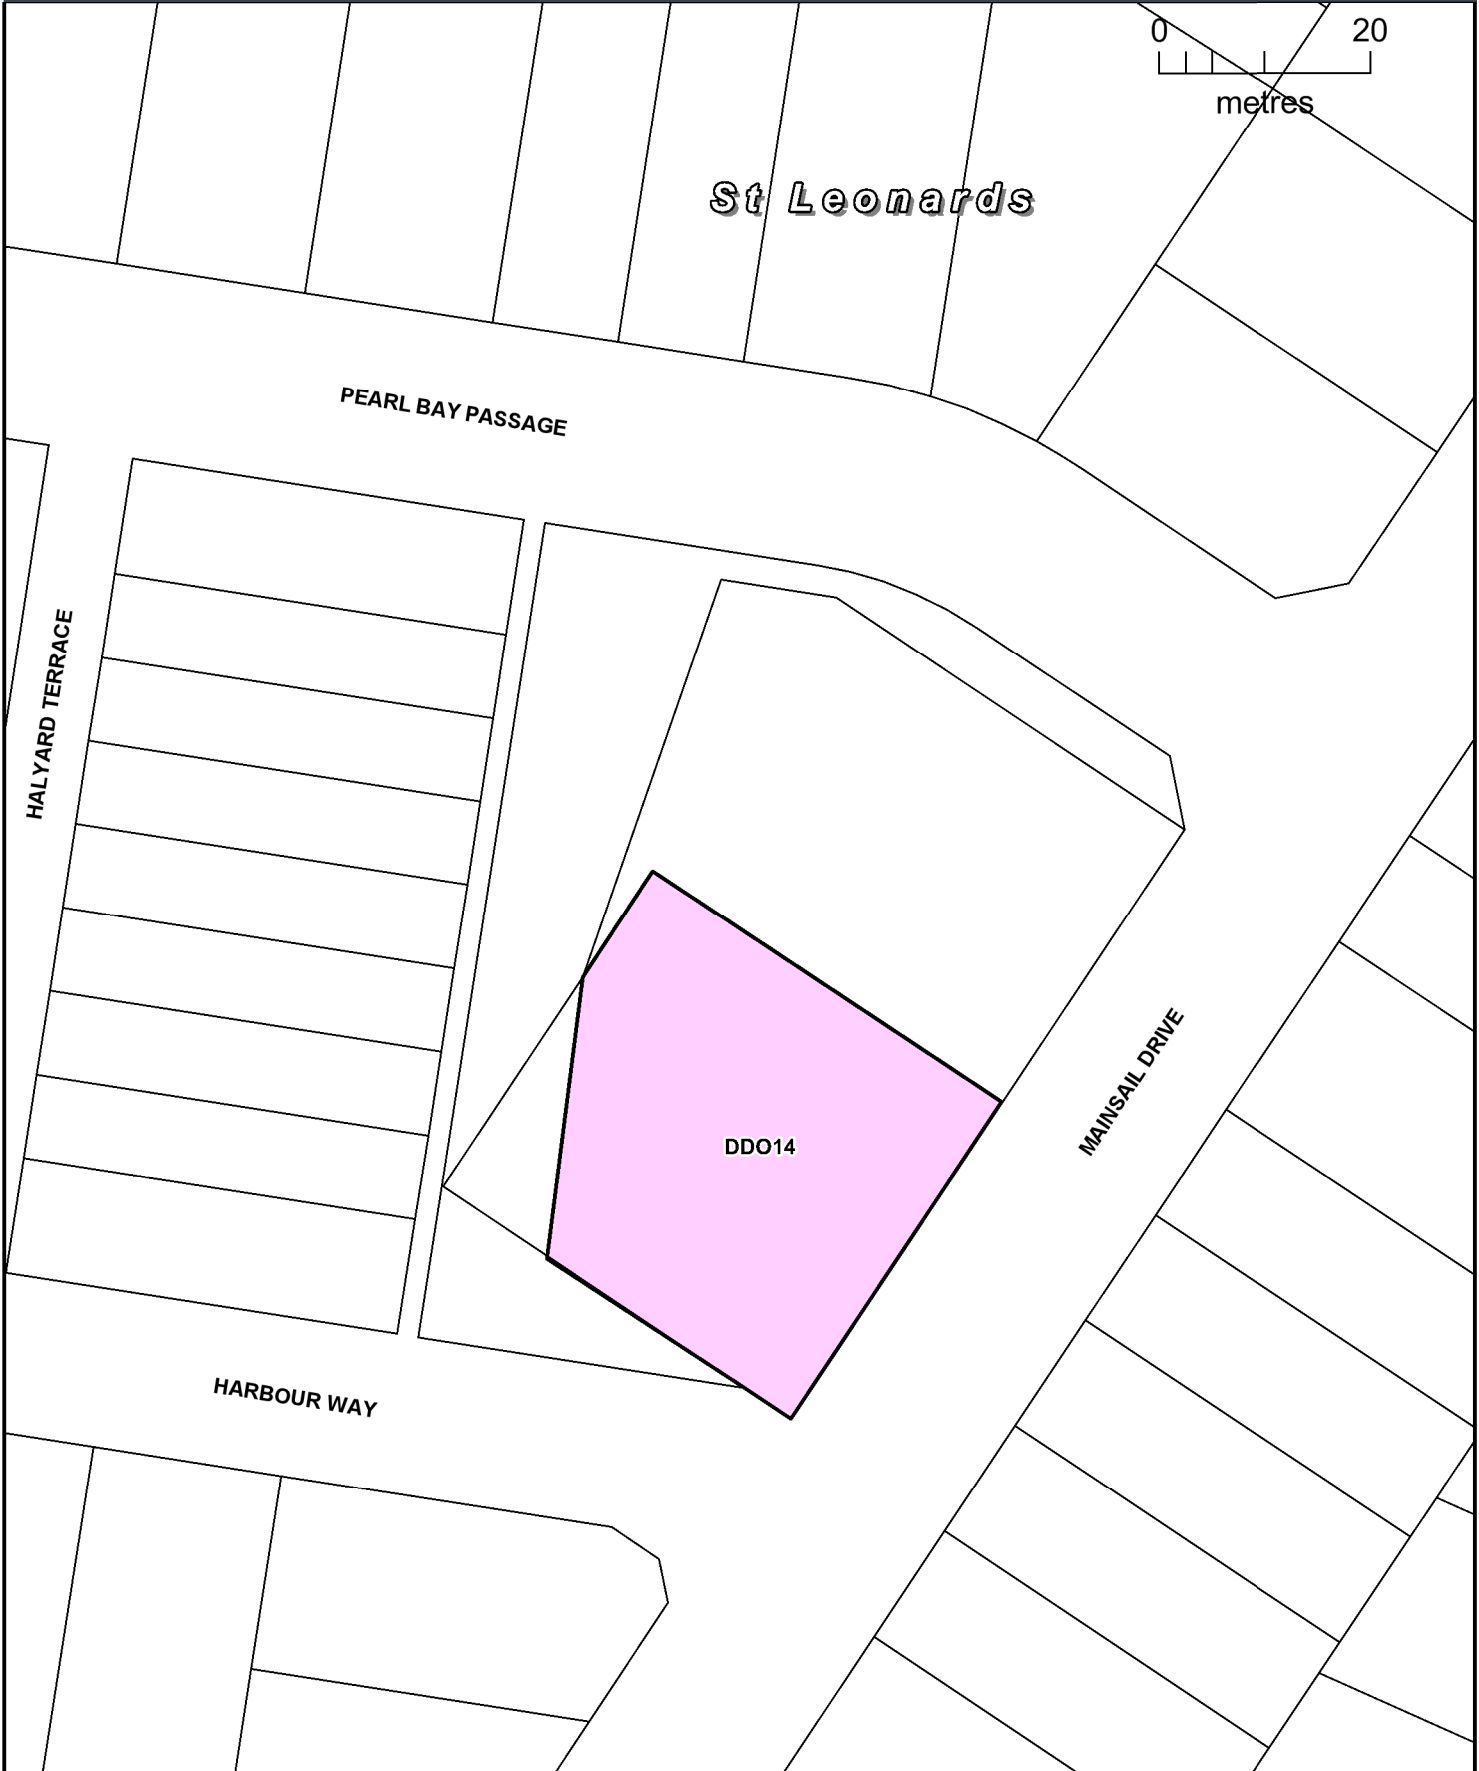

GREATER GEELONG PLANNING SCHEME

LEGEND

Part of Planning Scheme Map 62DDO14

DDO14 DESIGN AND DEVELOPMENT OVERLAY - SCHEDULE 14

AMENDMENT C328