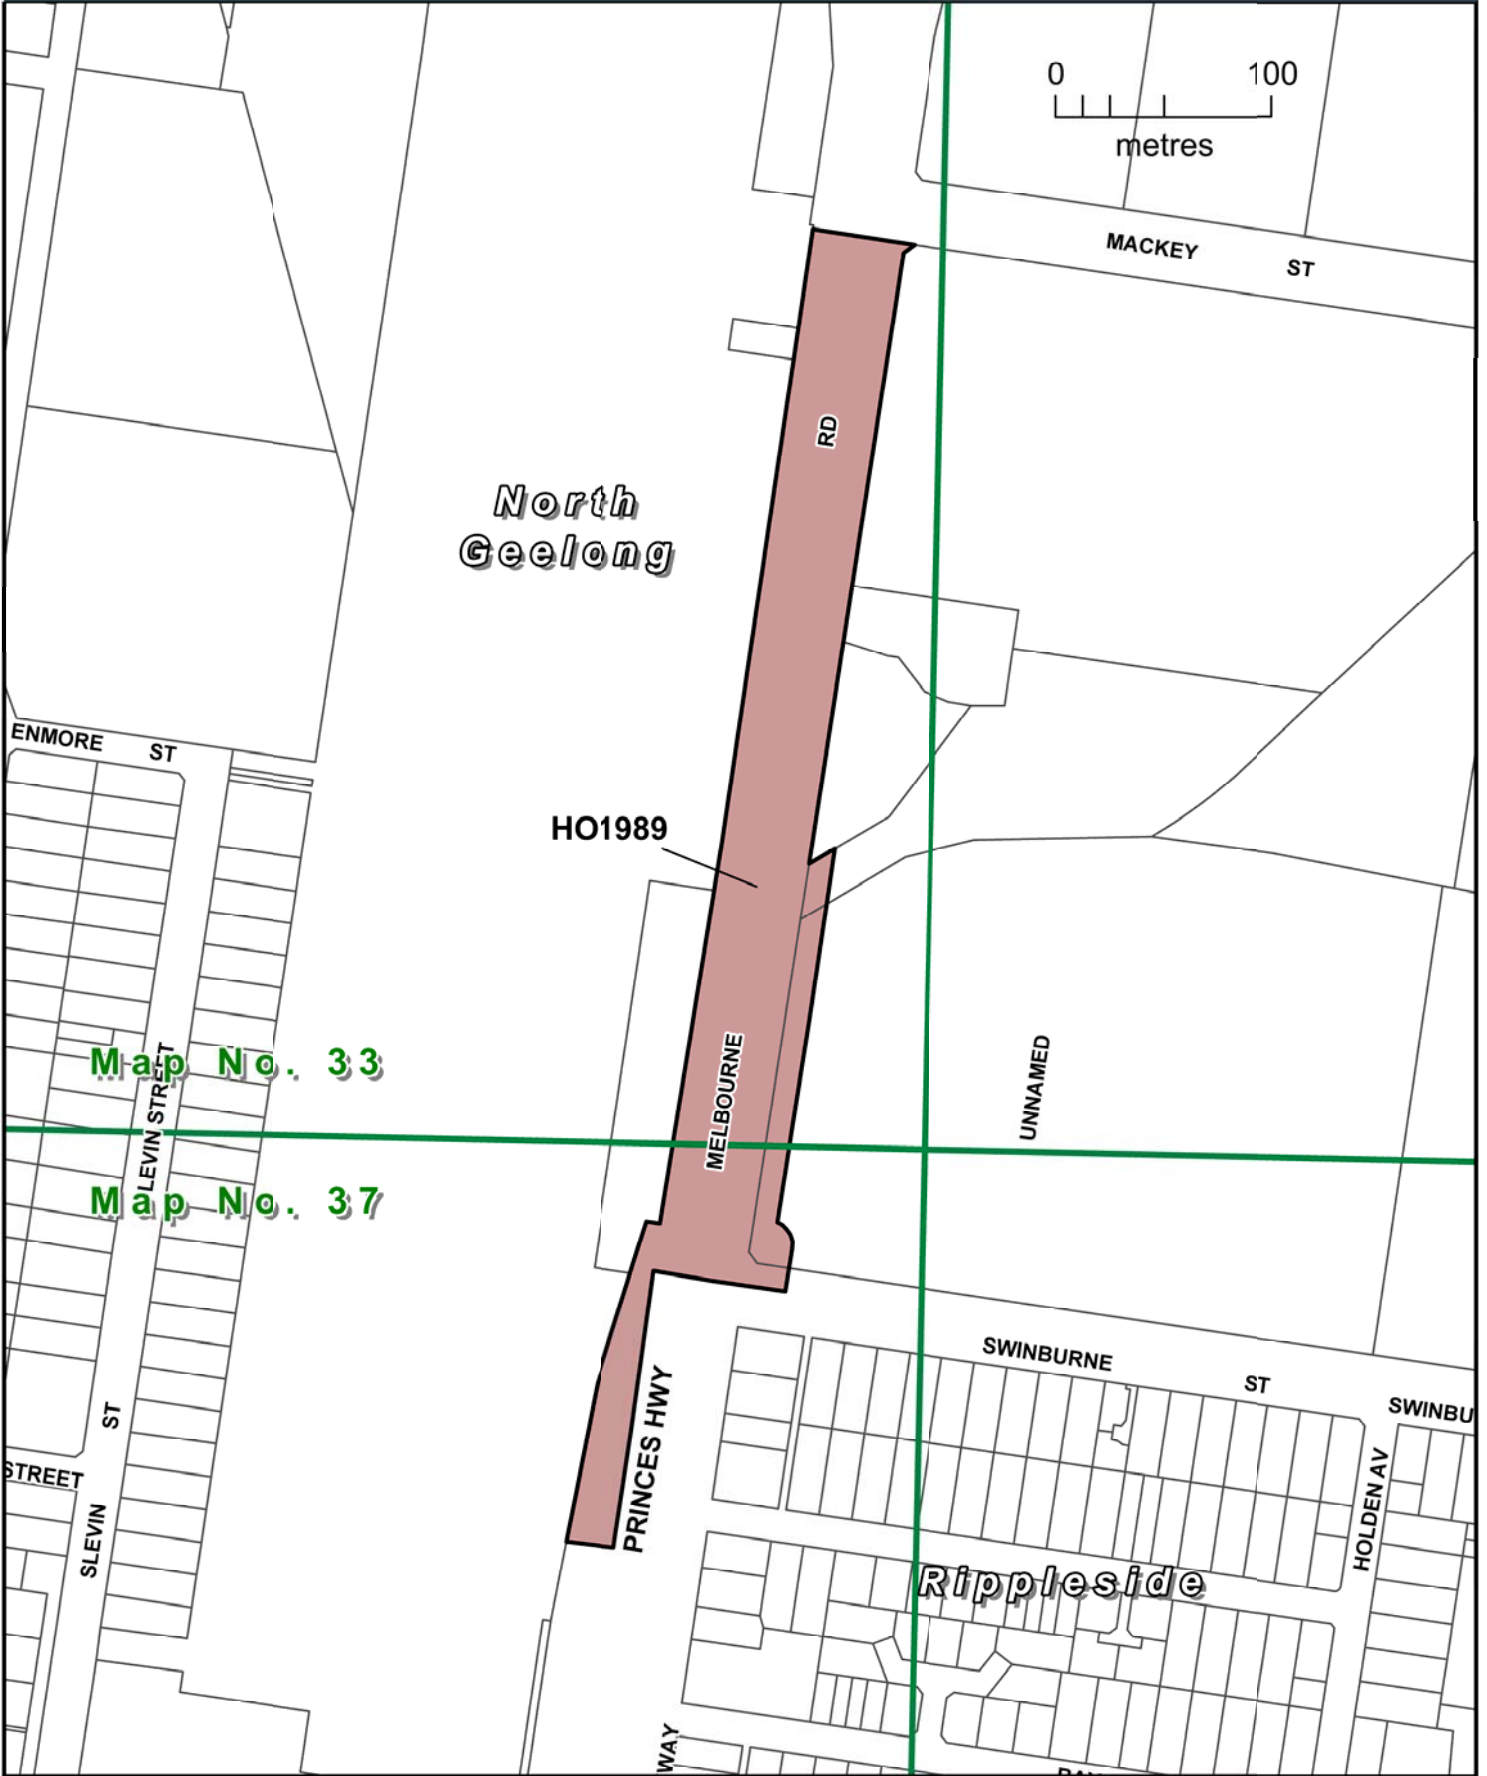

GREATER GEELONG PLANNING SCHEME

LEGEND

HO1989 HERITAGE OVERLAY (HO1989)

Part of Planning Scheme Map 33HO & 37HO

AMENDMENT C341