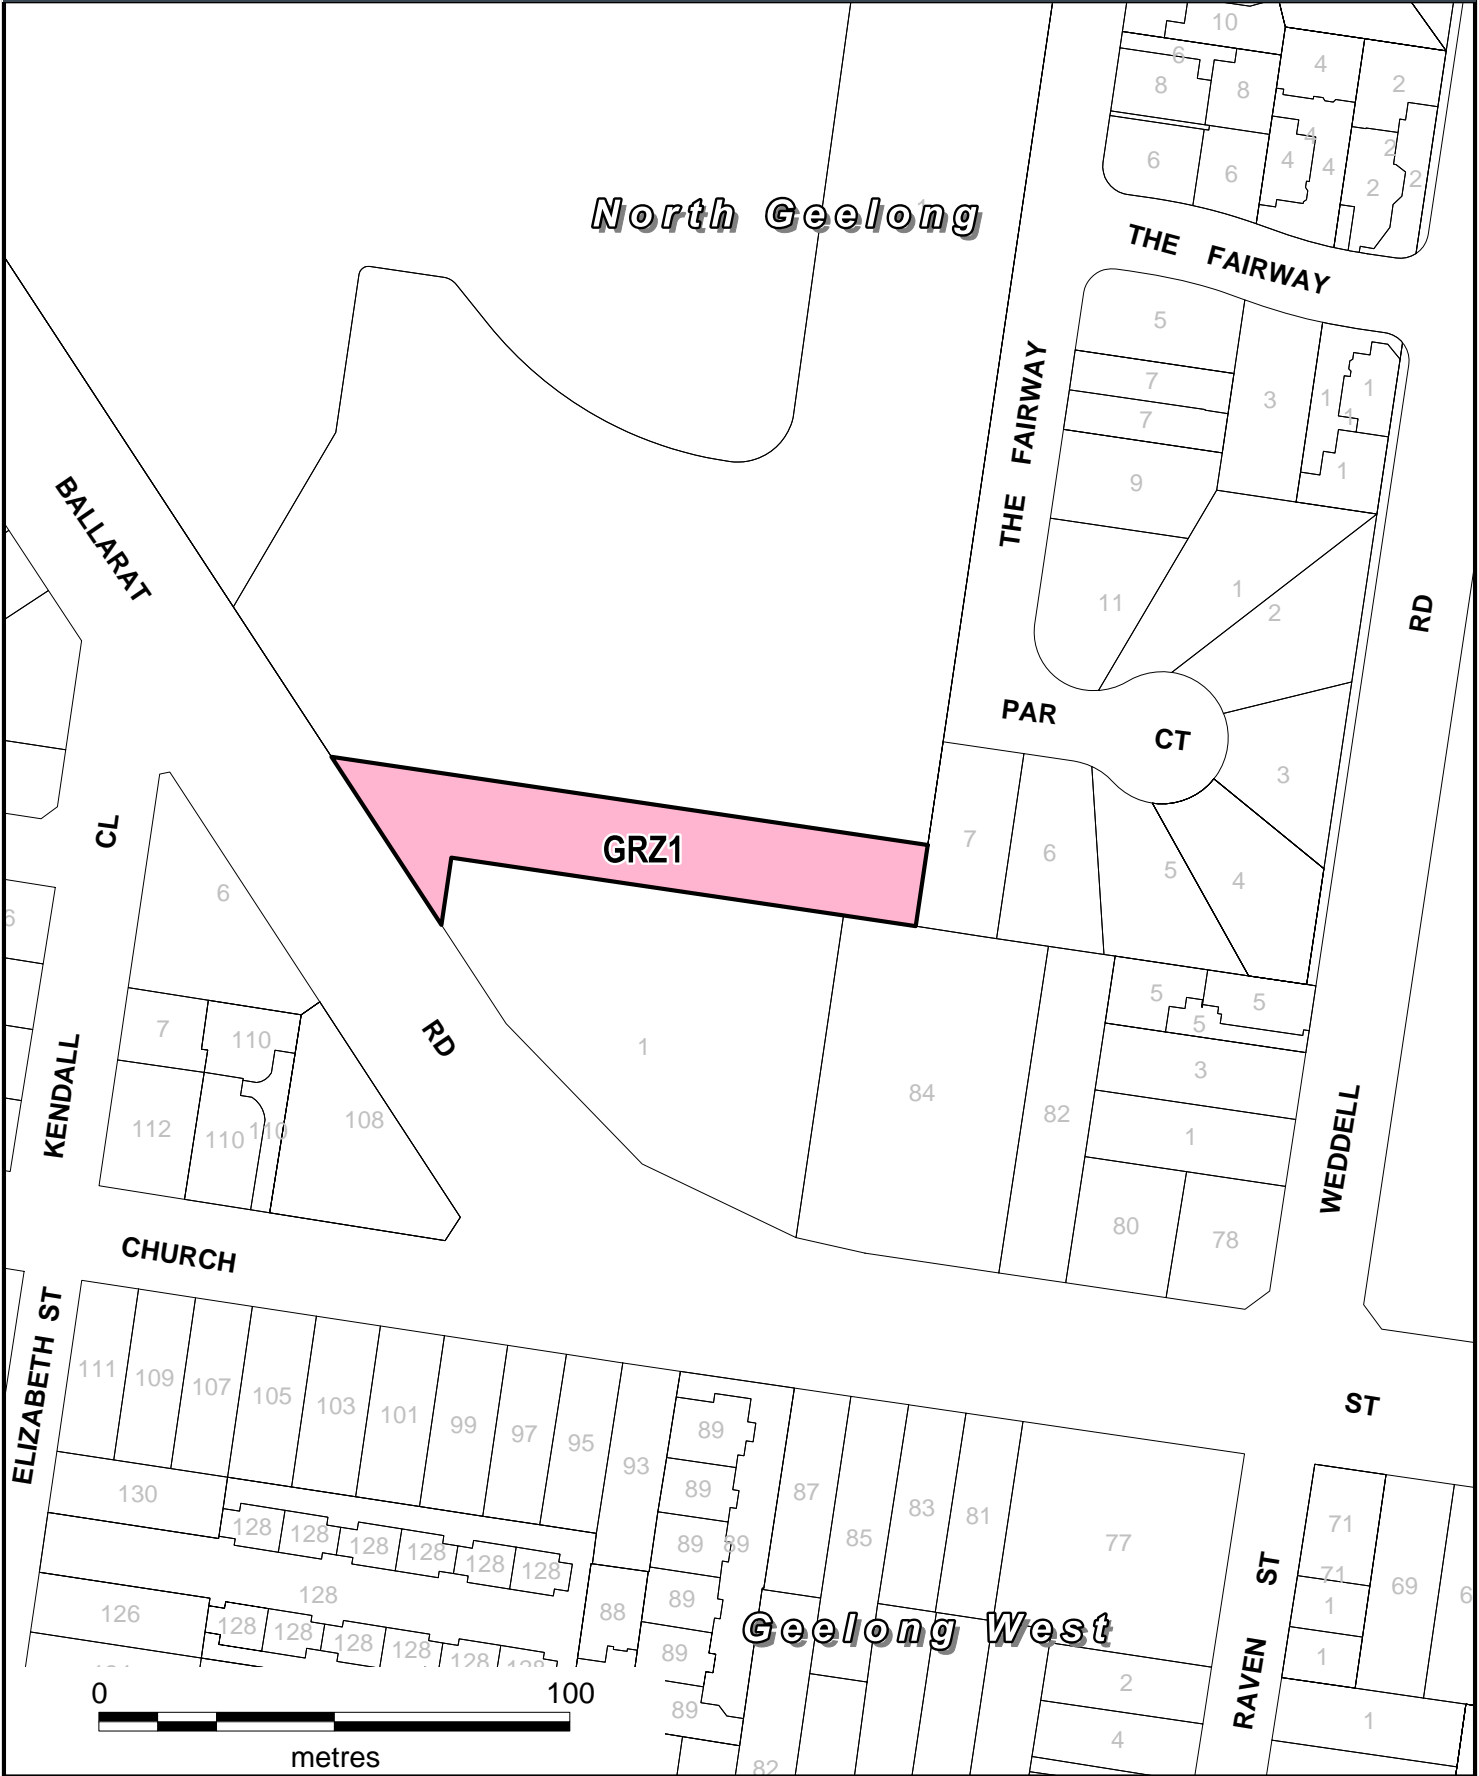

# GREATER GEELONG PLANNING SCHEME

## LEGEND

**GRZ1** General Residential Zone - Schedule 1

Part of Planning Scheme Map 37