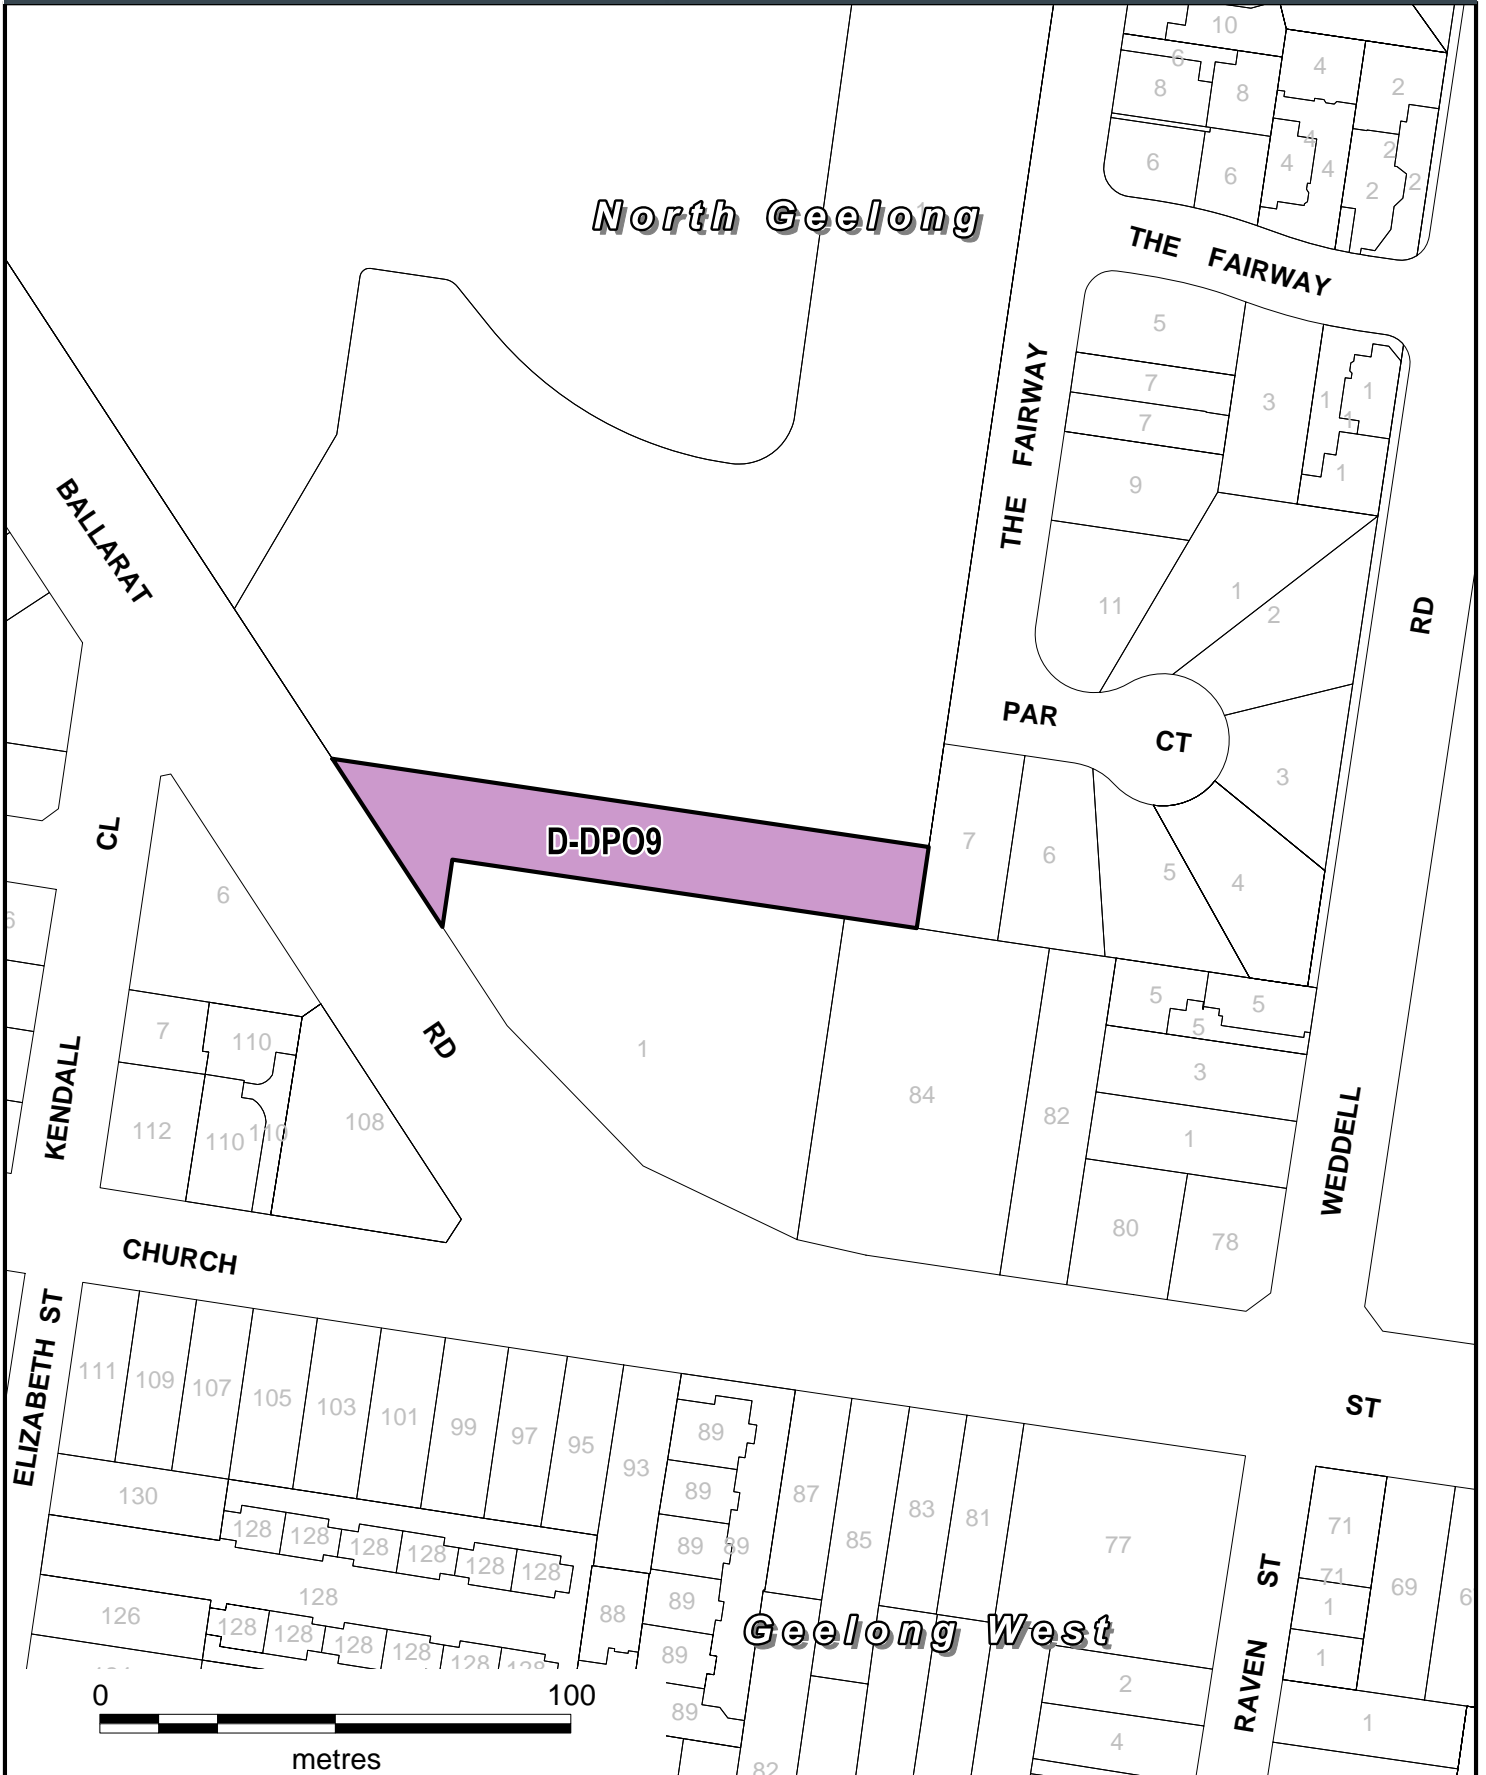

GREATER GEELONG PLANNING SCHEME

LEGEND

Part of Planning Scheme Map 37DPO

D-DPO9 Area to be deleted from a Development Plan Overlay (DPO9)

AMENDMENT C348