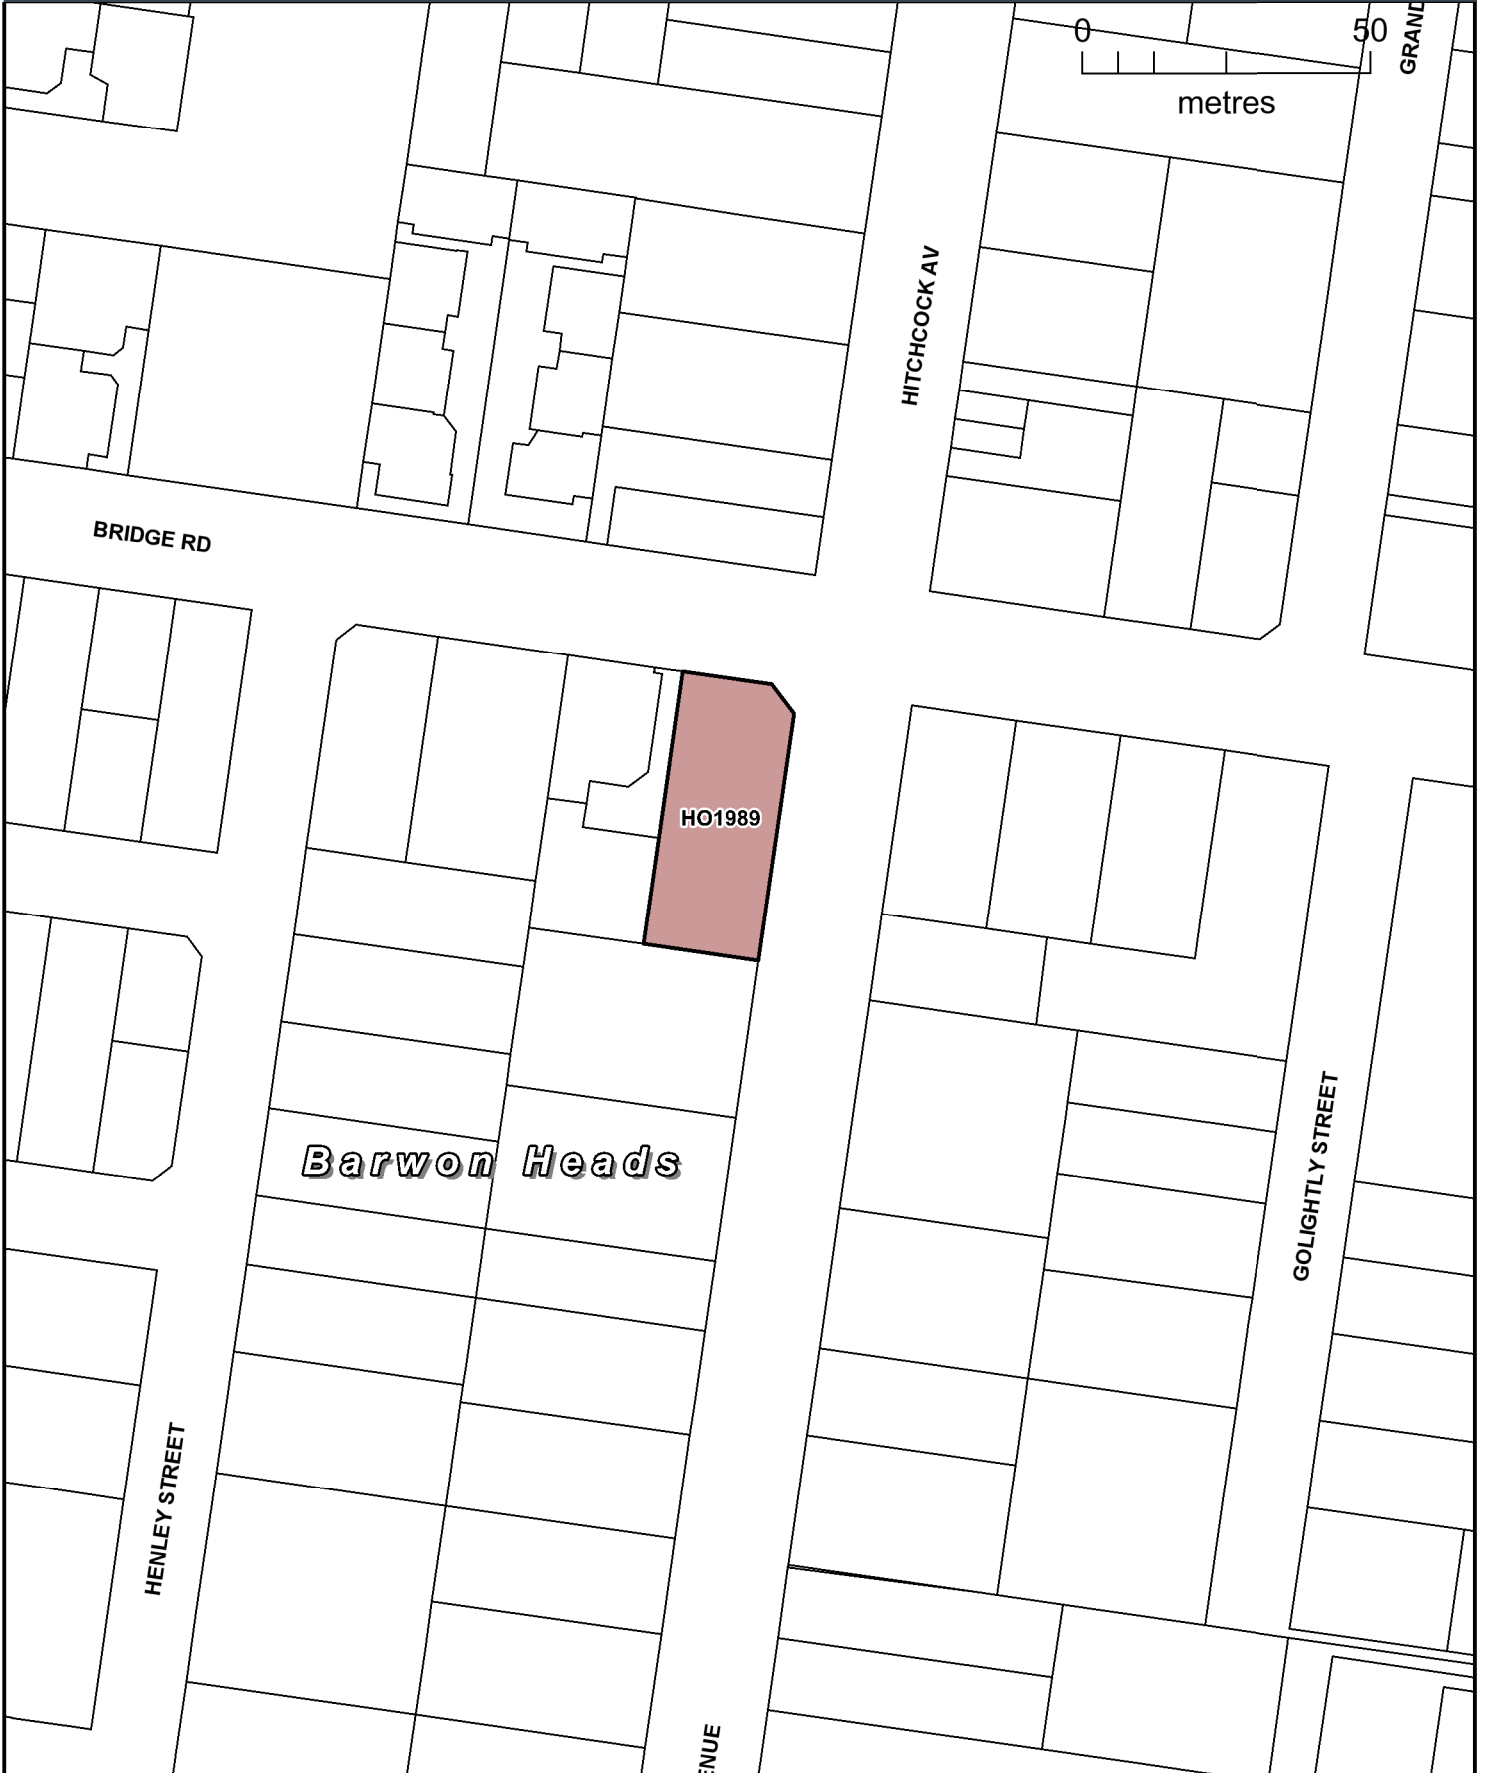

# GREATER GEELONG PLANNING SCHEME

## LEGEND

Part of Planning Scheme Map 88HO

**HO1989** HERITAGE OVERLAY (HO1989)