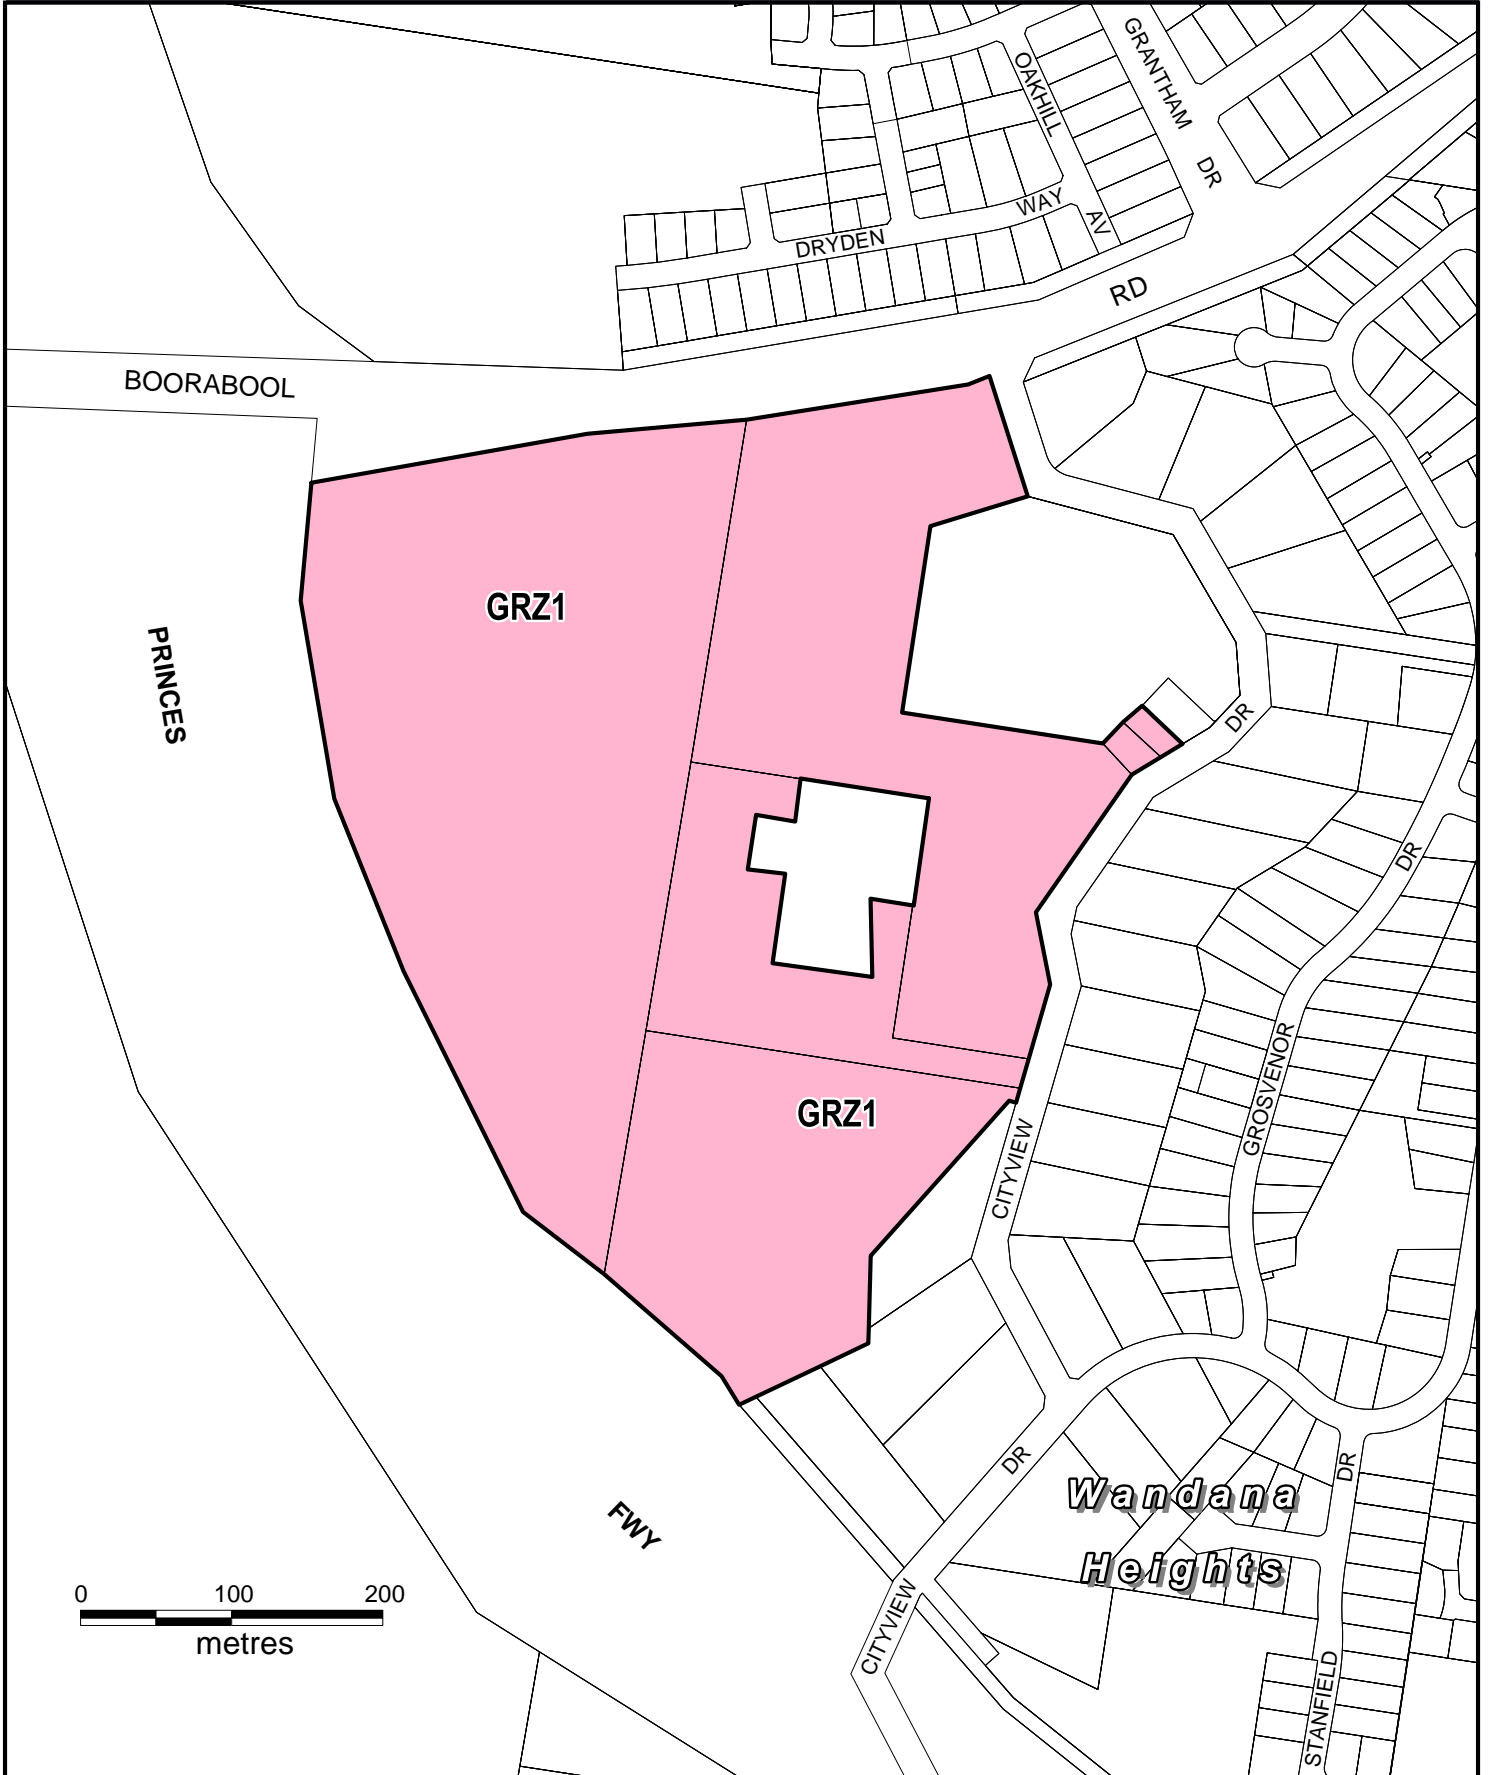

# GREATER GEELONG PLANNING SCHEME

## LEGEND

**GRZ1** General Residential Zone - Schedule 1

Part of Planning Scheme Map 47