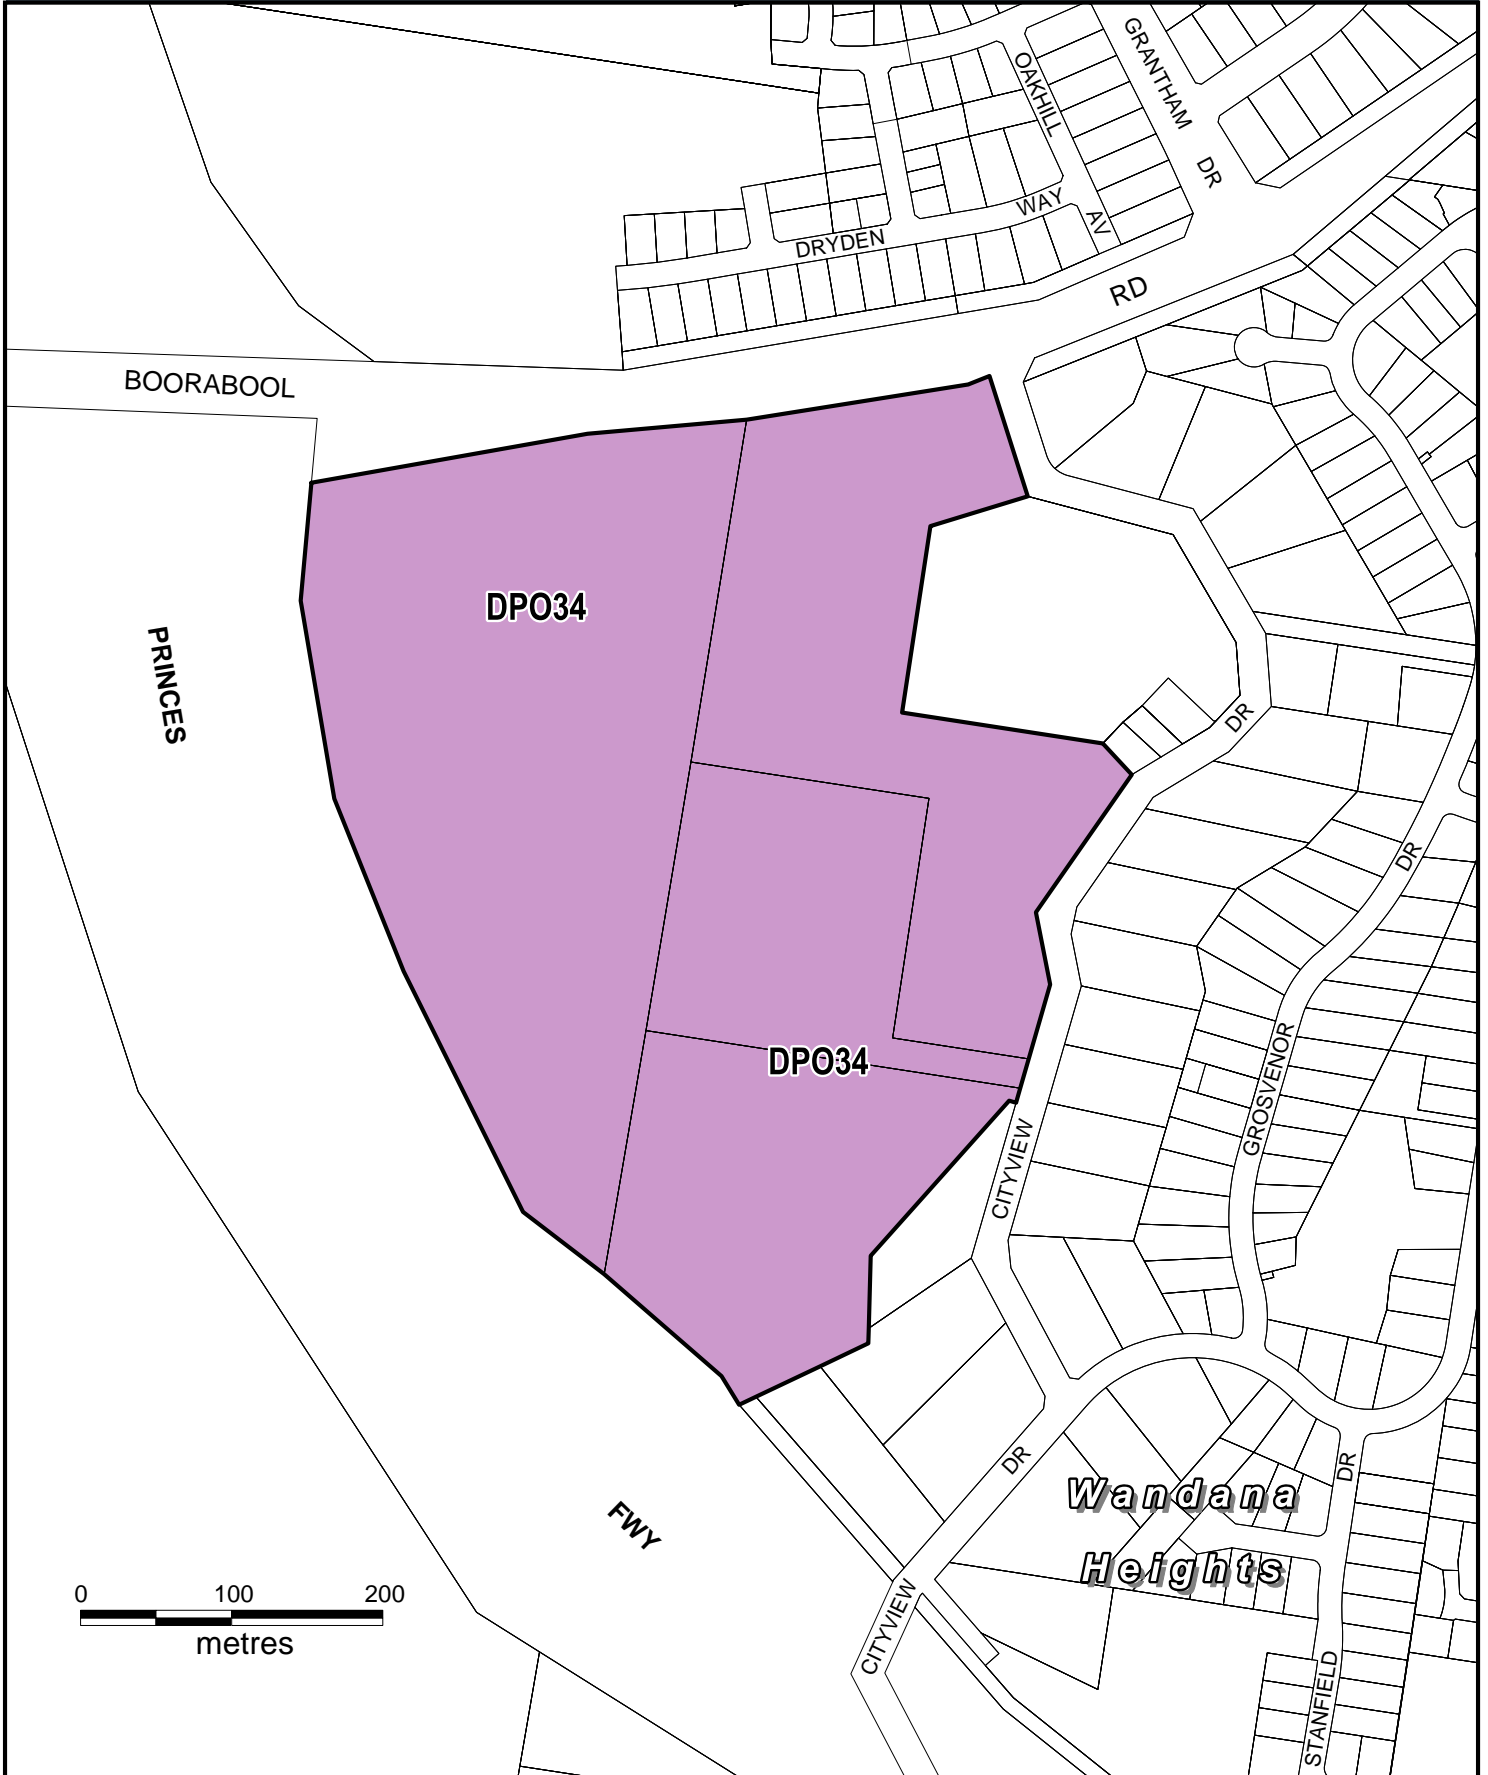

GREATER GEELONG PLANNING SCHEME

LEGEND

DPO34 Development Plan Overlay - Schedule 34

Part of Planning Scheme Map 47DPO

AMENDMENT C331