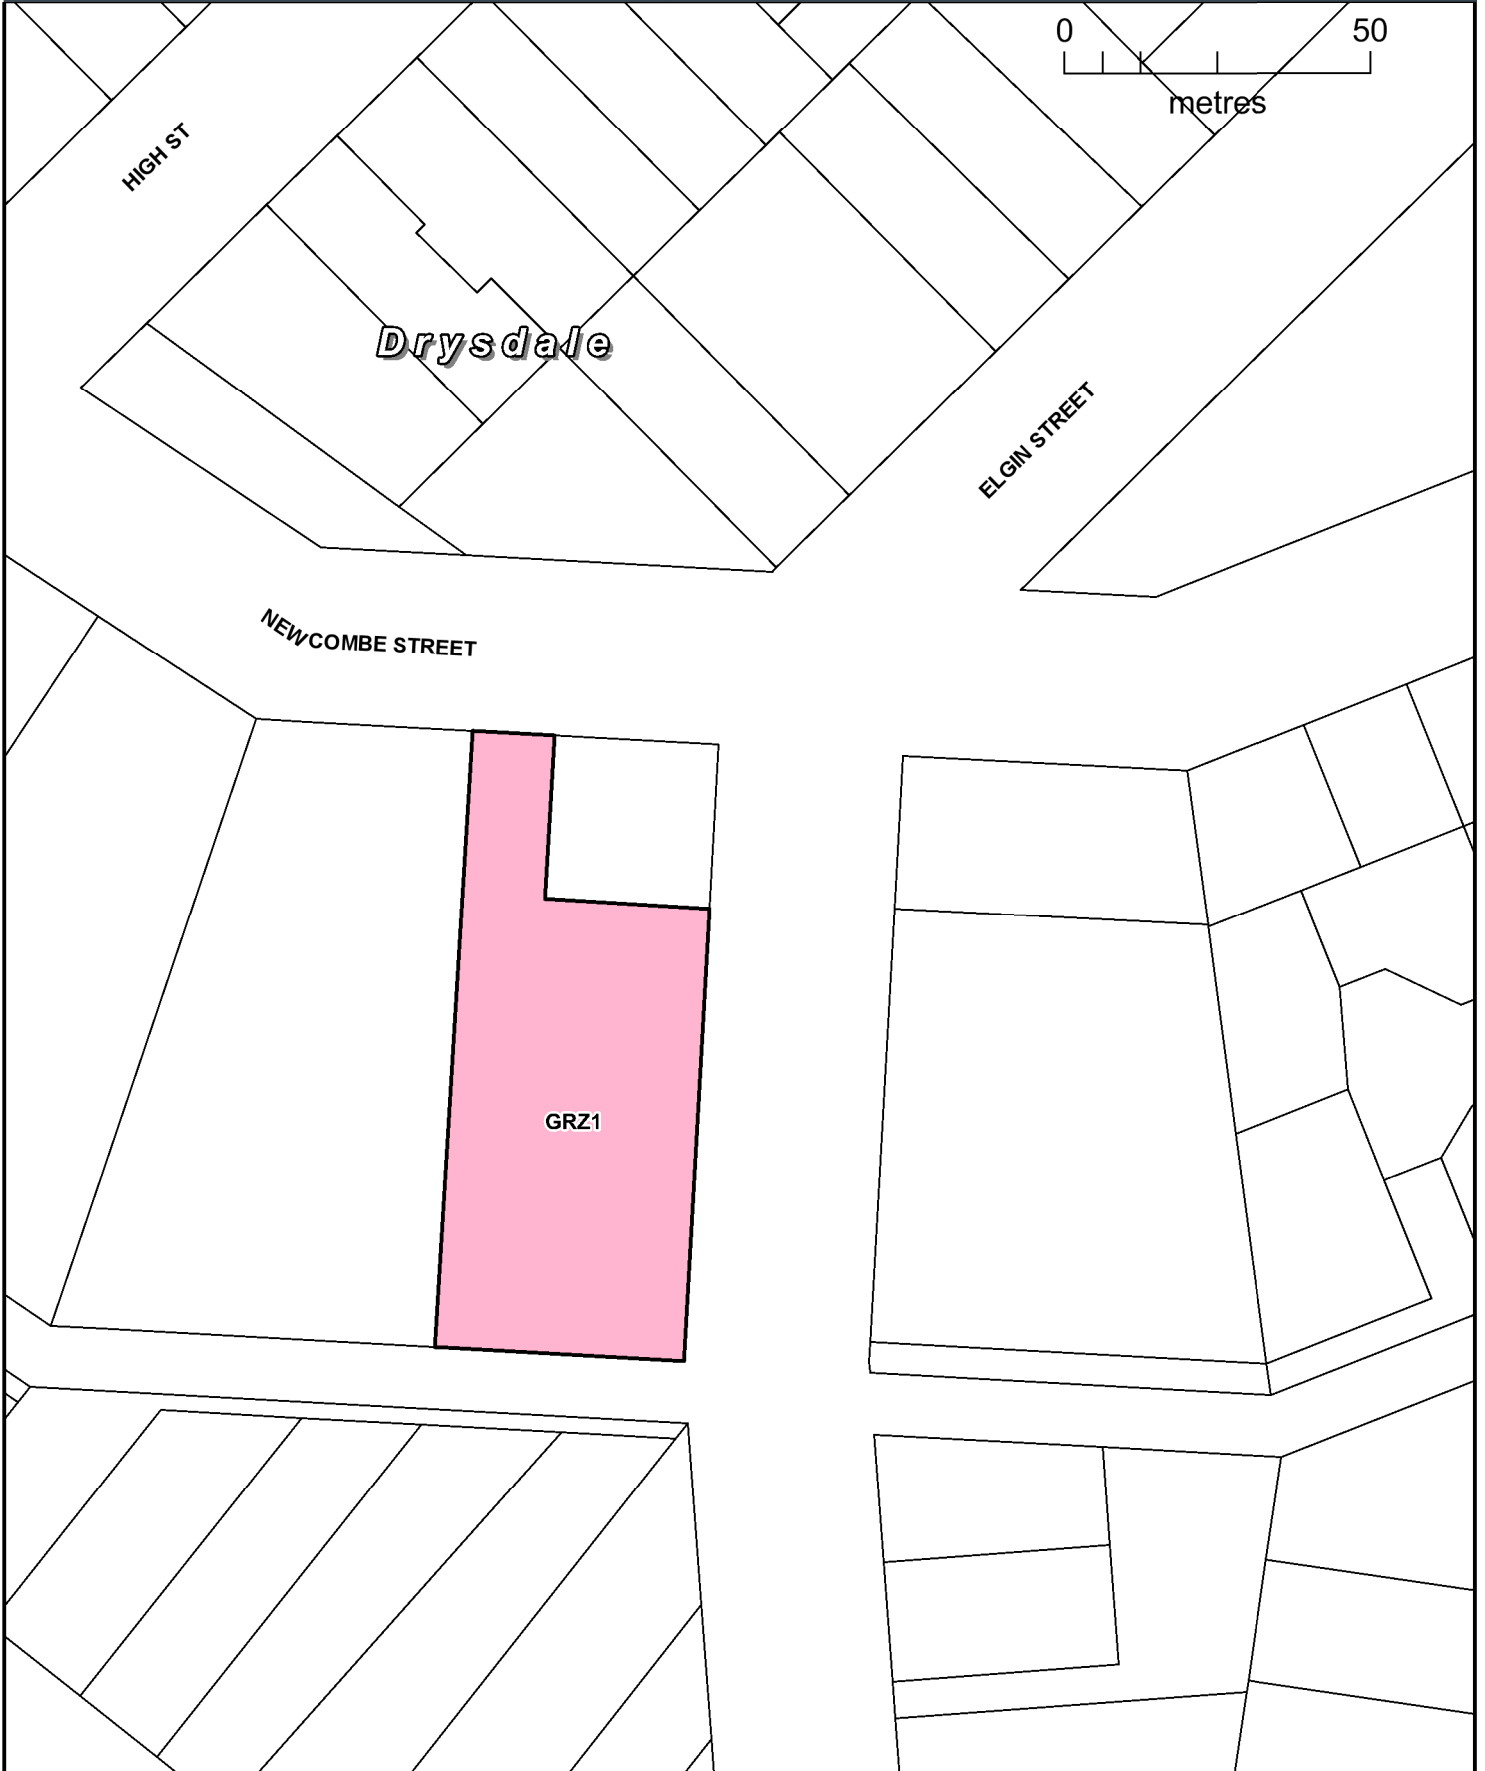

GREATER GEELONG PLANNING SCHEME

LEGEND

Part of Planning Scheme Map 59

GRZ1 GENERAL RESIDENTIAL ZONE - SCHEDULE 1

AMENDMENT C342