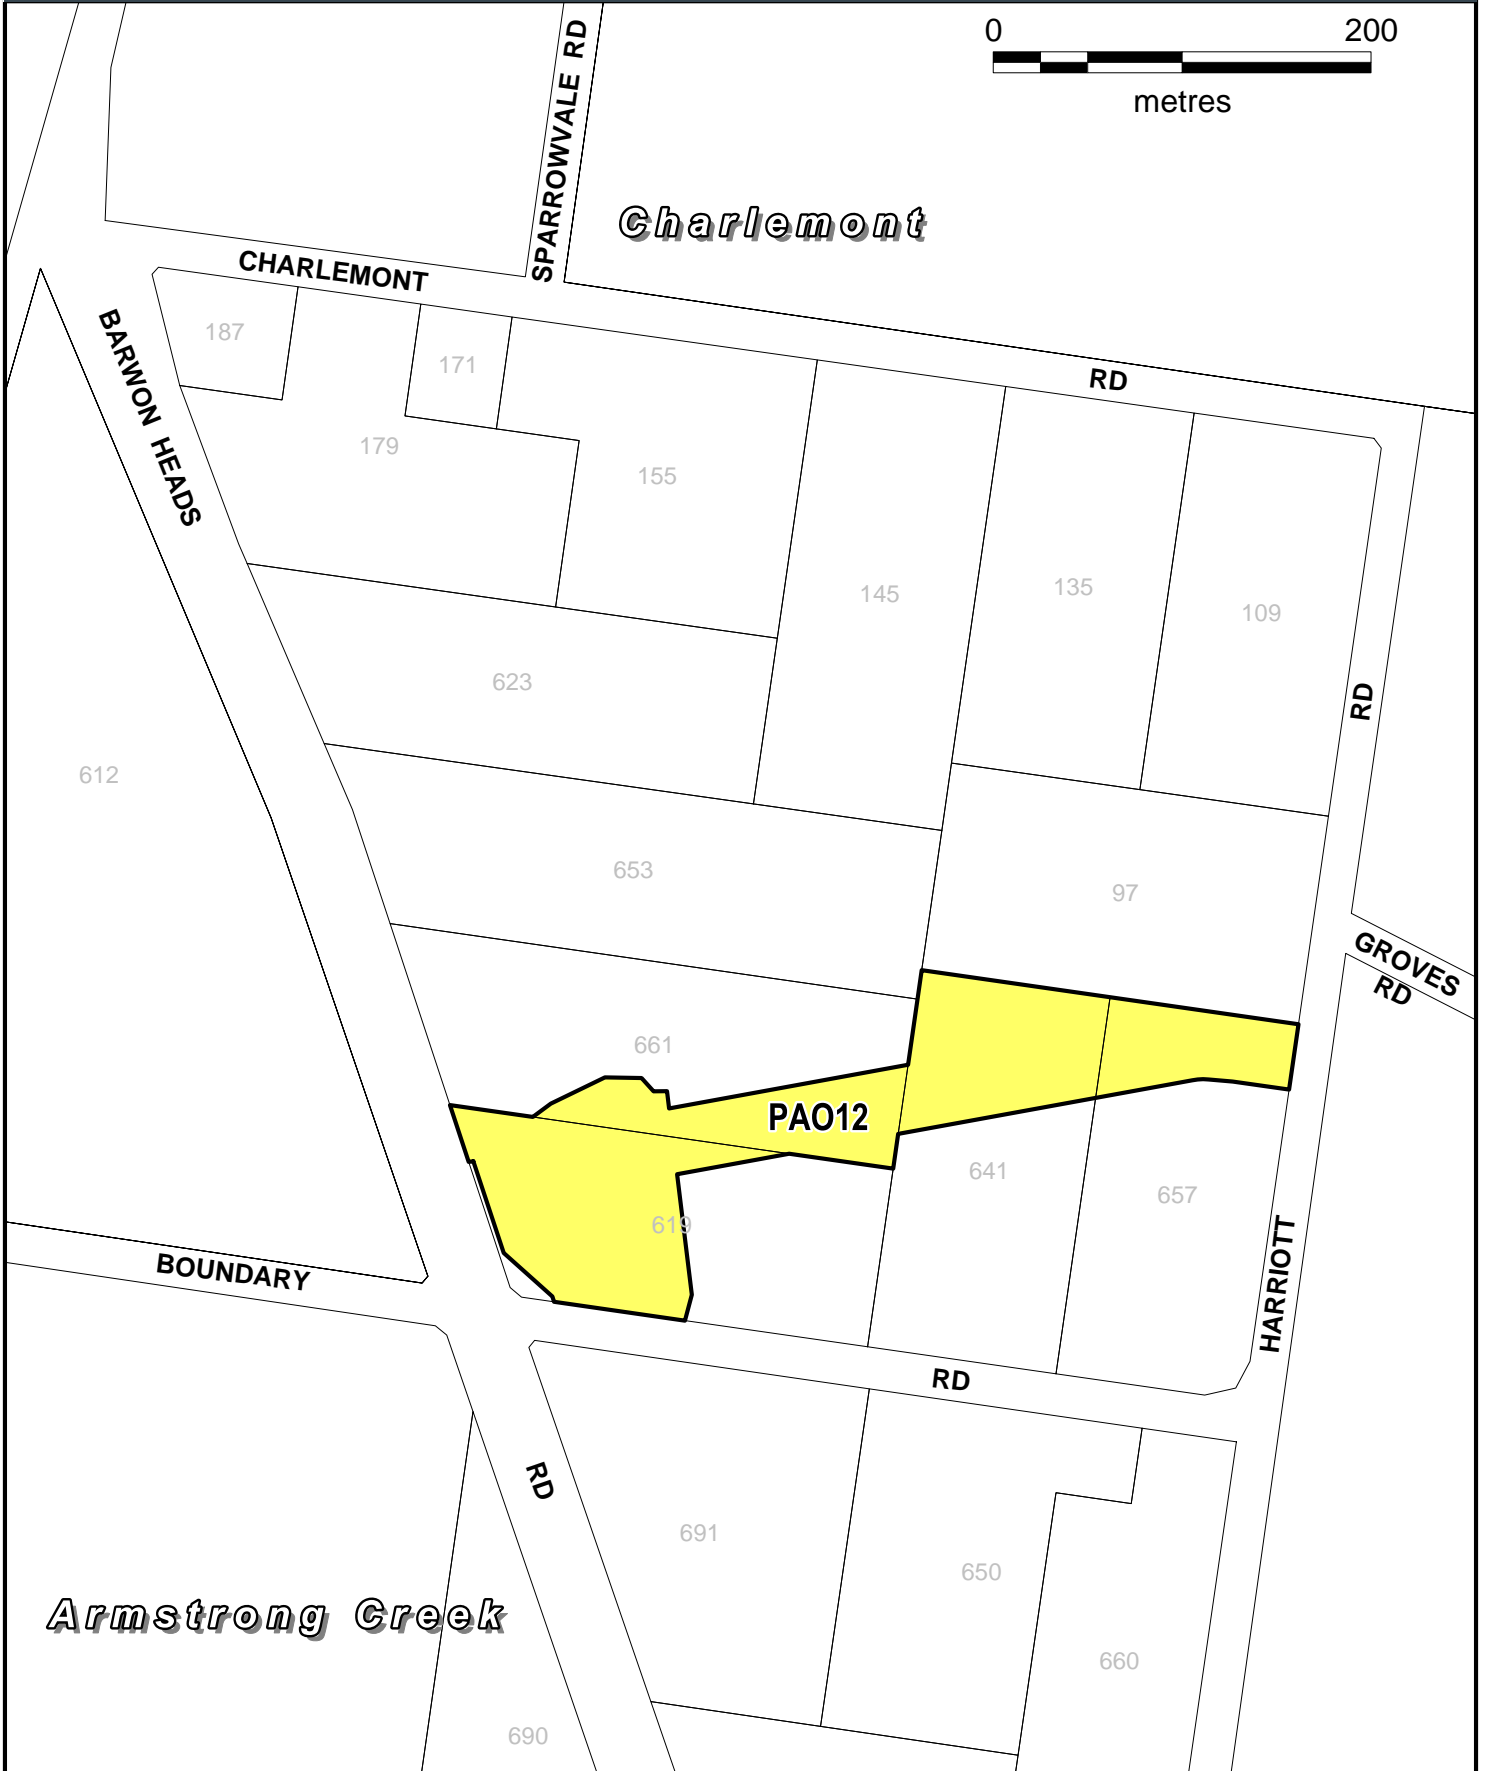

GREATER GEELONG PLANNING SCHEME

LEGEND

PAO12 Public Acquisition Overlay - (City of Greater Geelong)

Part of Planning Scheme Map 67PAO

AMENDMENT C360