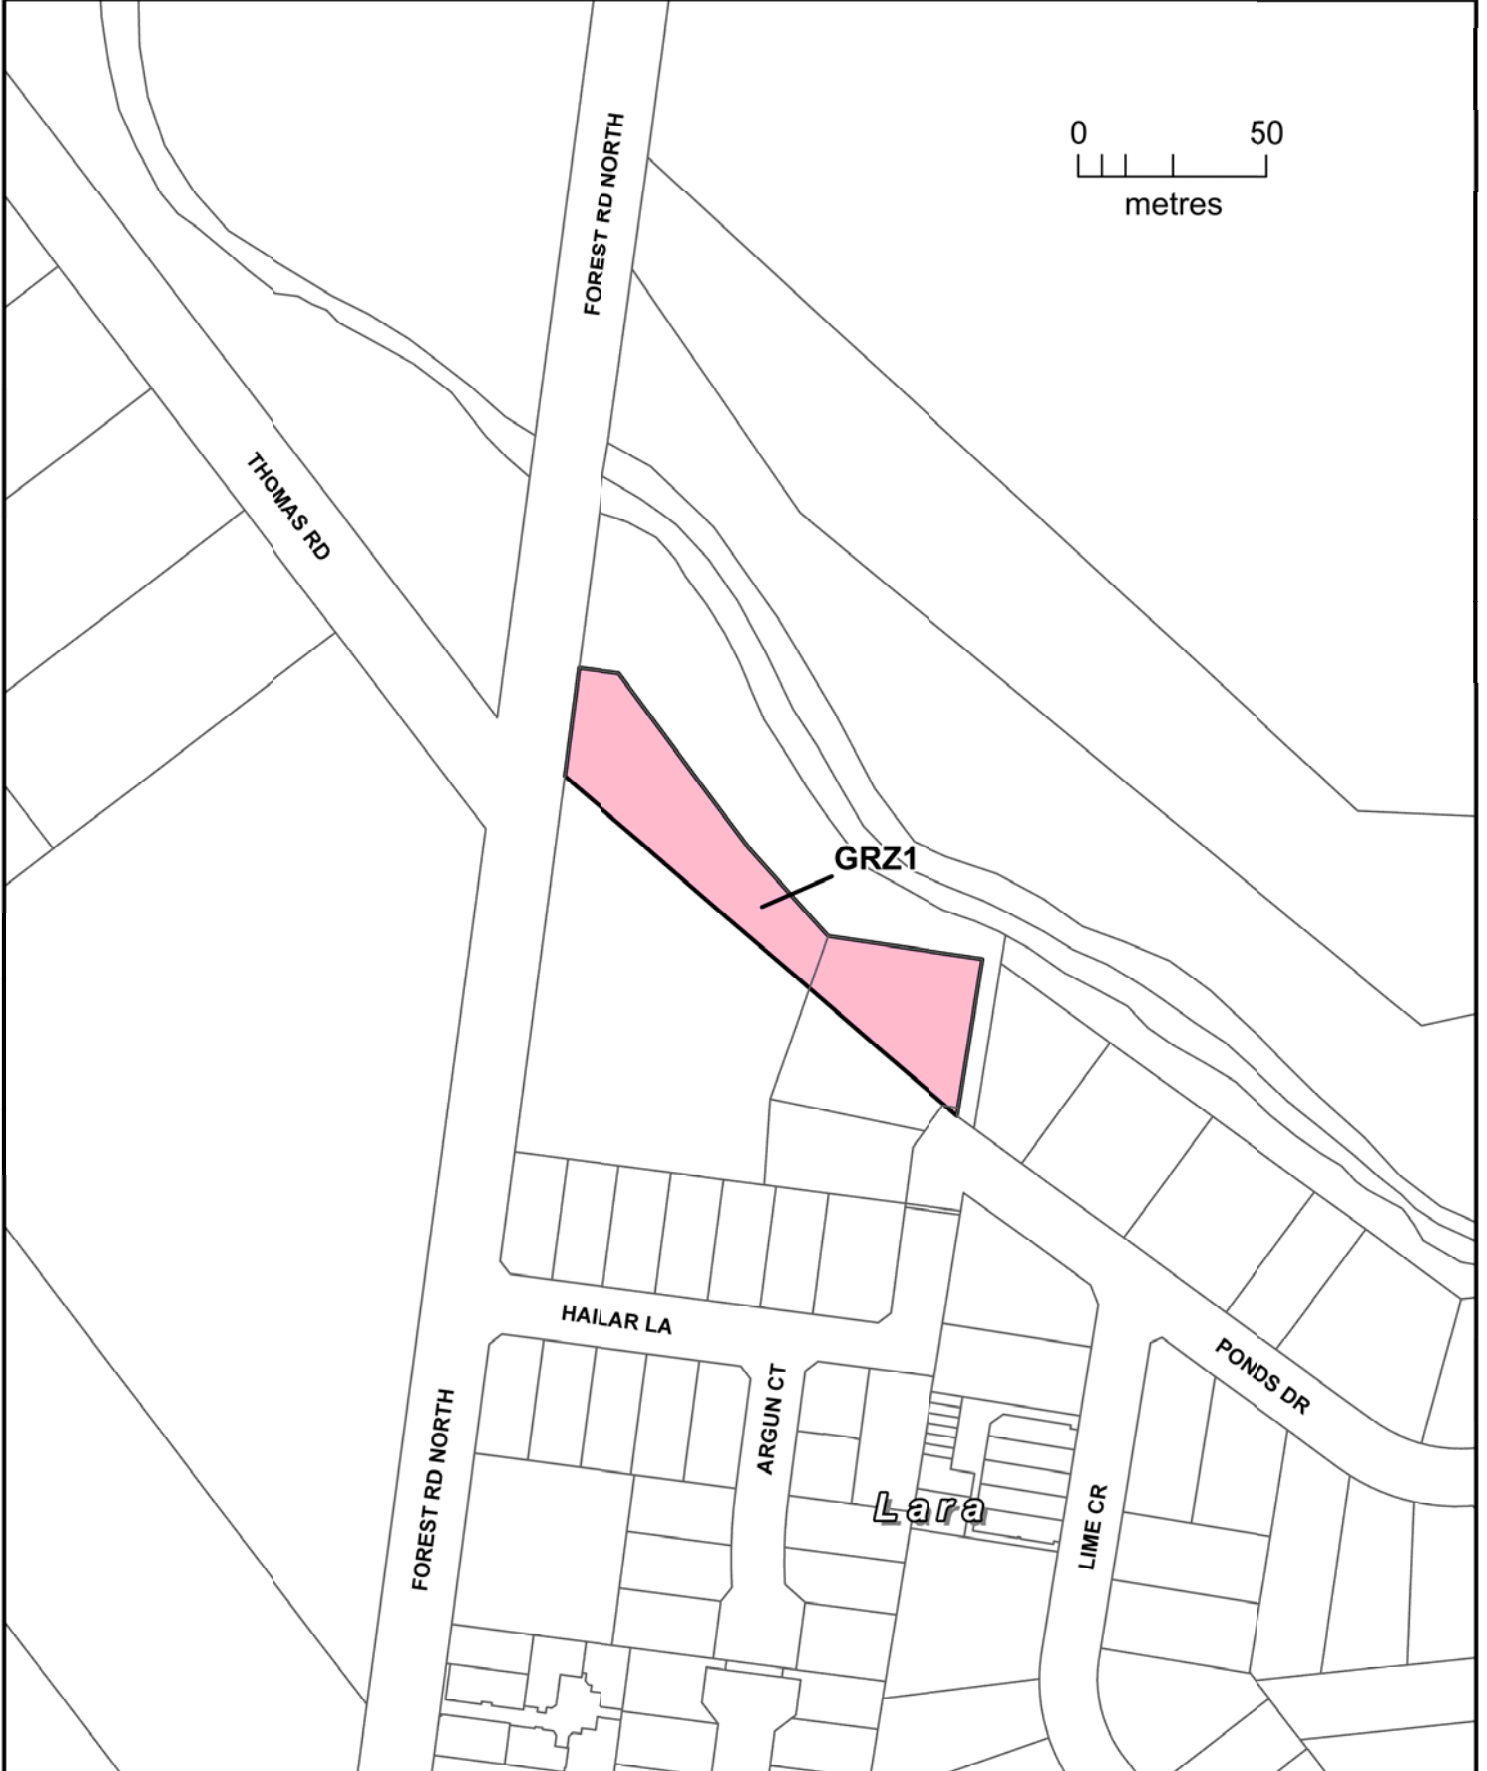

# GREATER GEELONG PLANNING SCHEME

GRZ1

Lara

## LEGEND

Part of Planning Scheme Map 18

GRZ1 GENERAL RESIDENTIAL ZONE - SCHEDULE 1