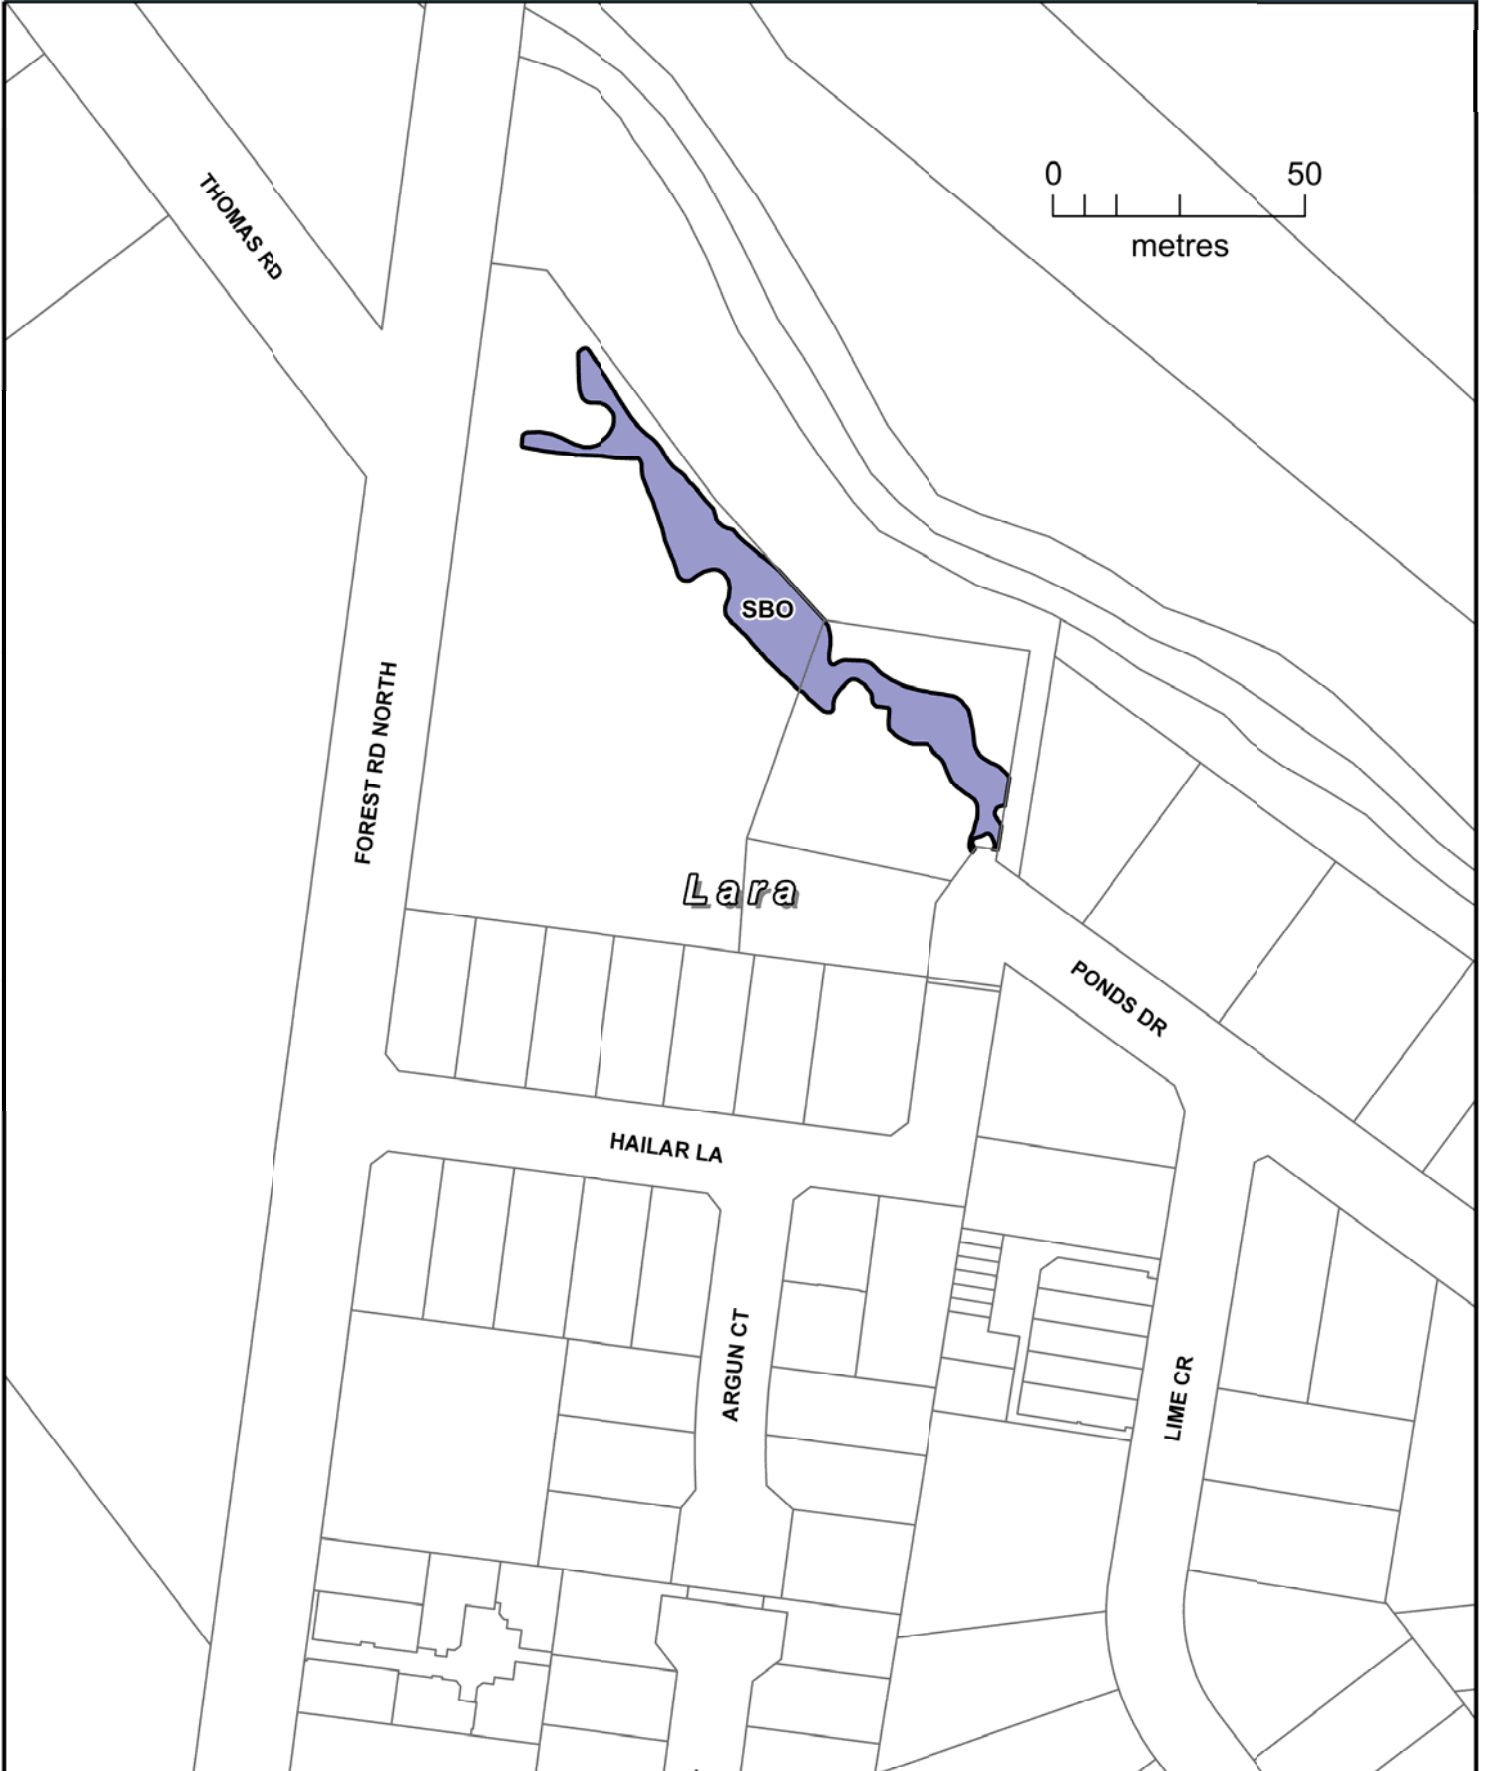

GREATER GEELONG PLANNING SCHEME

LEGEND

 SBO SPECIAL BUILDING OVERLAY

Part of Planning Scheme Map 18SBO

AMENDMENT C356