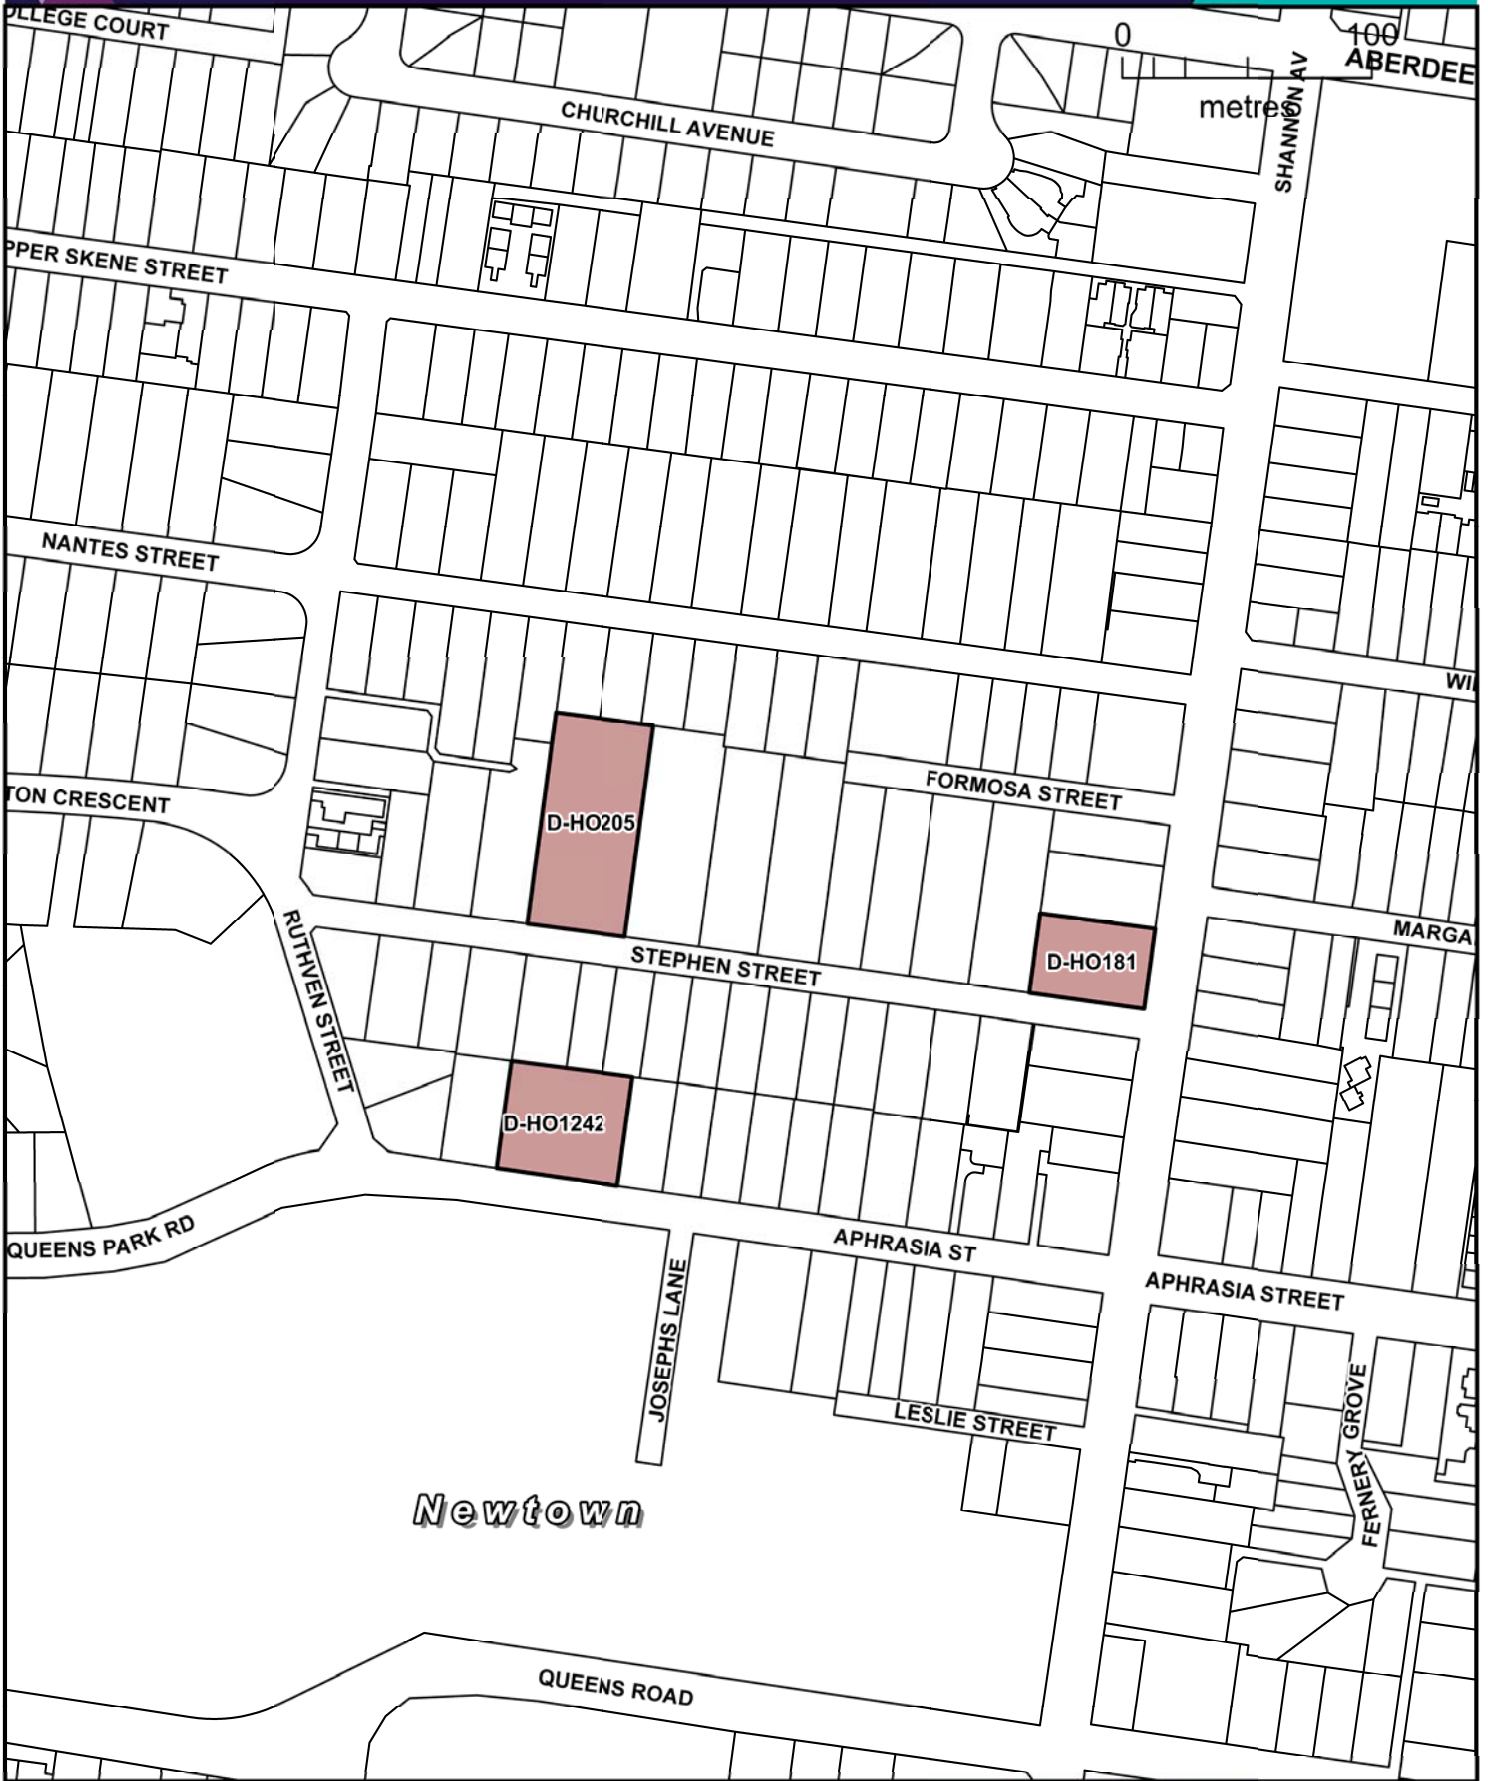

GREATER GEELONG PLANNING SCHEME

LEGEND

D-HO AREA TO BE DELETED FROM A HERITAGE OVERLAY

Part of Planning Scheme Map 49HO

AMENDMENT C365