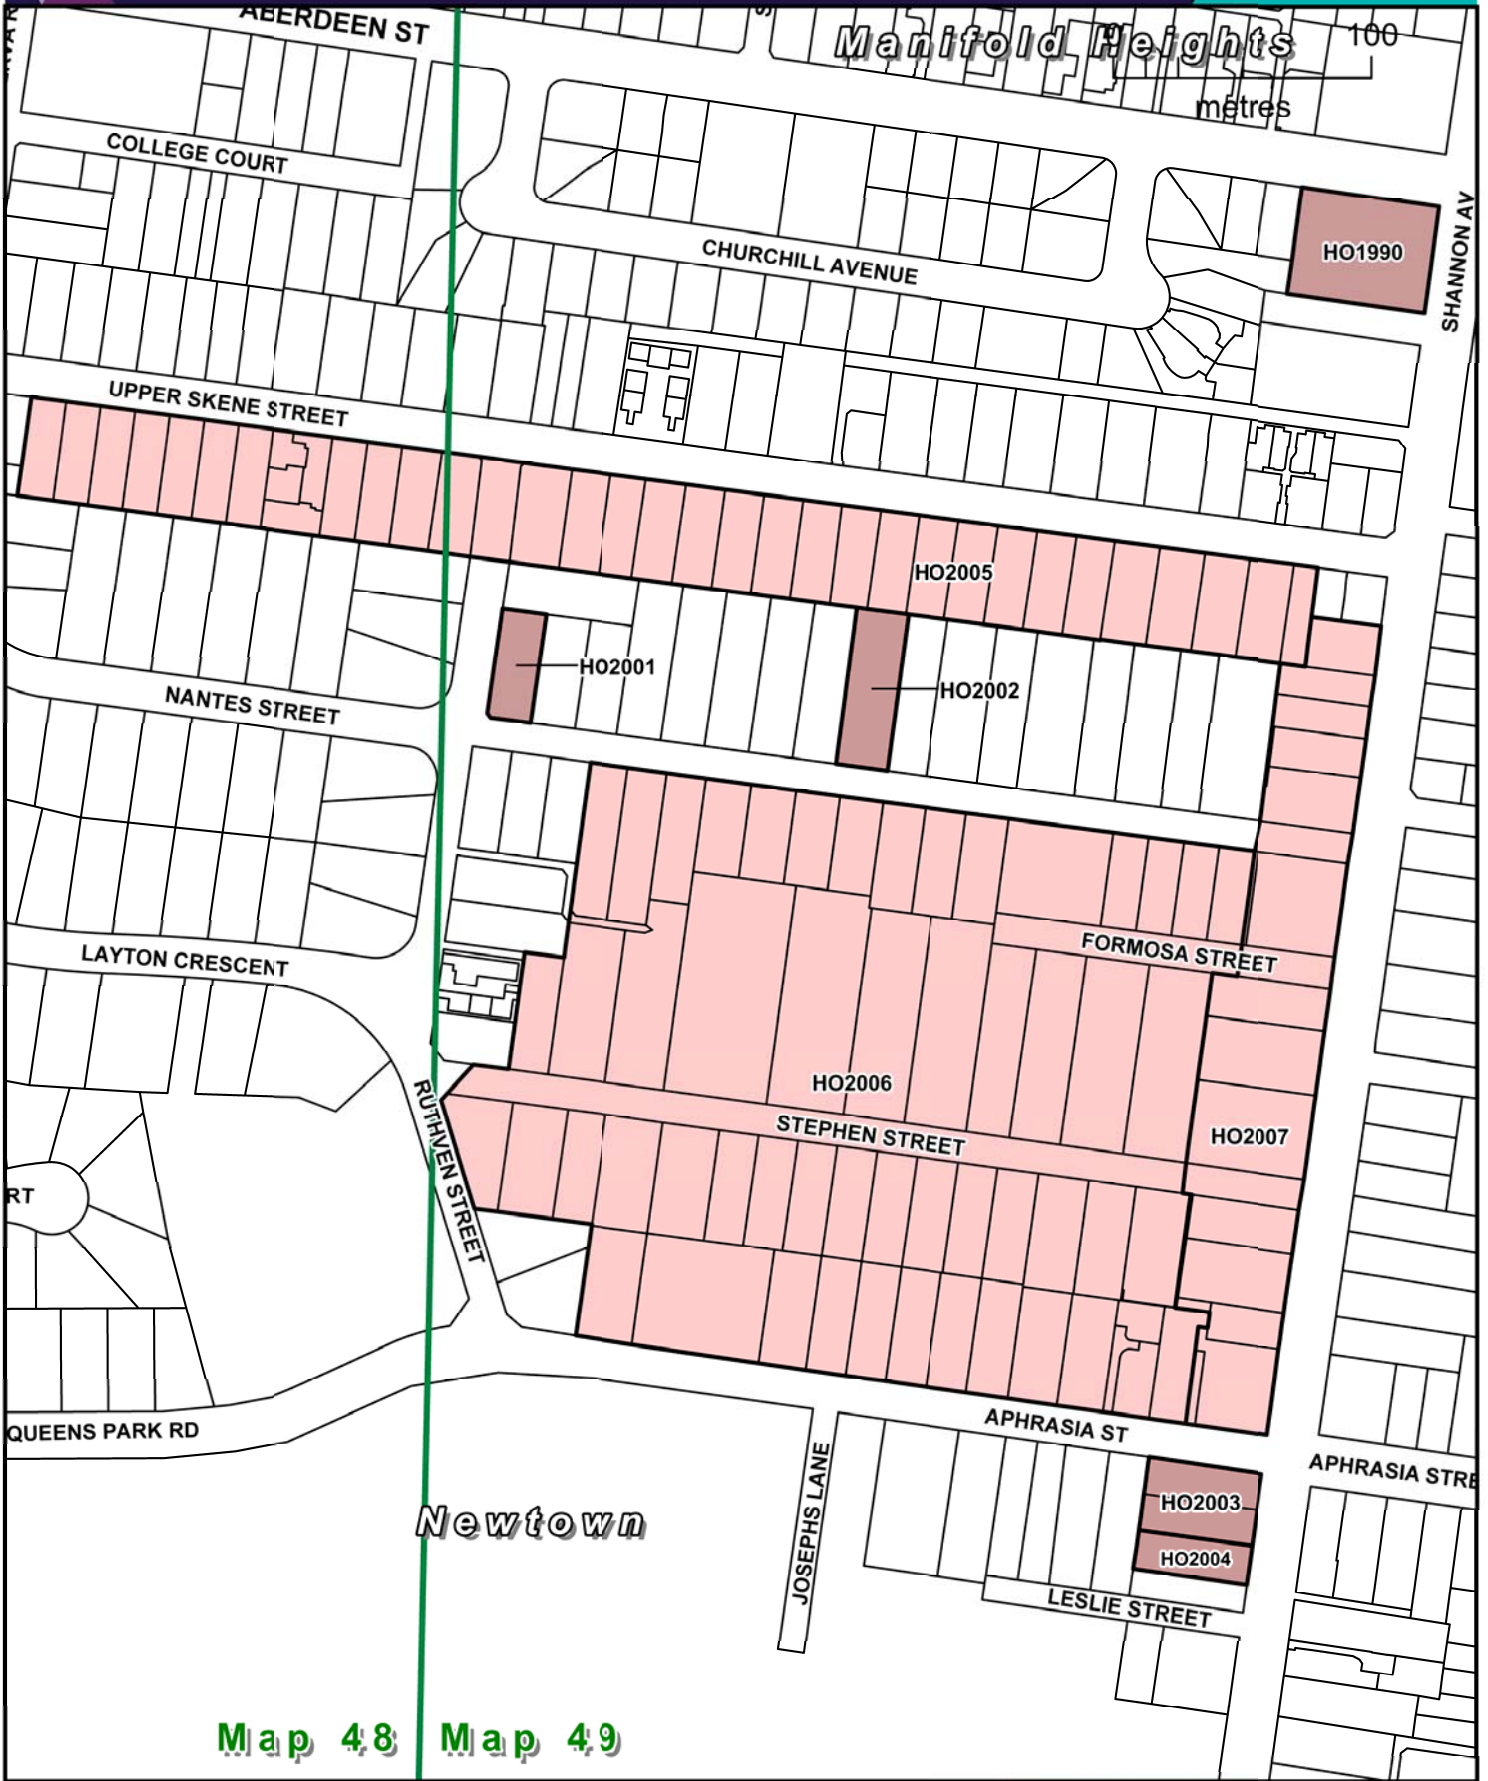

GREATER GEELONG PLANNING SCHEME

Map 48 Map 49

LEGEND

- HO HERITAGE OVERLAY PRECINCT
- HO HERITAGE OVERLAY

Part of Planning Scheme Maps 48HO & 49HO

AMENDMENT C365