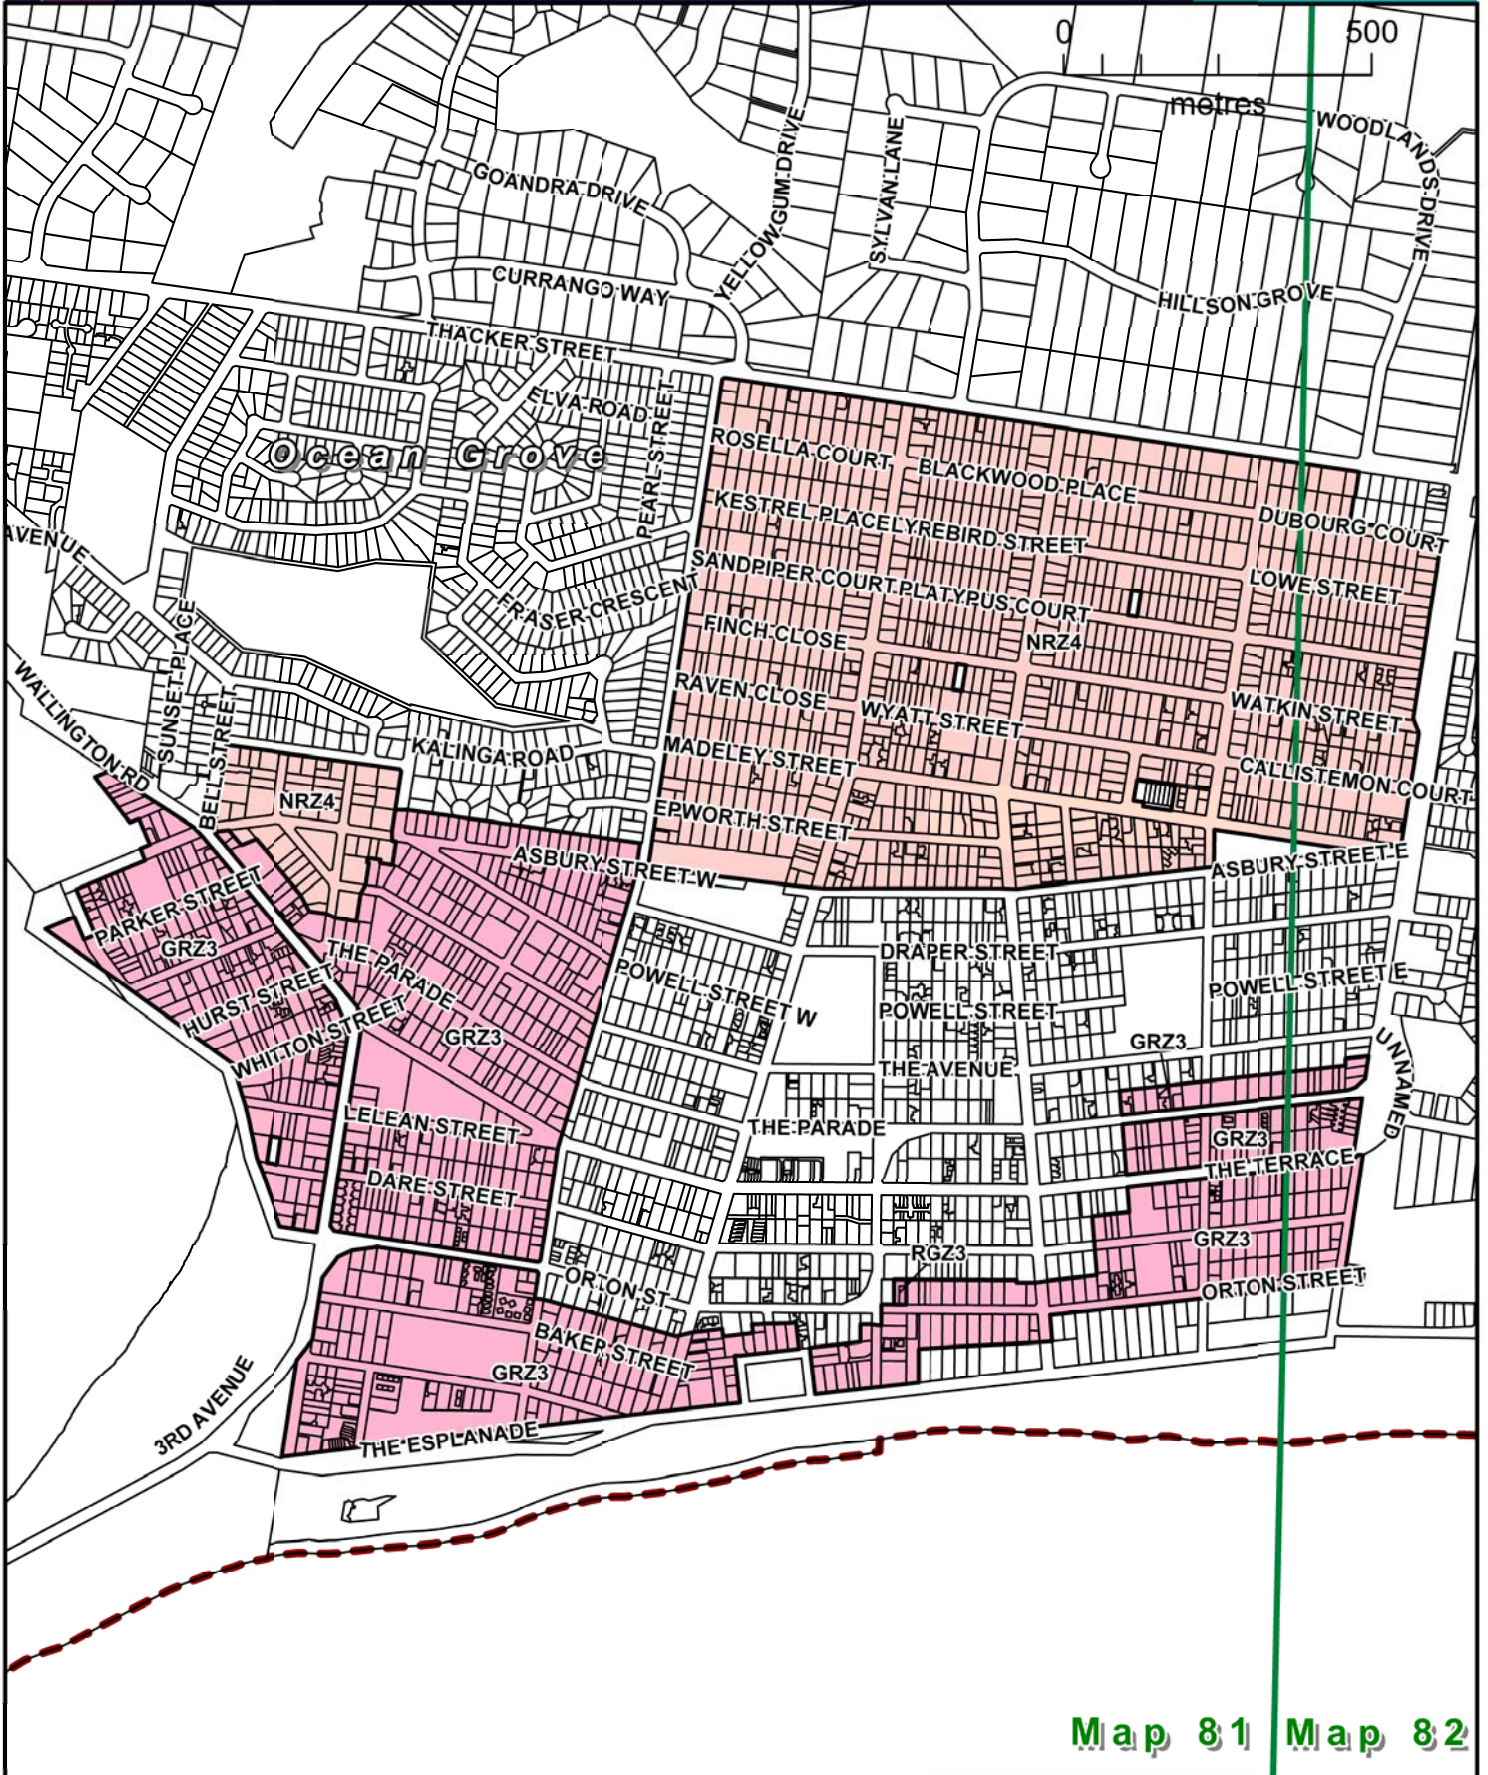

GREATER GEELONG PLANNING SCHEME

Map 81 Map 82

LEGEND

Part of Planning Scheme Maps 81 & 82

- NR4 NEIGHBOURHOOD RESIDENTIAL ZONE - SCHEDULE 4
- GRZ3 GENERAL RESIDENTIAL ZONE - SCHEDULE 3
- RGZ3 RESIDENTIAL GROWTH ZONE - SCHEDULE 3

AMENDMENT C349

Planning Mapping Services |
 Planning Information Services |
 Planning |

VICTORIA
 State Government

Environment,
 Land, Water
 and Planning