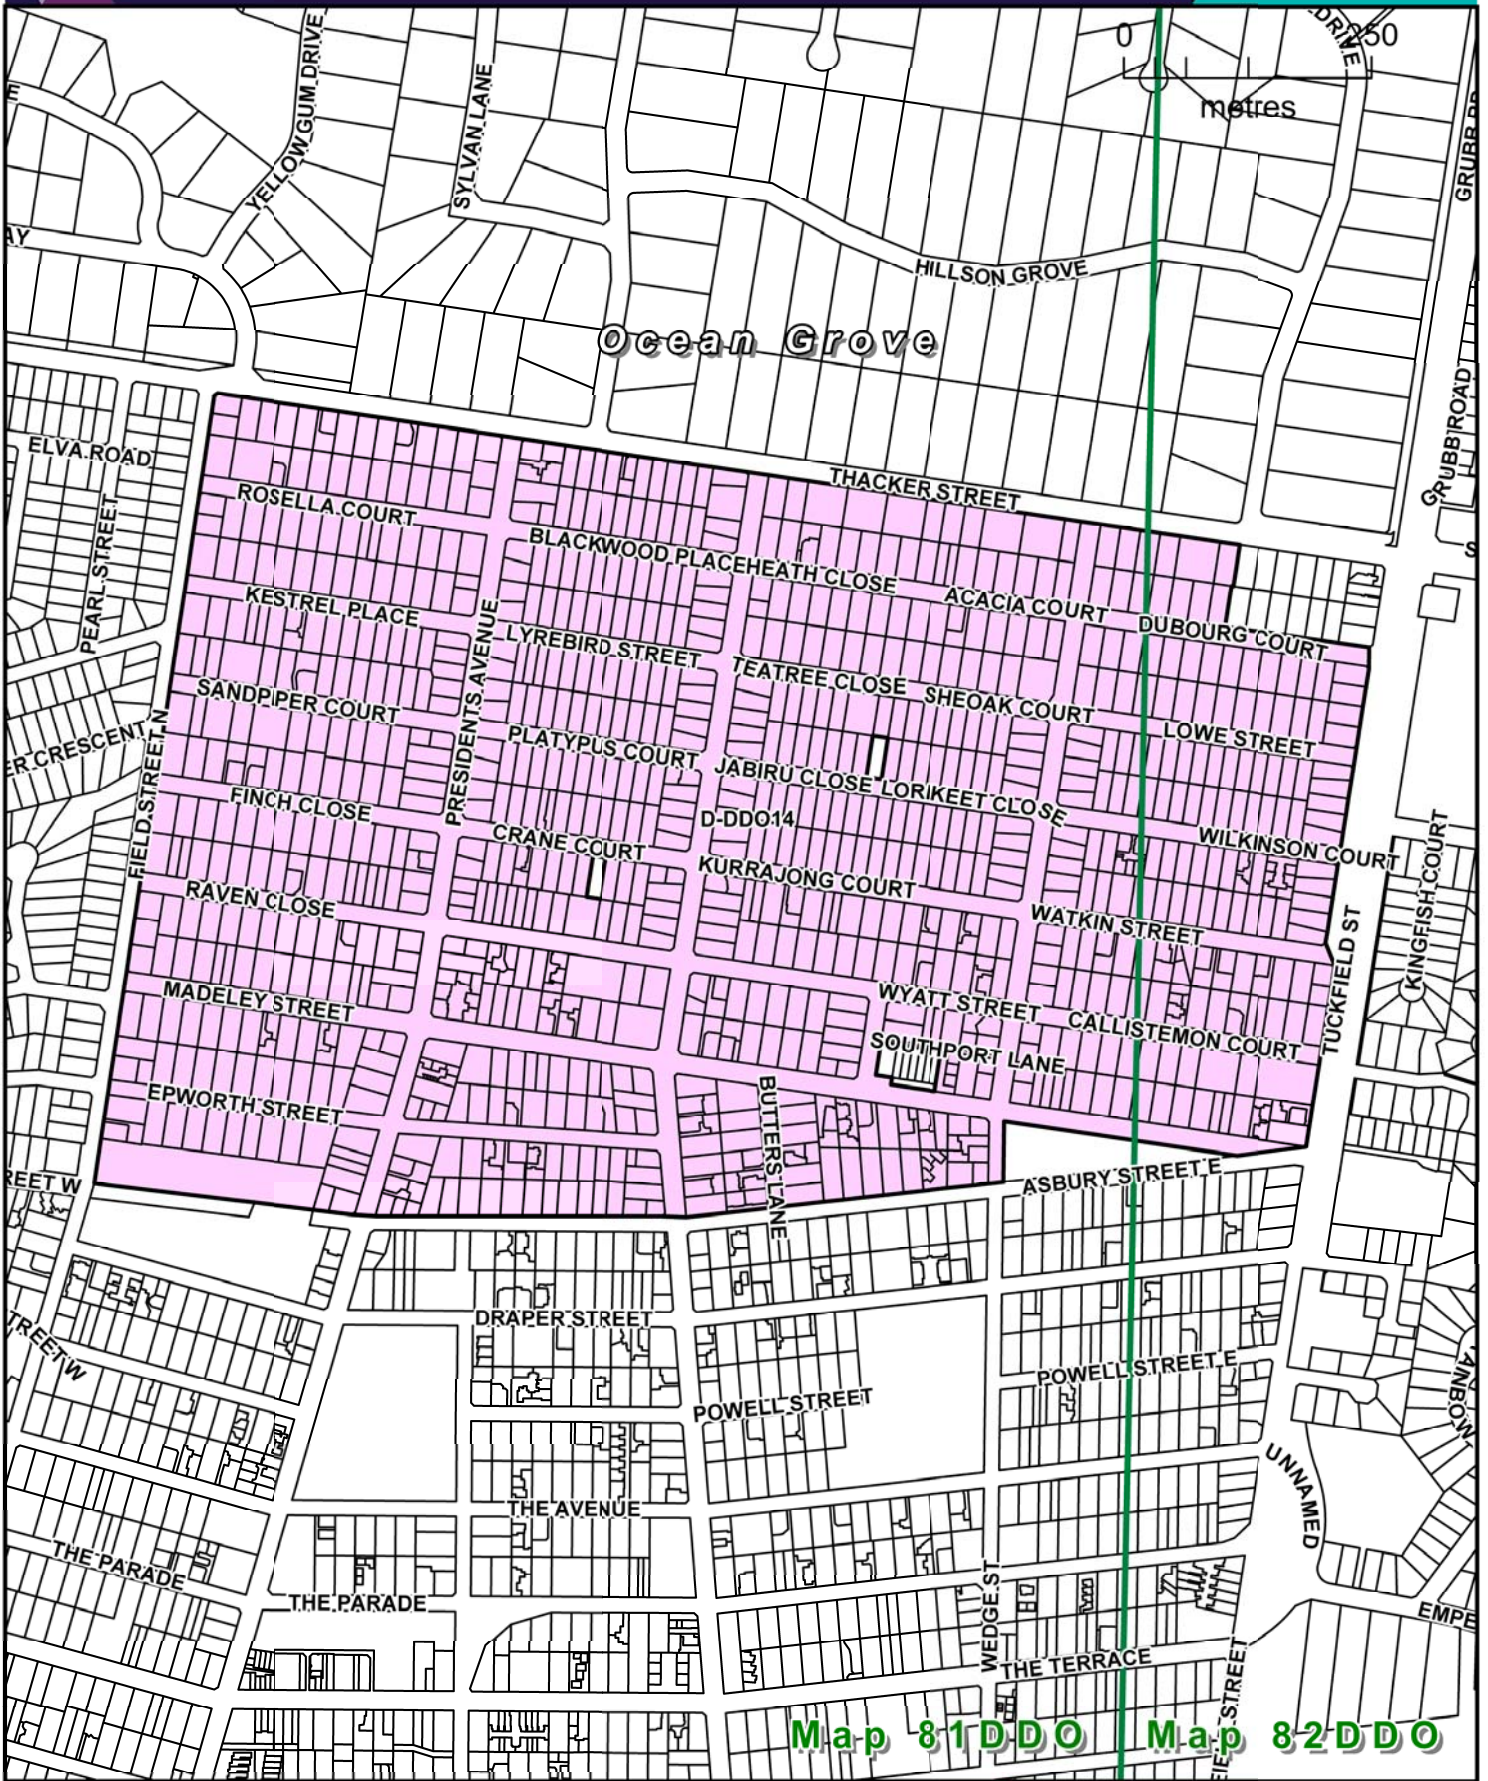

# GREATER GEELONG PLANNING SCHEME

## LEGEND

**D-DDO14** AREA TO BE DELETED FROM A DESIGN AND DEVELOPMENT OVERLAY - SCHEDULE 14

Part of Planning Scheme Maps 81DDO14 & 82DDO14