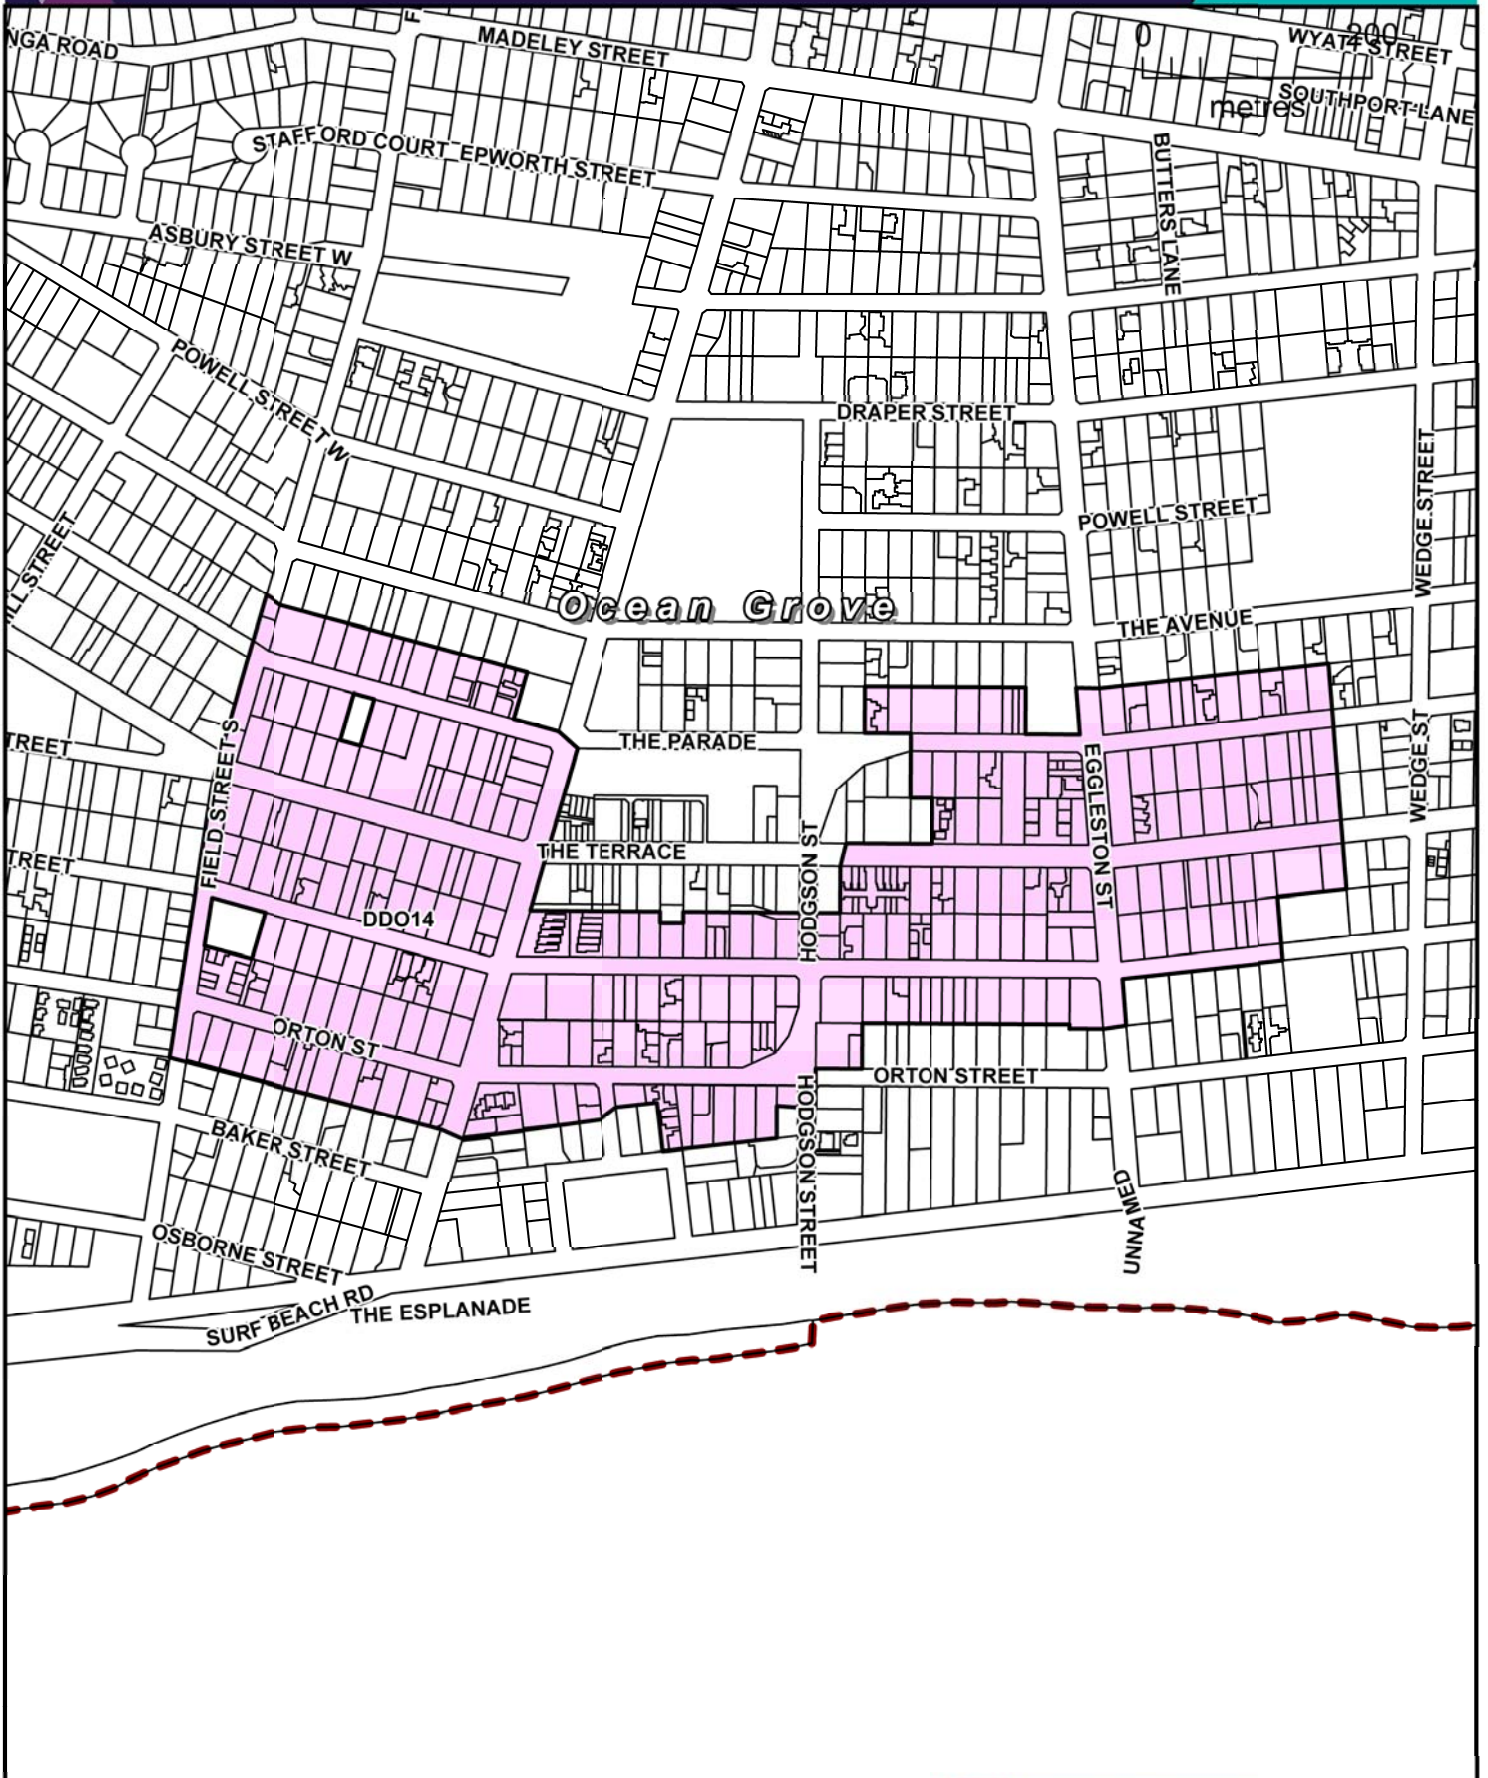

GREATER GEELONG PLANNING SCHEME

LEGEND

Part of Planning Scheme Map 81DDO14

DDO14 DESIGN AND DEVELOPMENT OVERLAY - SCHEDULE 14

AMENDMENT C349

Planning Mapping Services |
Planning Information Services
Planning |

VICTORIA
State Government

Environment,
Land, Water
and Planning