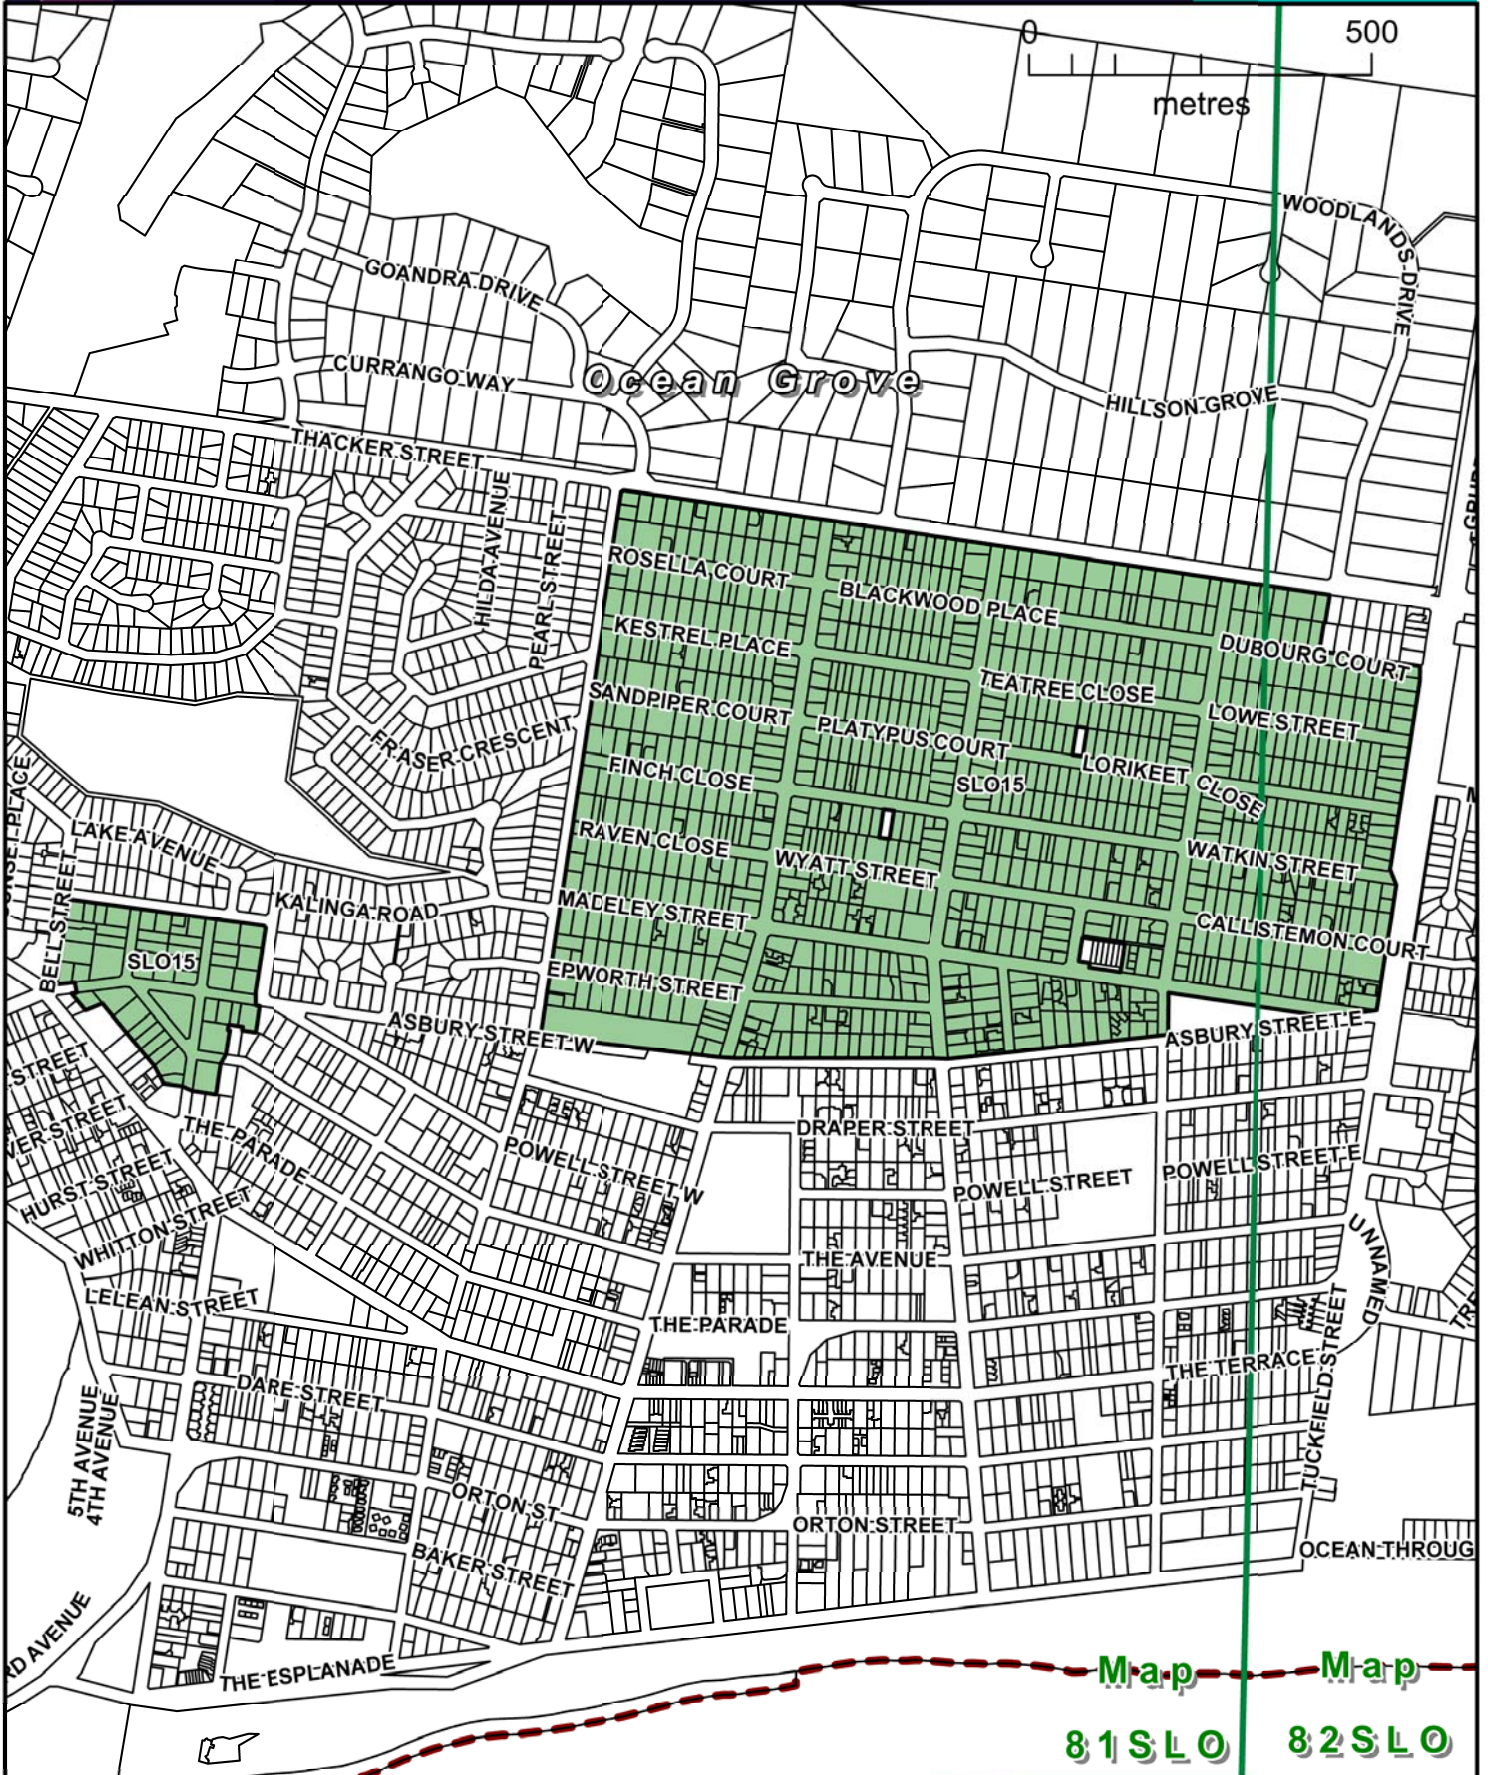

GREATER GEELONG PLANNING SCHEME

LEGEND

SLO15 SIGNIFICANT LANDSCAPE OVERLAY - SCHEDULE 15

Part of Planning Scheme Maps 81SLO & 82SLO

AMENDMENT C349

Planning Mapping Services |
 Planning Information Services
 Planning |

VICTORIA
 State Government

Environment,
 Land, Water
 and Planning