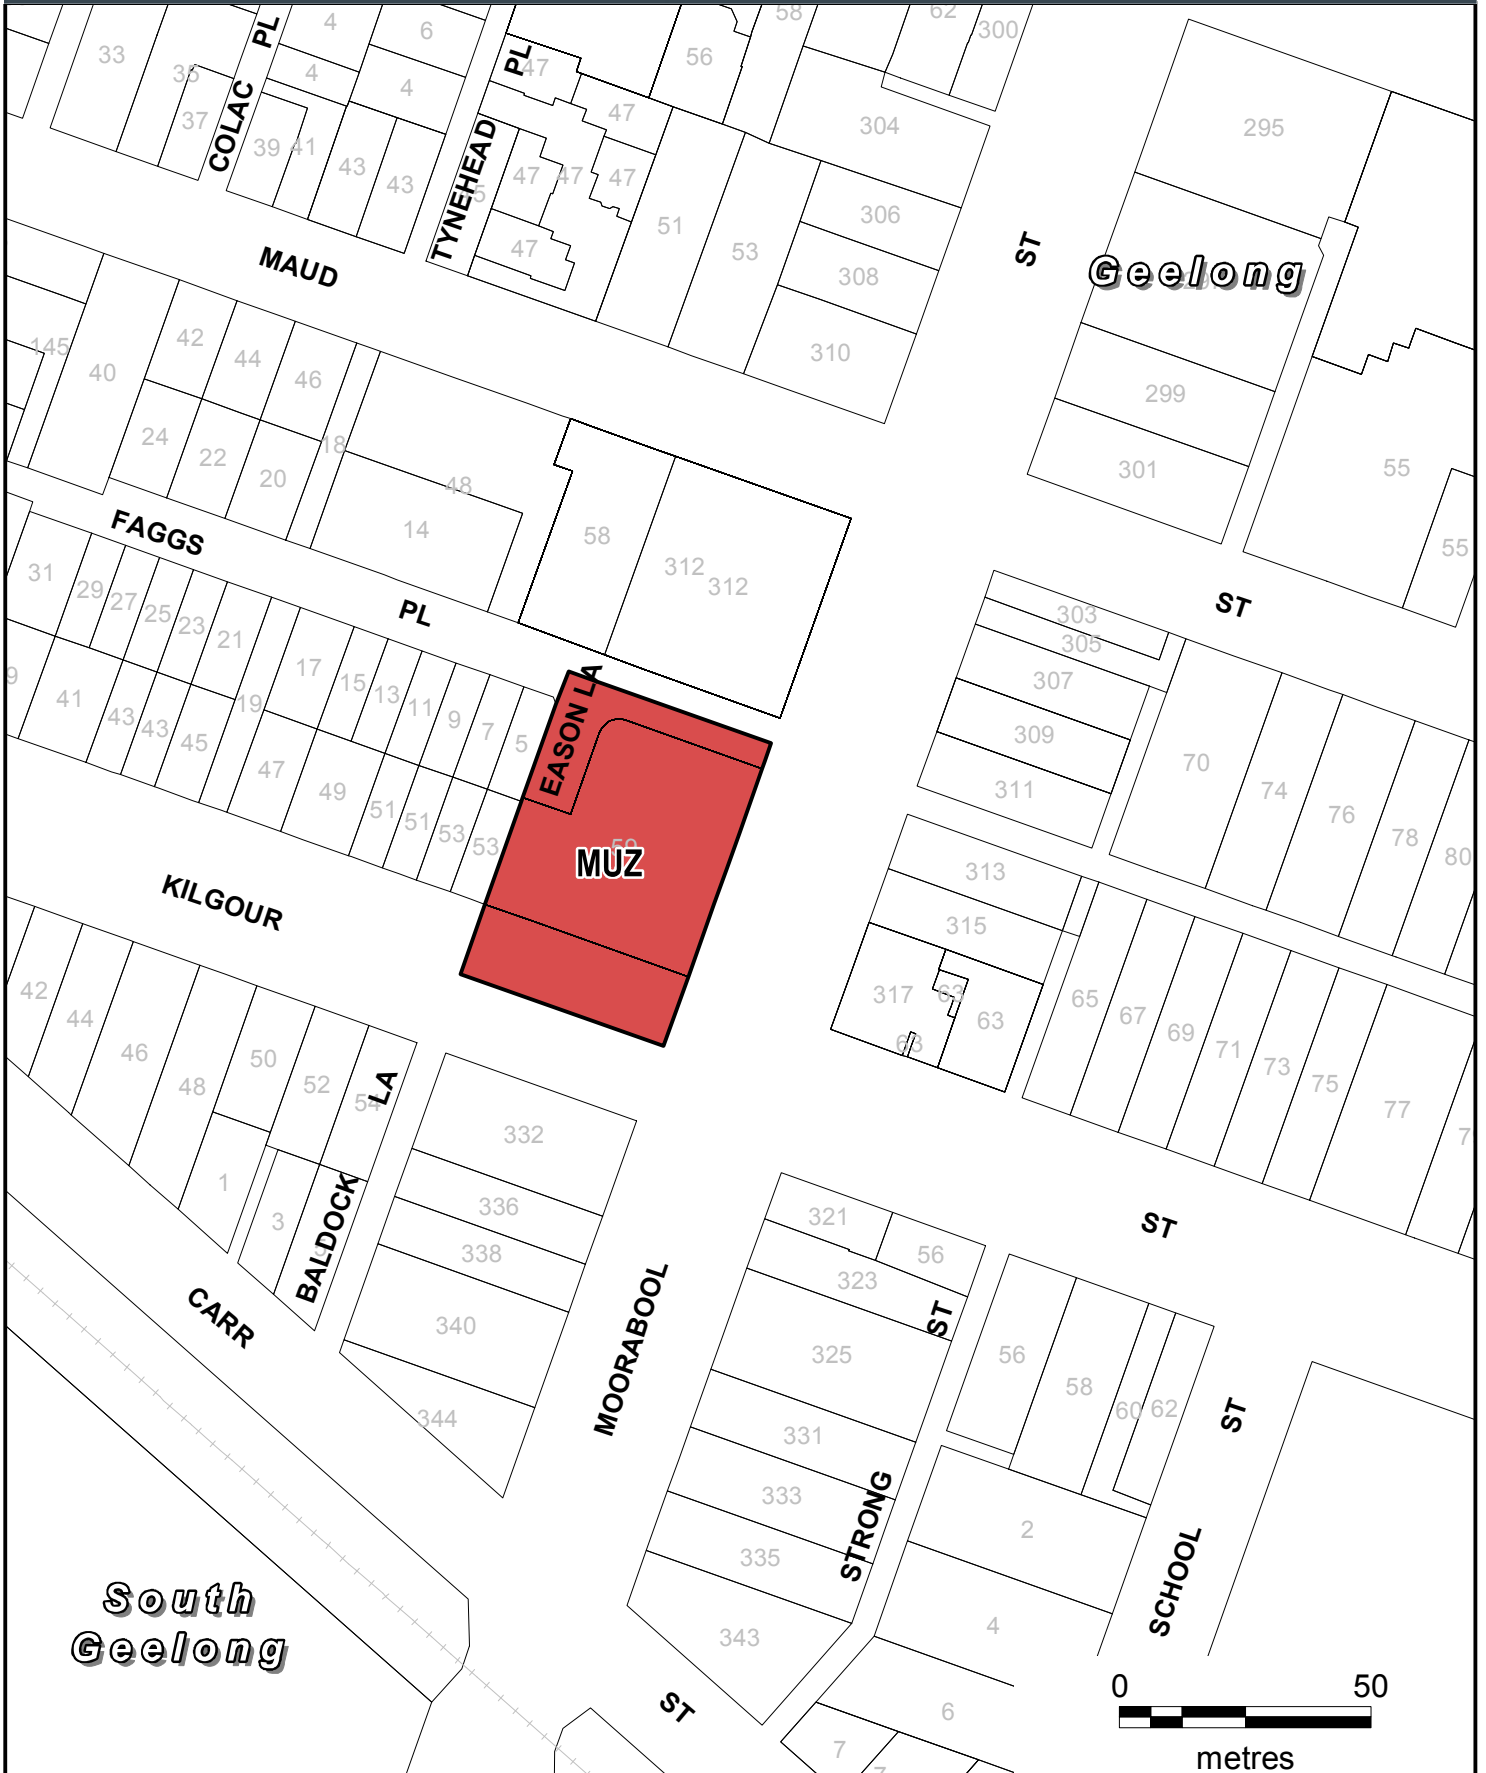

GREATER GEELONG PLANNING SCHEME

LEGEND

MUZ Mixed Use Zone

Part of Planning Scheme Map 50

AMENDMENT C358