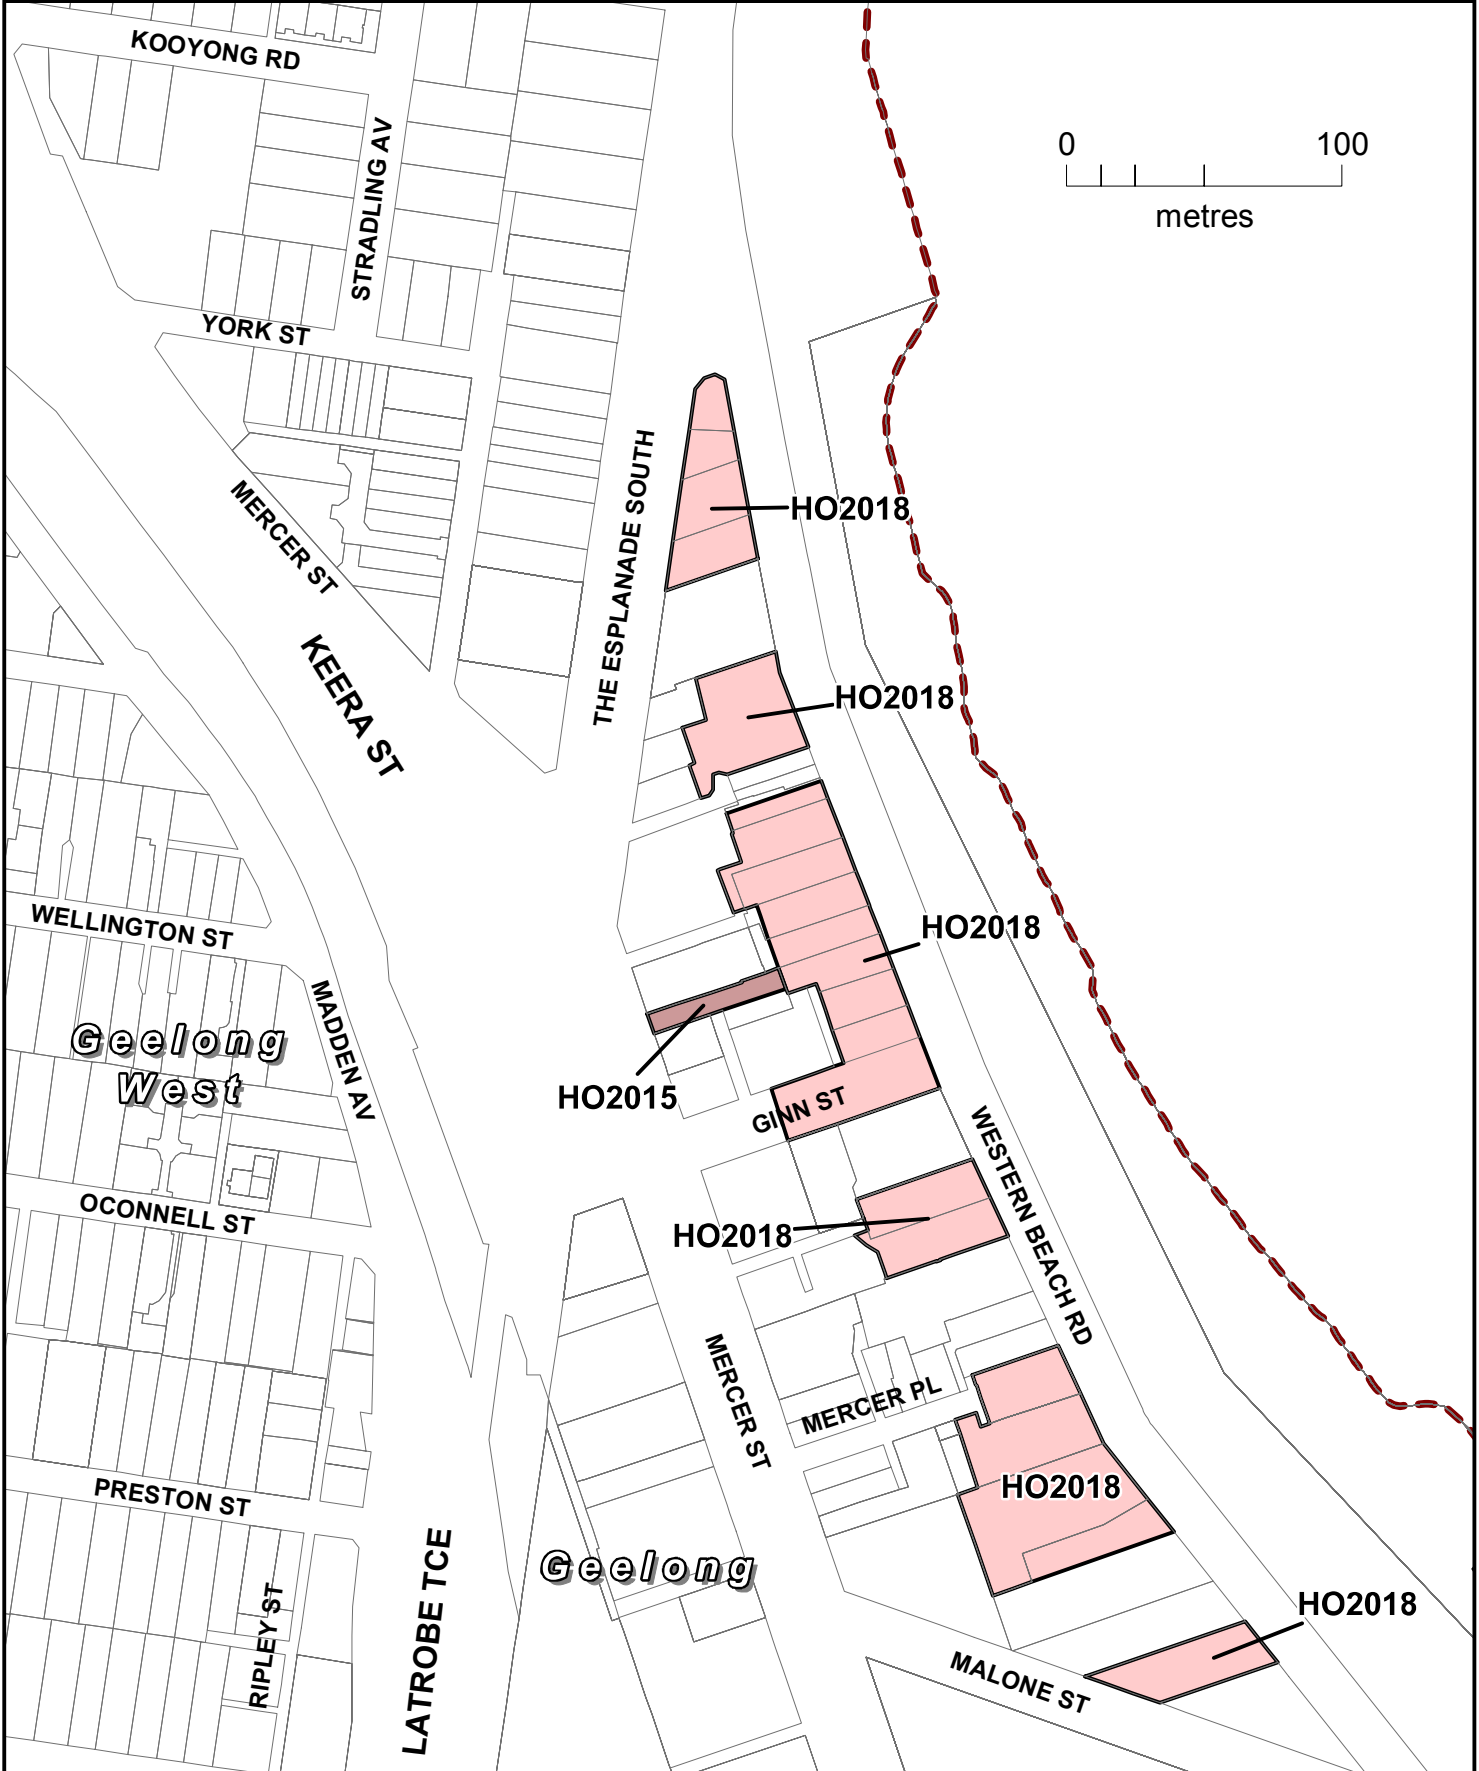

GREATER GEELONG PLANNING SCHEME

LEGEND

- HO HERITAGE OVERLAY (HO2018)
- HO HERITAGE OVERLAY (HO2015)

Part of Planning Scheme Map 38HO

AMENDMENT C359