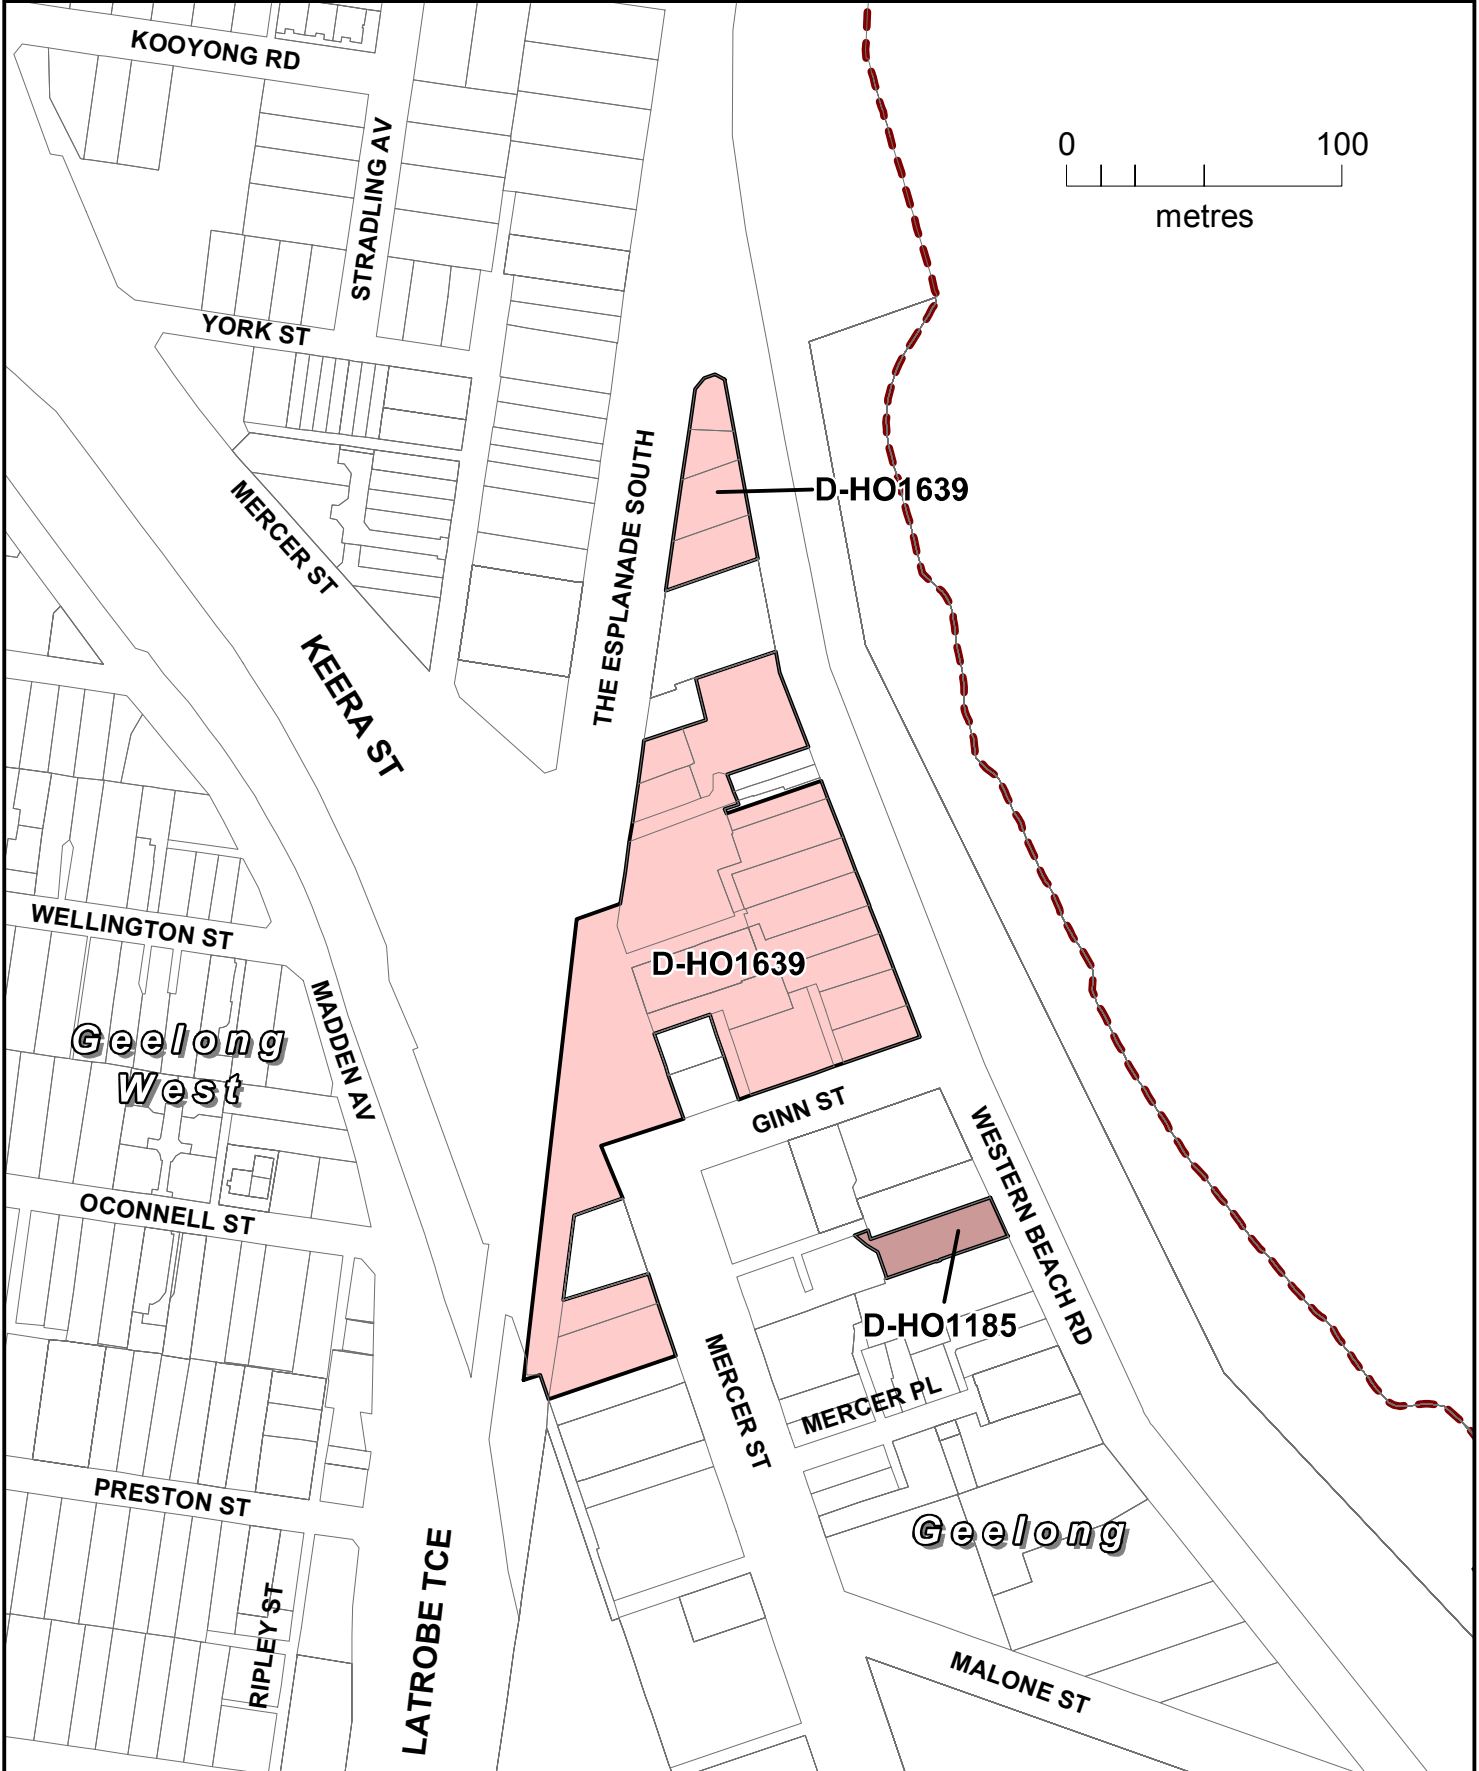

GREATER GEELONG PLANNING SCHEME

LEGEND

-  D-HO AREA TO BE DELETED FROM A HERITAGE OVERLAY (HO1185)
-  D-HO AREA TO BE DELETED FROM A HERITAGE OVERLAY (HO1639)

Part of Planning Scheme Map 38HO

AMENDMENT C359