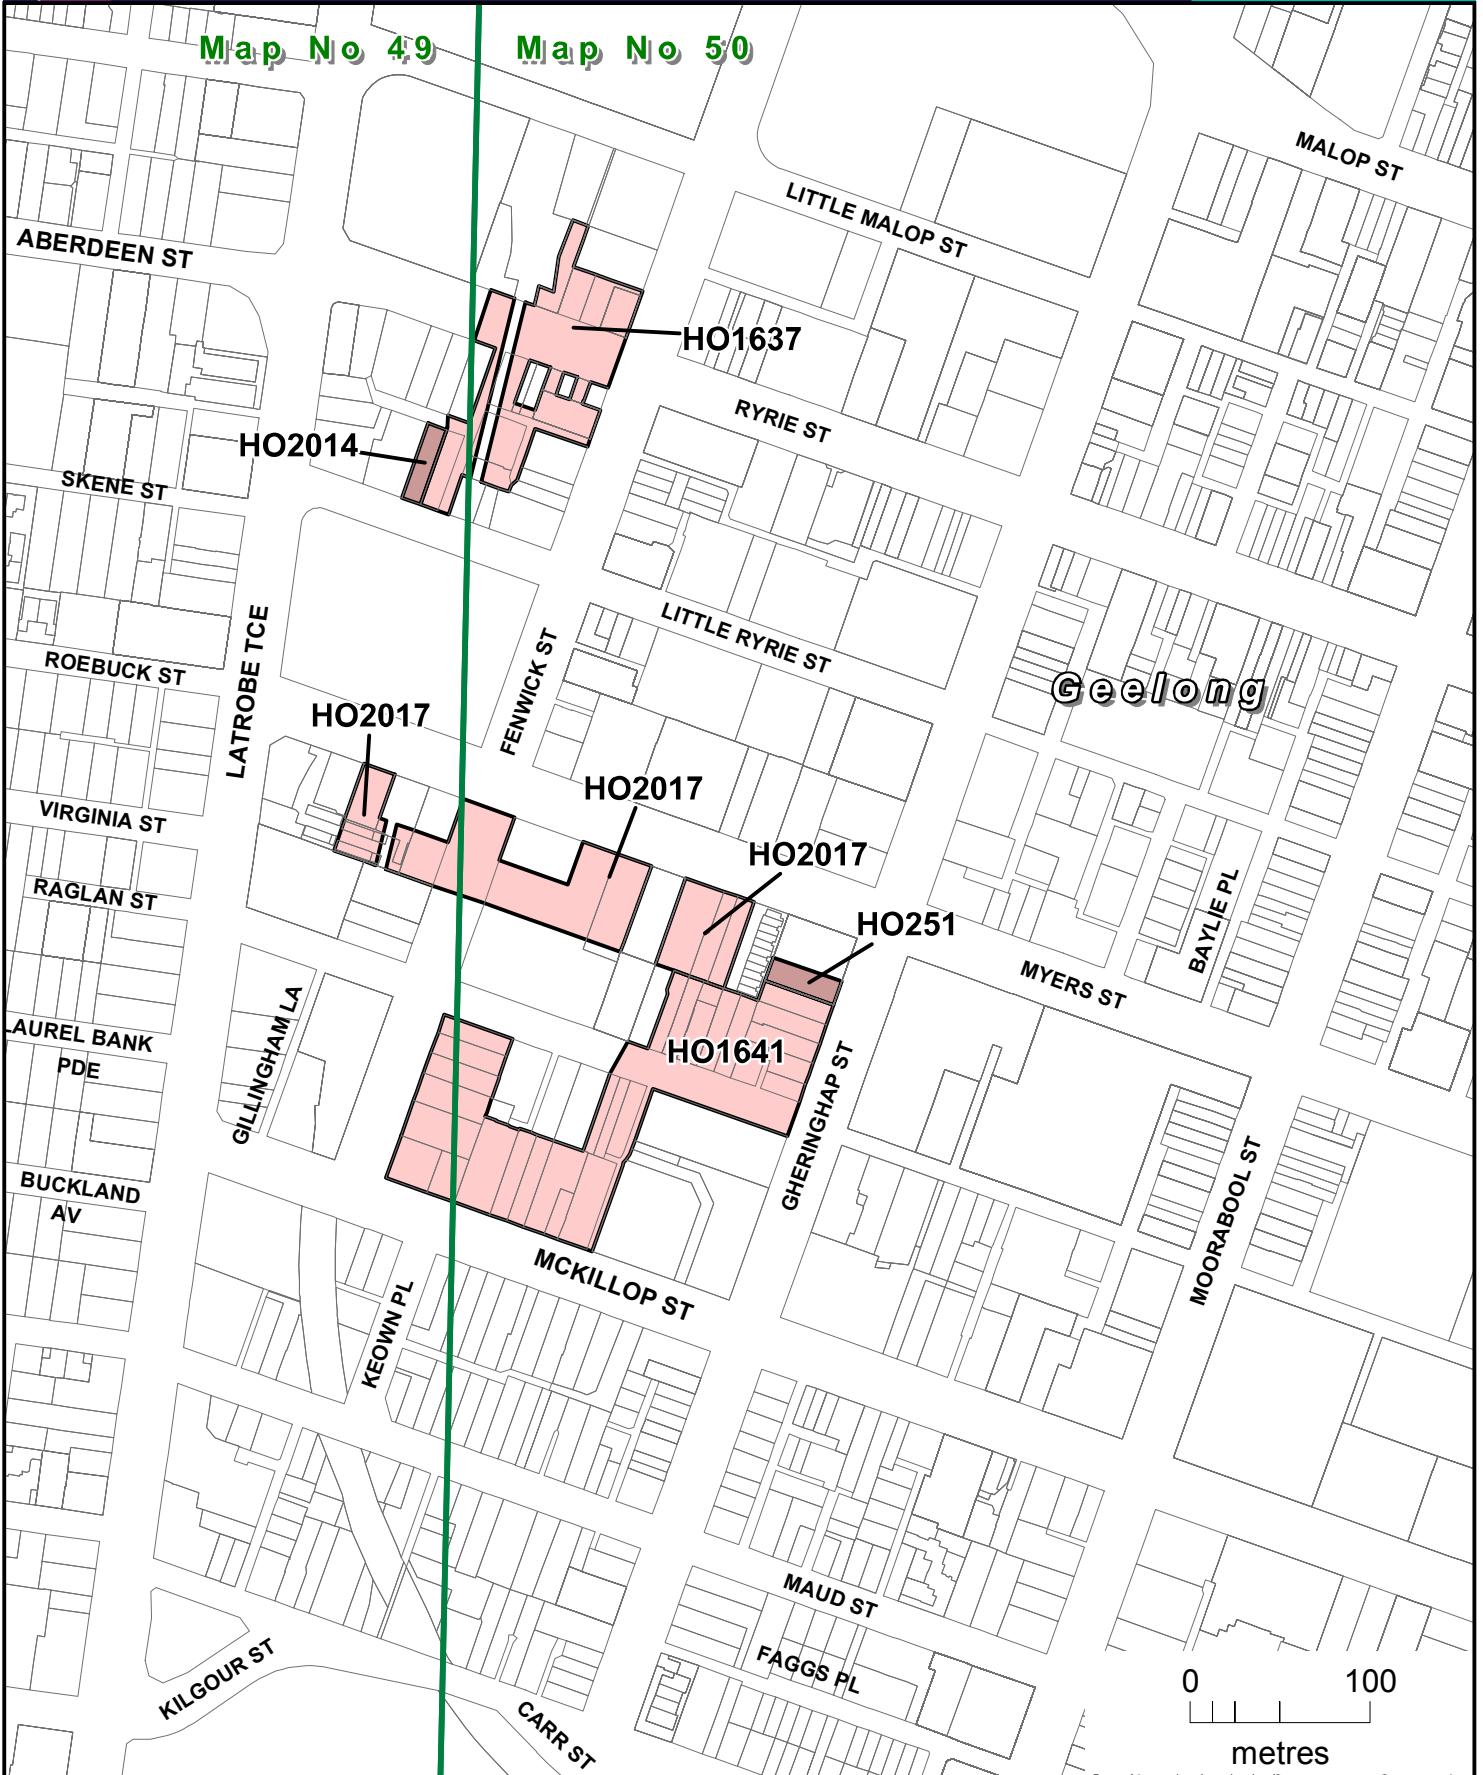

# GREATER GEELONG PLANNING SCHEME

Map No 49

Map No 50

## LEGEND

-  HERITAGE OVERLAY
-  HERITAGE OVERLAY

Part of Planning Scheme Maps 49HO & 50HO