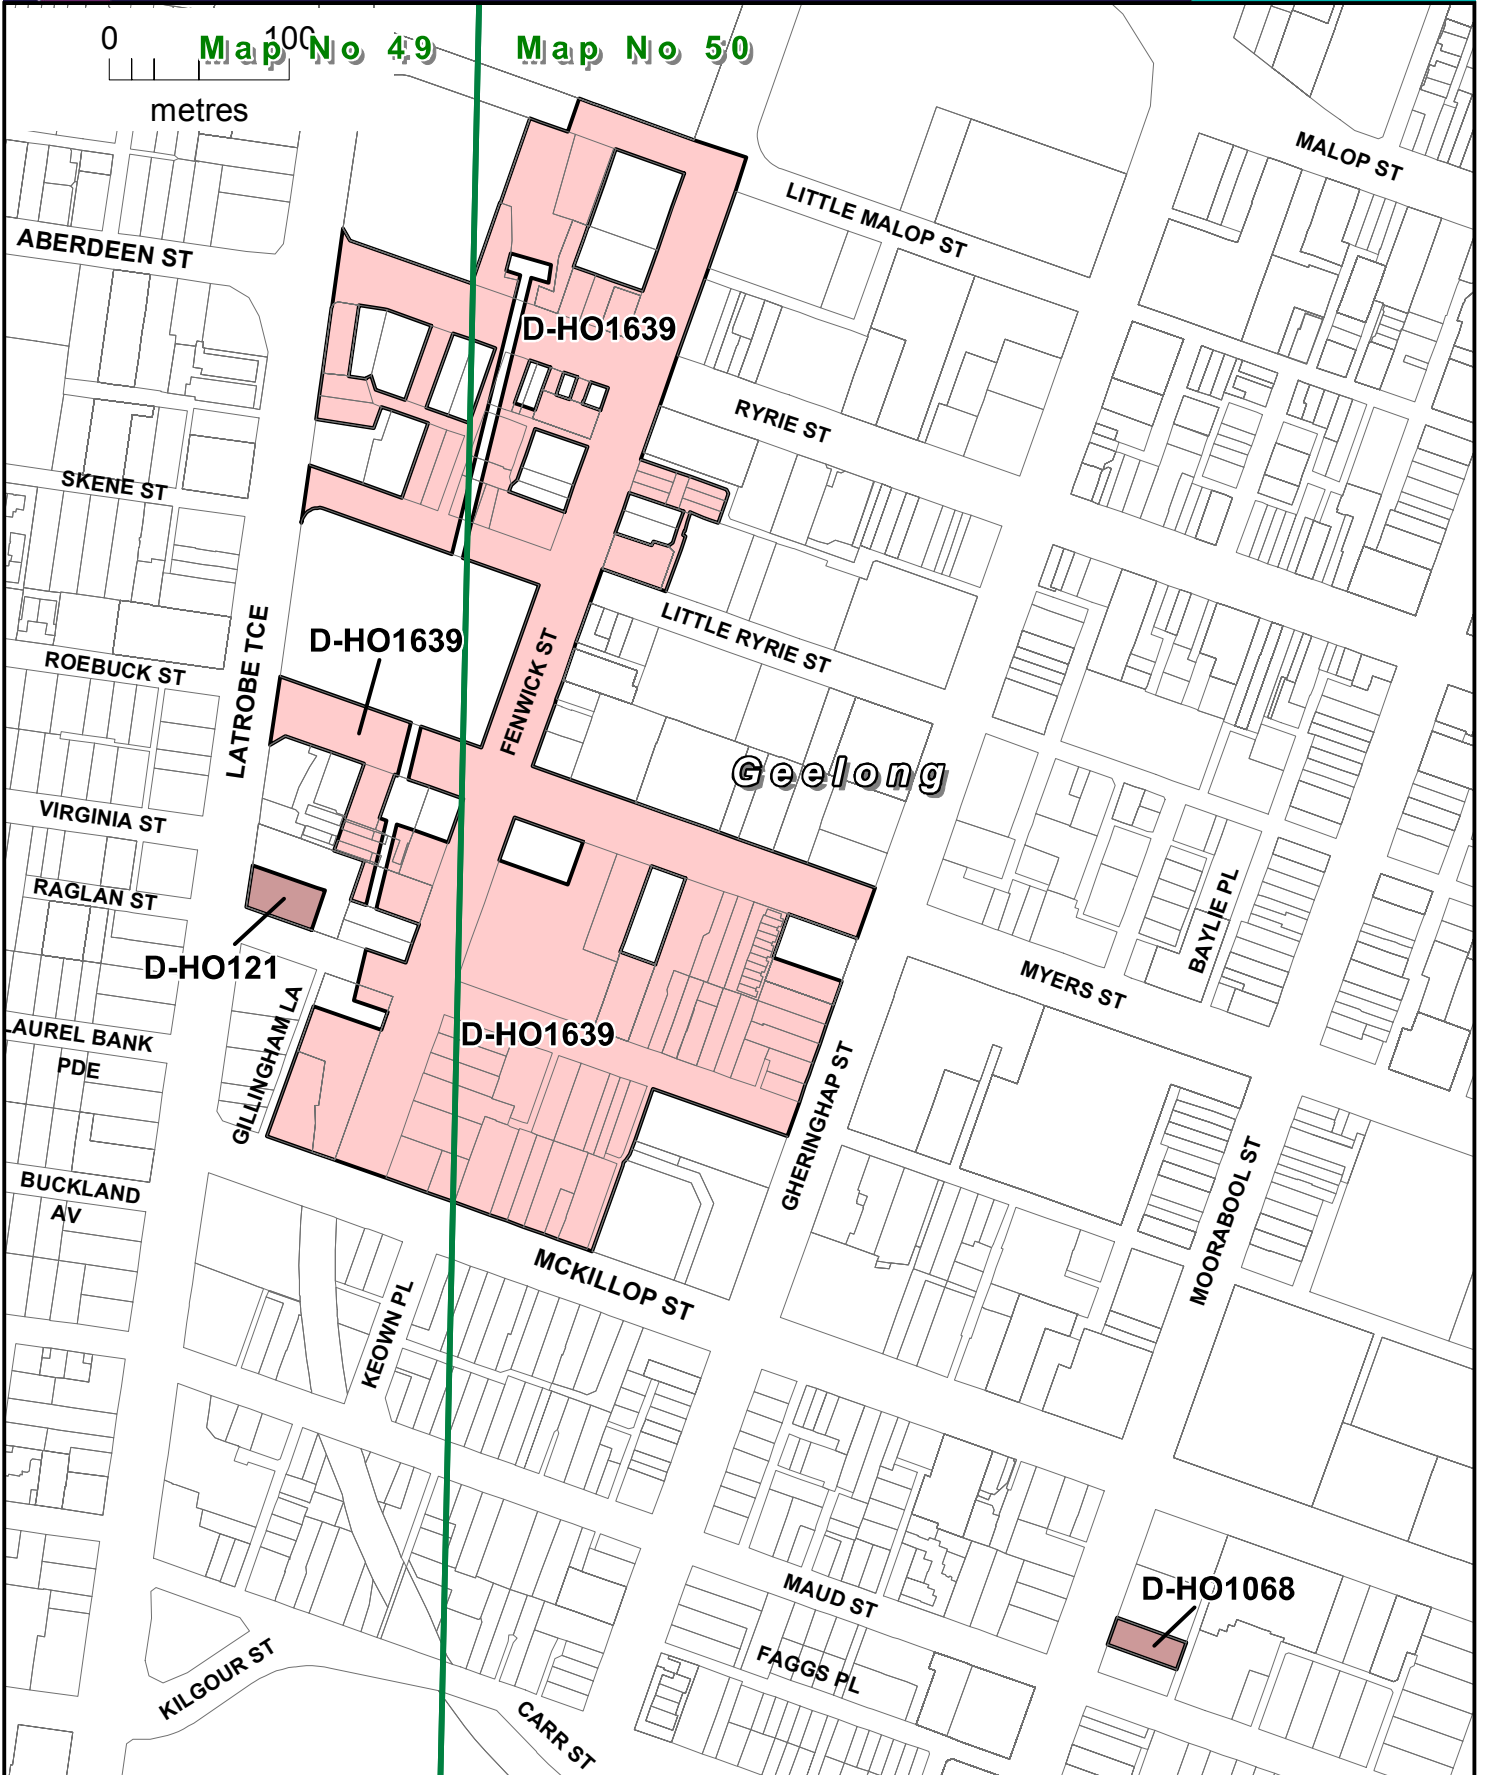

GREATER GEELONG PLANNING SCHEME

LEGEND

-  D-HO AREA TO BE DELETED FROM A HERITAGE OVERLAY (D-HO1639)
-  D-HO AREA TO BE DELETED FROM A HERITAGE OVERLAY

Part of Planning Scheme Maps 49HO & 50HO

AMENDMENT C359