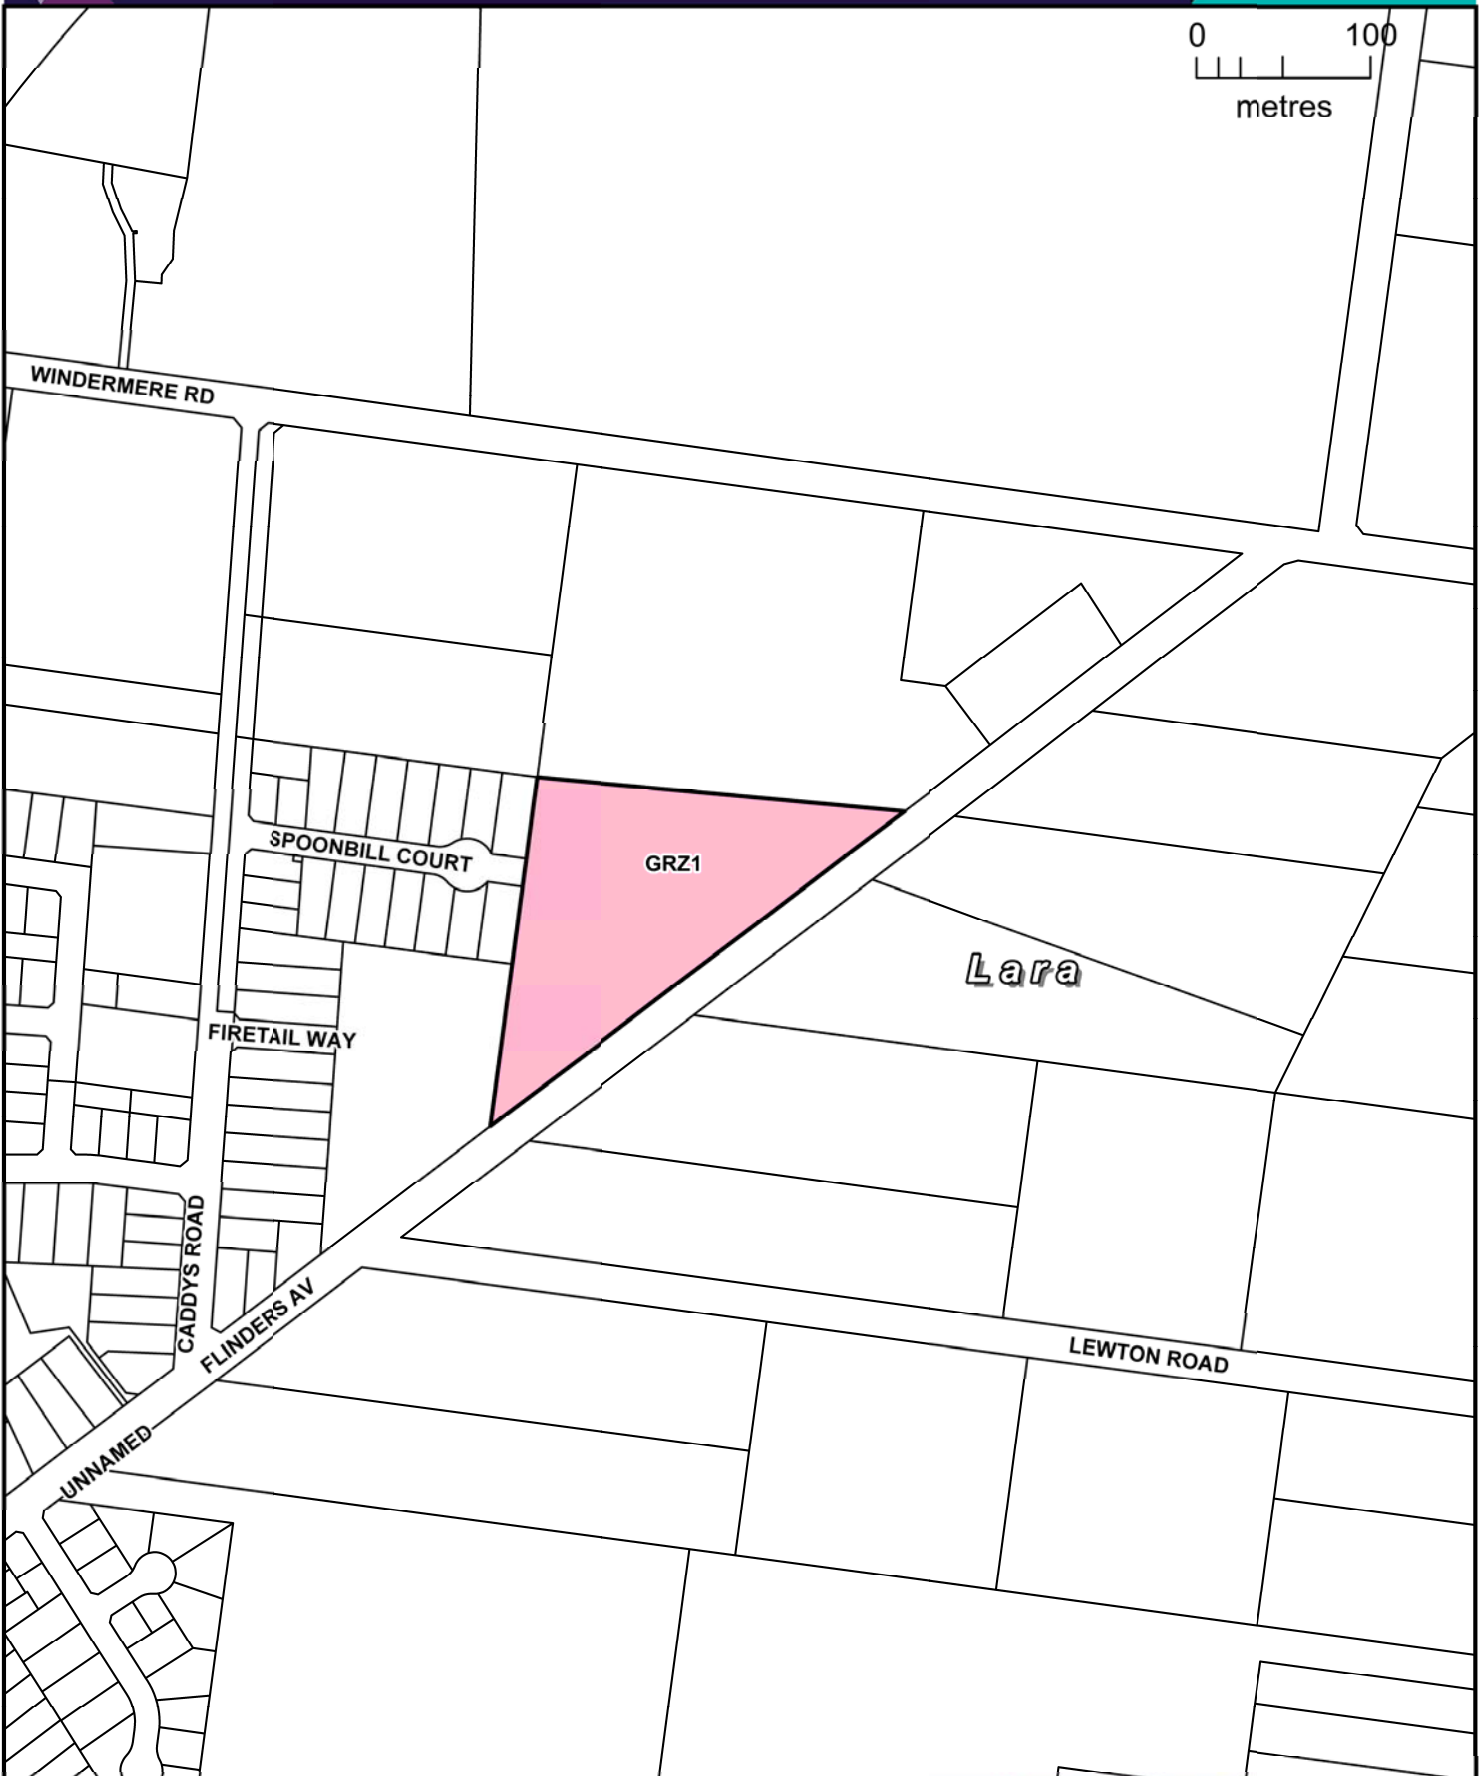

# GREATER GEELONG PLANNING SCHEME

## LEGEND

GRZ1 GENERAL RESIDENTIAL ZONE - SCHEDULE 1

Part of Planning Scheme Map 19