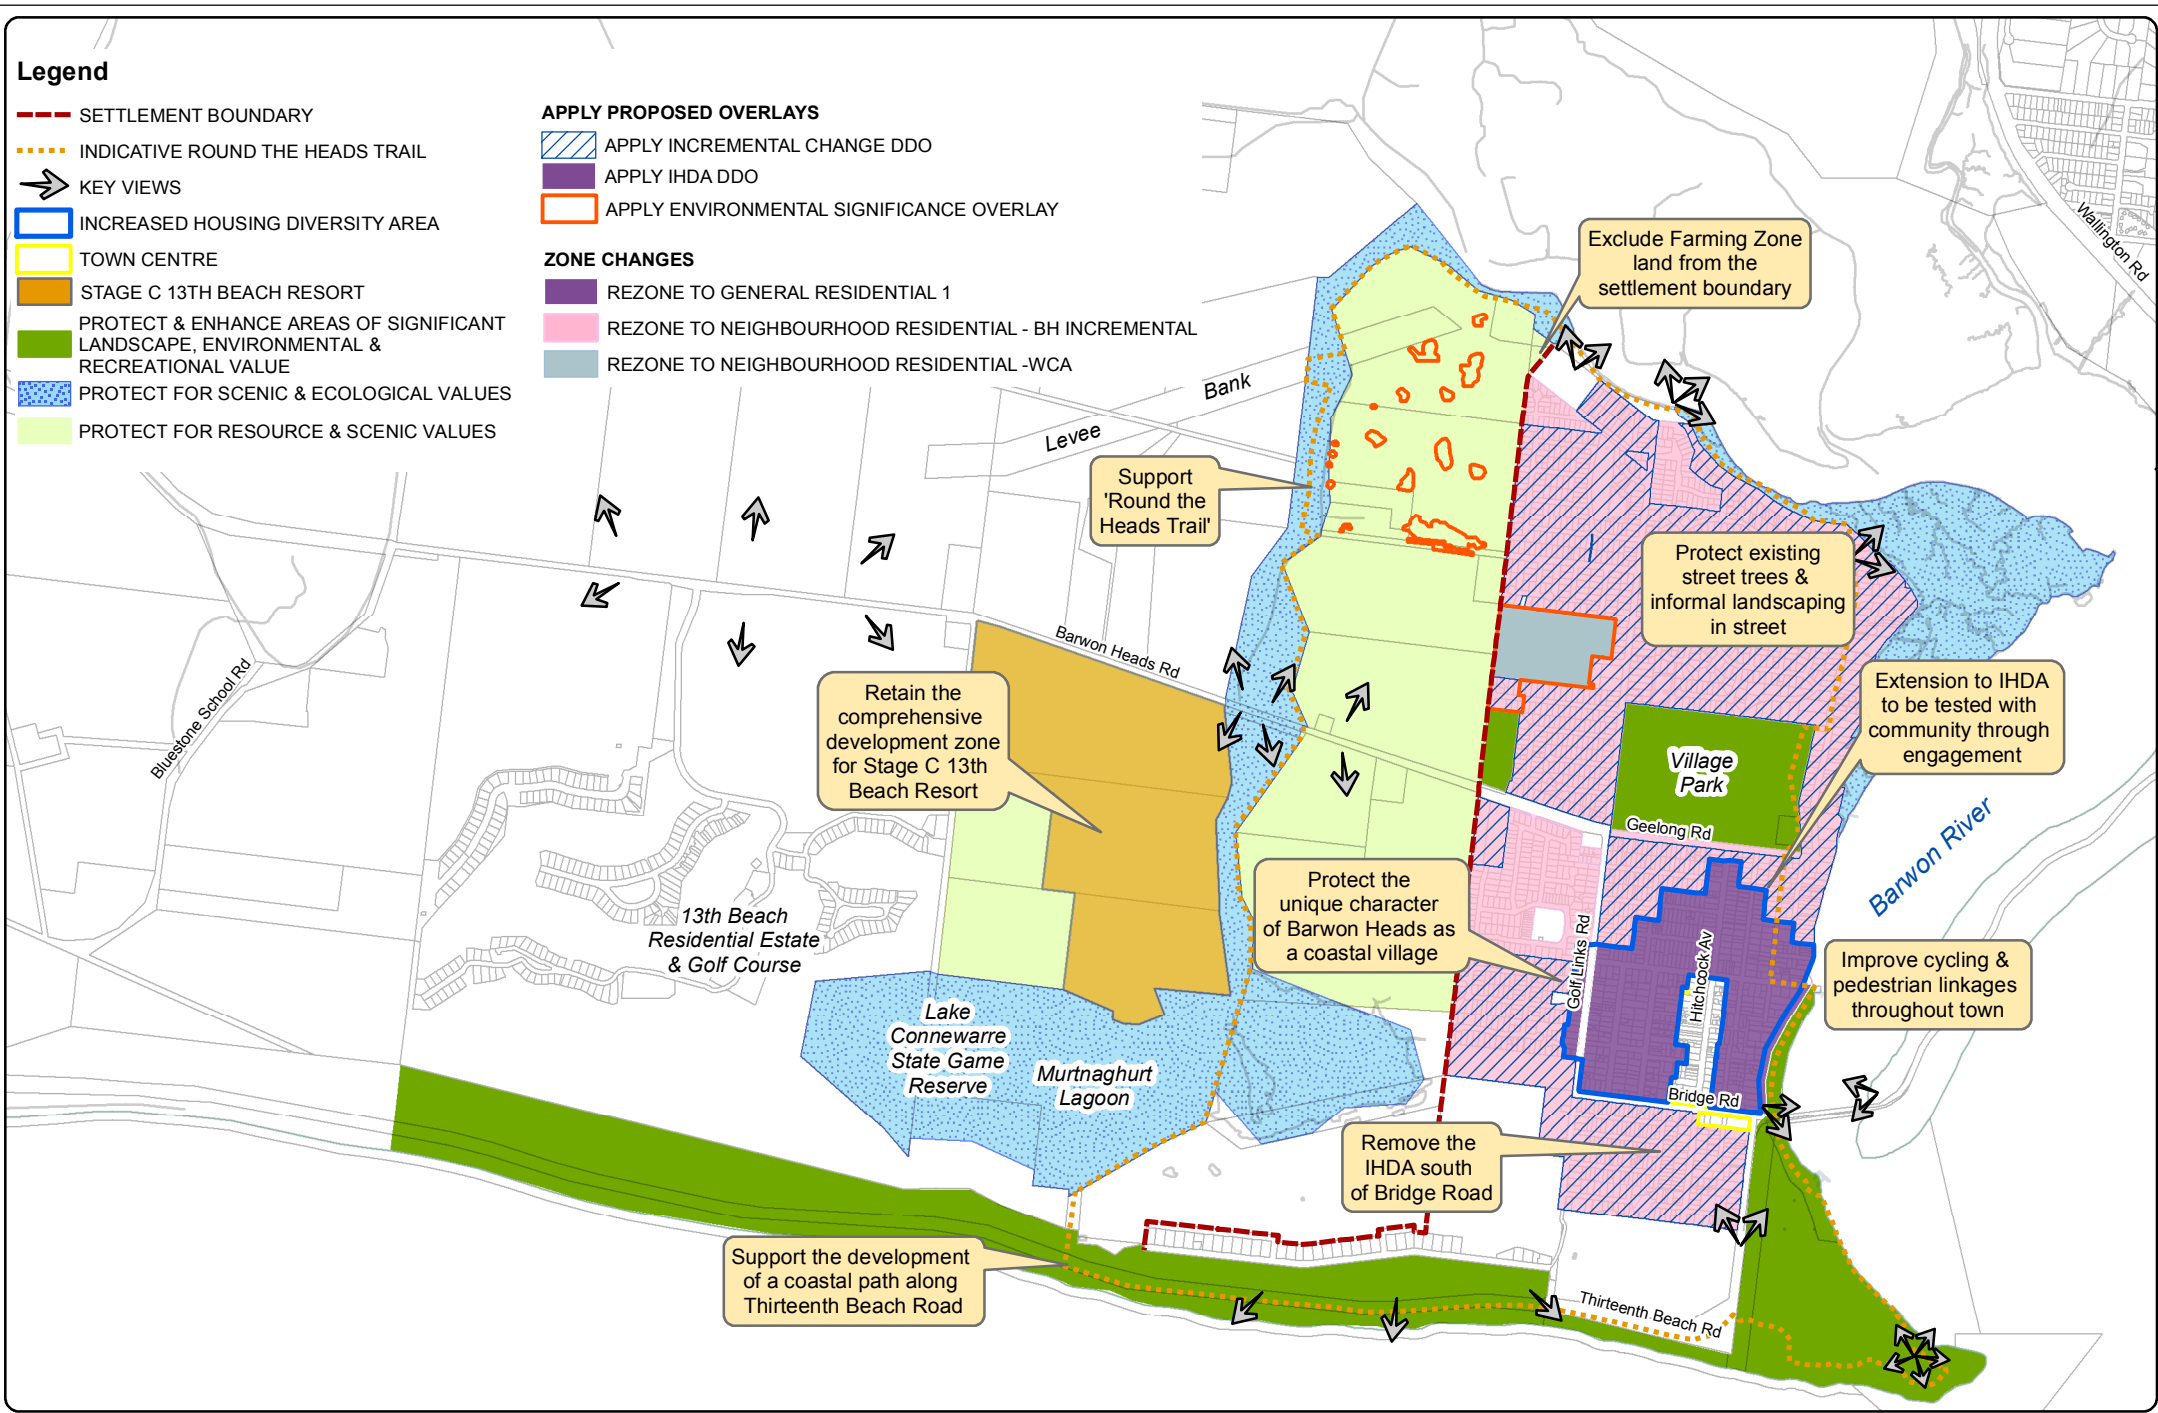

Legend

- SETTLEMENT BOUNDARY
- - - INDICATIVE ROUND THE HEADS TRAIL
- KEY VIEWS
- INCREASED HOUSING DIVERSITY AREA
- TOWN CENTRE
- STAGE C 13TH BEACH RESORT
- PROTECT & ENHANCE AREAS OF SIGNIFICANT LANDSCAPE, ENVIRONMENTAL & RECREATIONAL VALUE
- PROTECT FOR SCENIC & ECOLOGICAL VALUES
- PROTECT FOR RESOURCE & SCENIC VALUES

- APPLY PROPOSED OVERLAYS**
- APPLY INCREMENTAL CHANGE DDO
 - APPLY IHDA DDO
 - APPLY ENVIRONMENTAL SIGNIFICANCE OVERLAY

- ZONE CHANGES**
- REZONE TO GENERAL RESIDENTIAL 1
 - REZONE TO NEIGHBOURHOOD RESIDENTIAL - BH INCREMENTAL
 - REZONE TO NEIGHBOURHOOD RESIDENTIAL -WCA

Barwon Heads Structure Plan Map No. 02