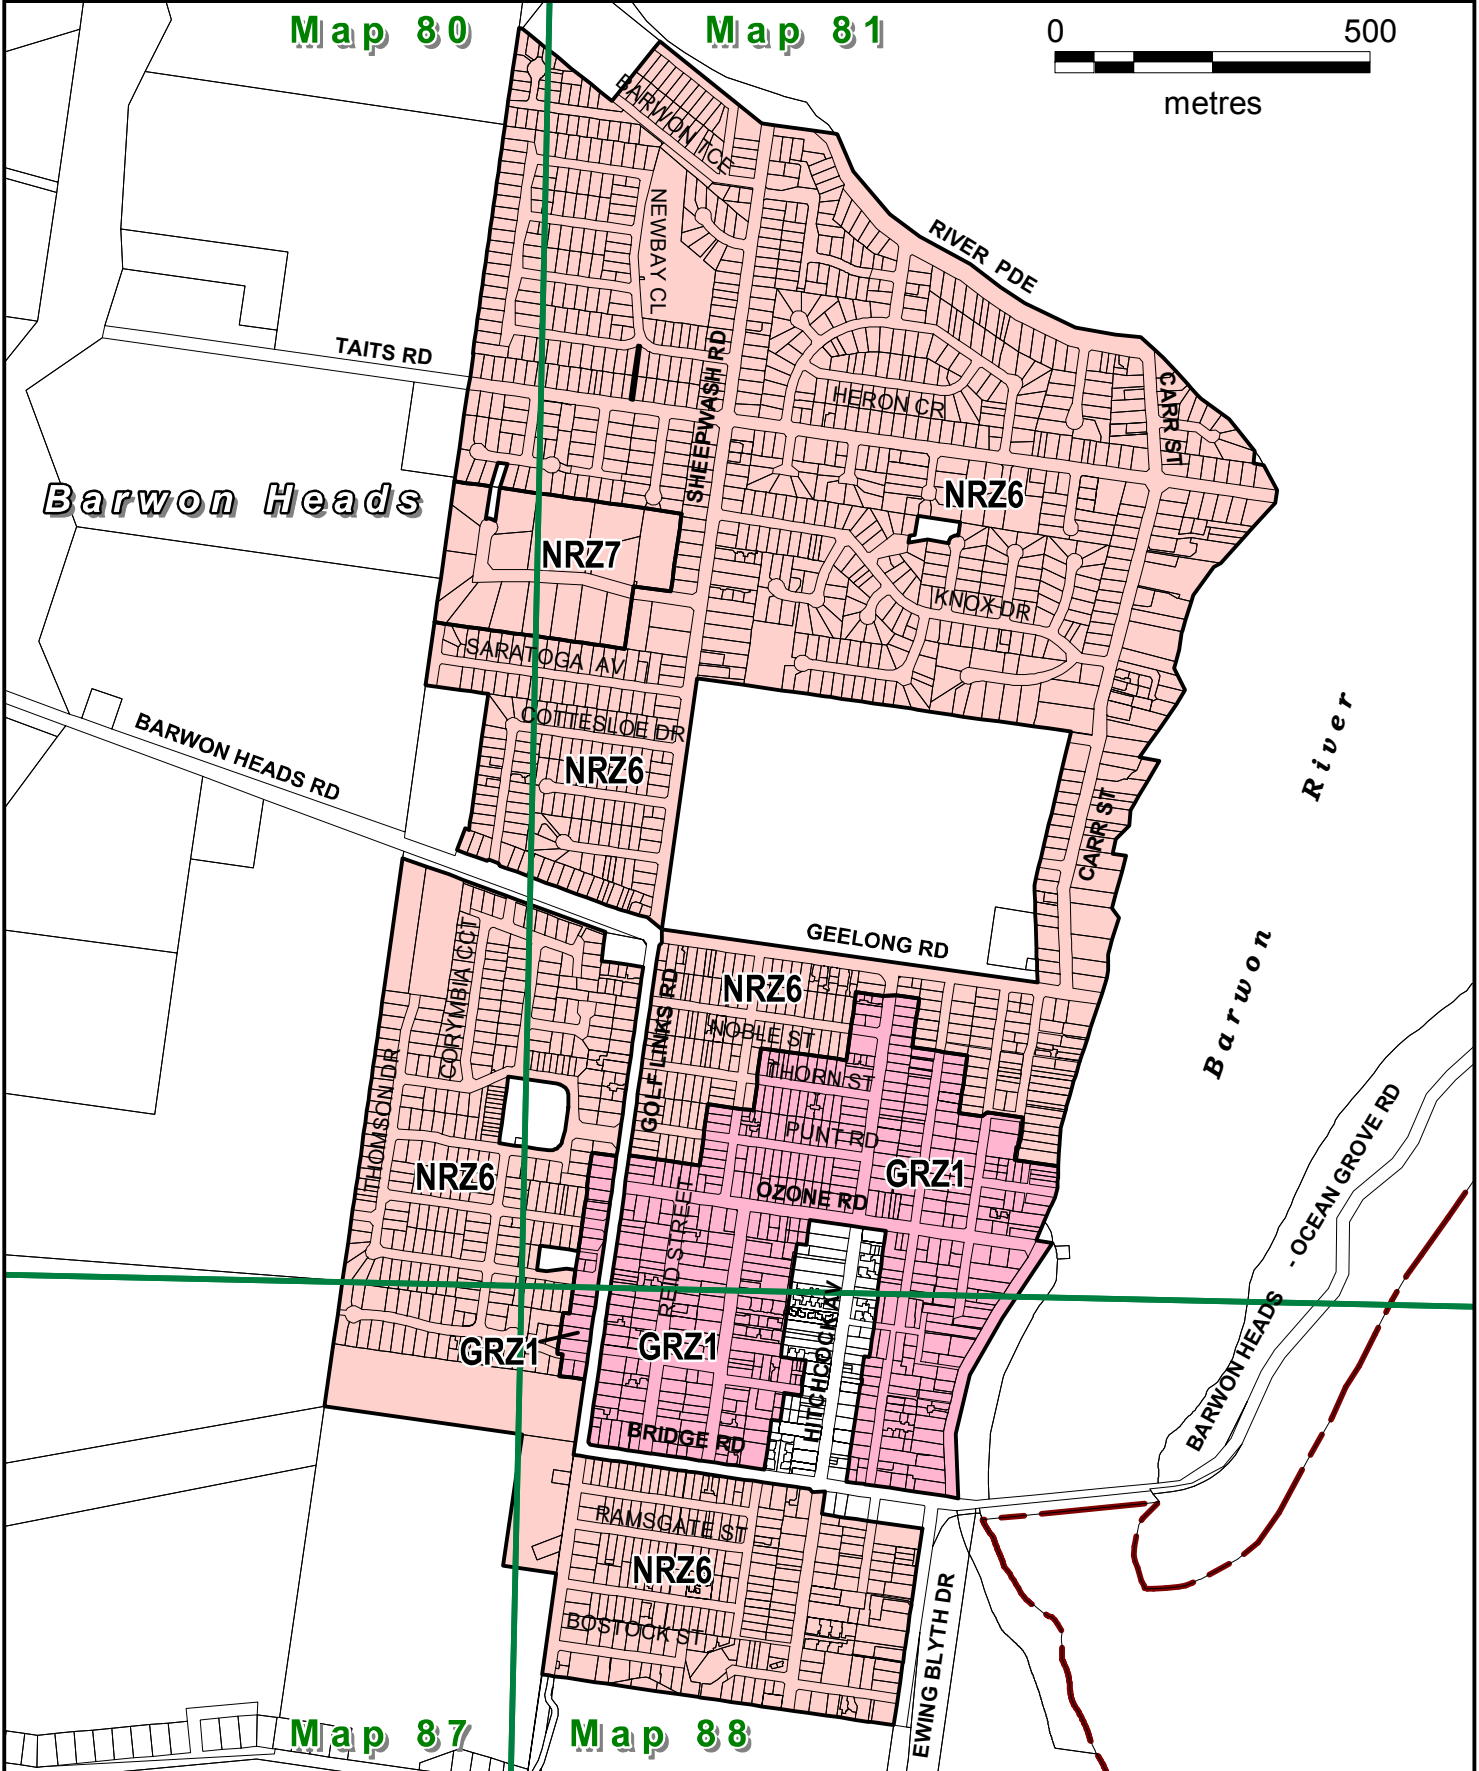

GREATER GEELONG PLANNING SCHEME

Map 80

Map 81

LEGEND

- GRZ1 General Residential Zone - Schedule 1
- NRZ Neighbourhood Residential Zone (Schedule as shown)

Part of Planning Scheme Maps 80, 81, 87 & 88

AMENDMENT C375