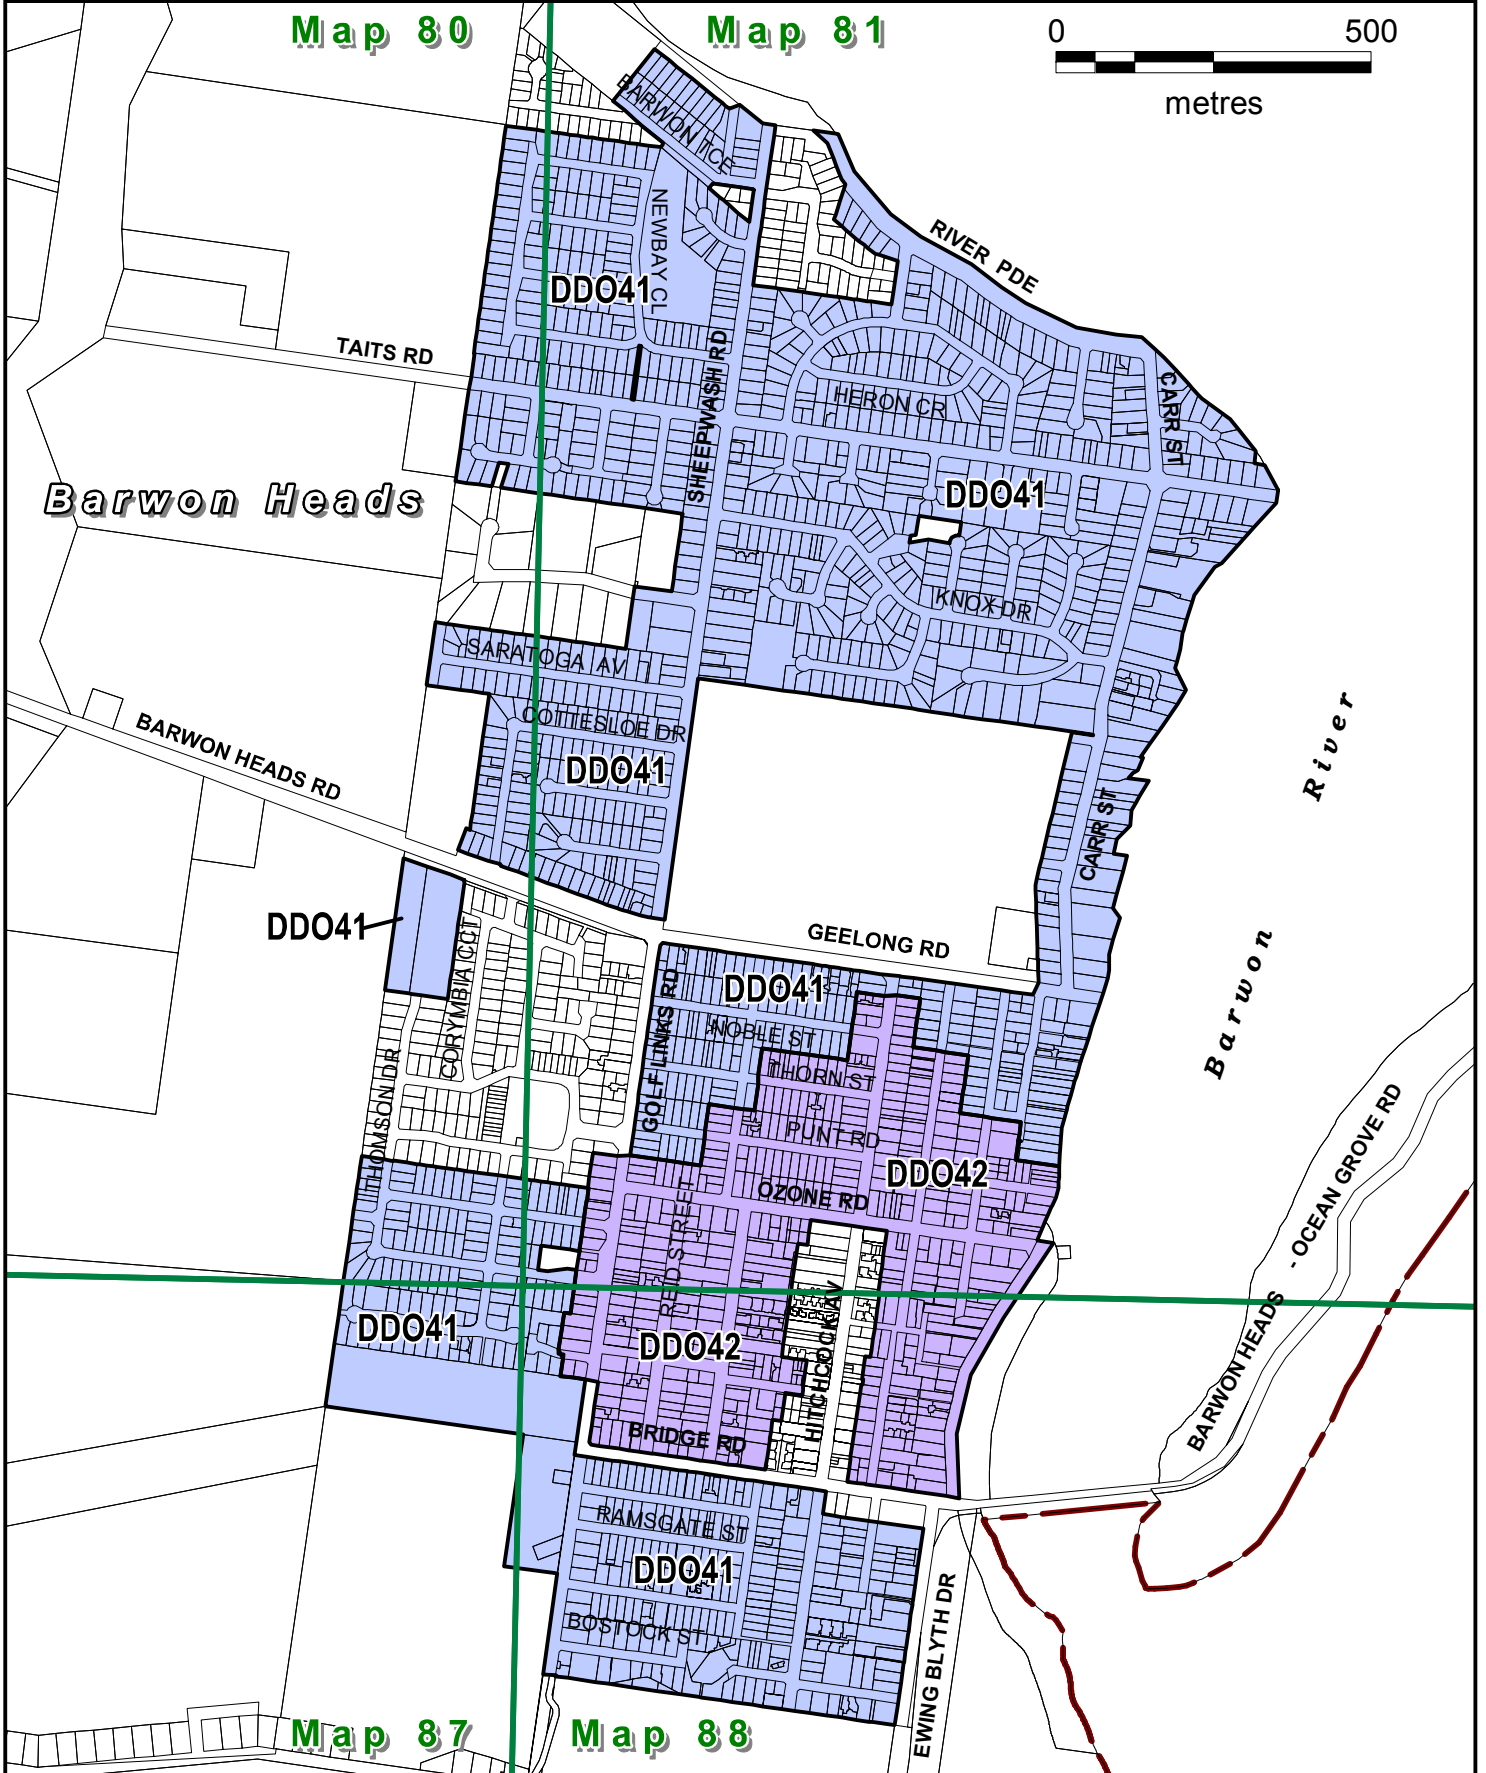

GREATER GEELONG PLANNING SCHEME

Map 80

Map 81

Map 87

Map 88

LEGEND

- DDO41 Design and Development Overlay - Schedule 41
- DDO42 Design and Development Overlay - Schedule 42

Part of Planning Scheme Maps 80DDO, 81DDO, 87DDO & 88DDO