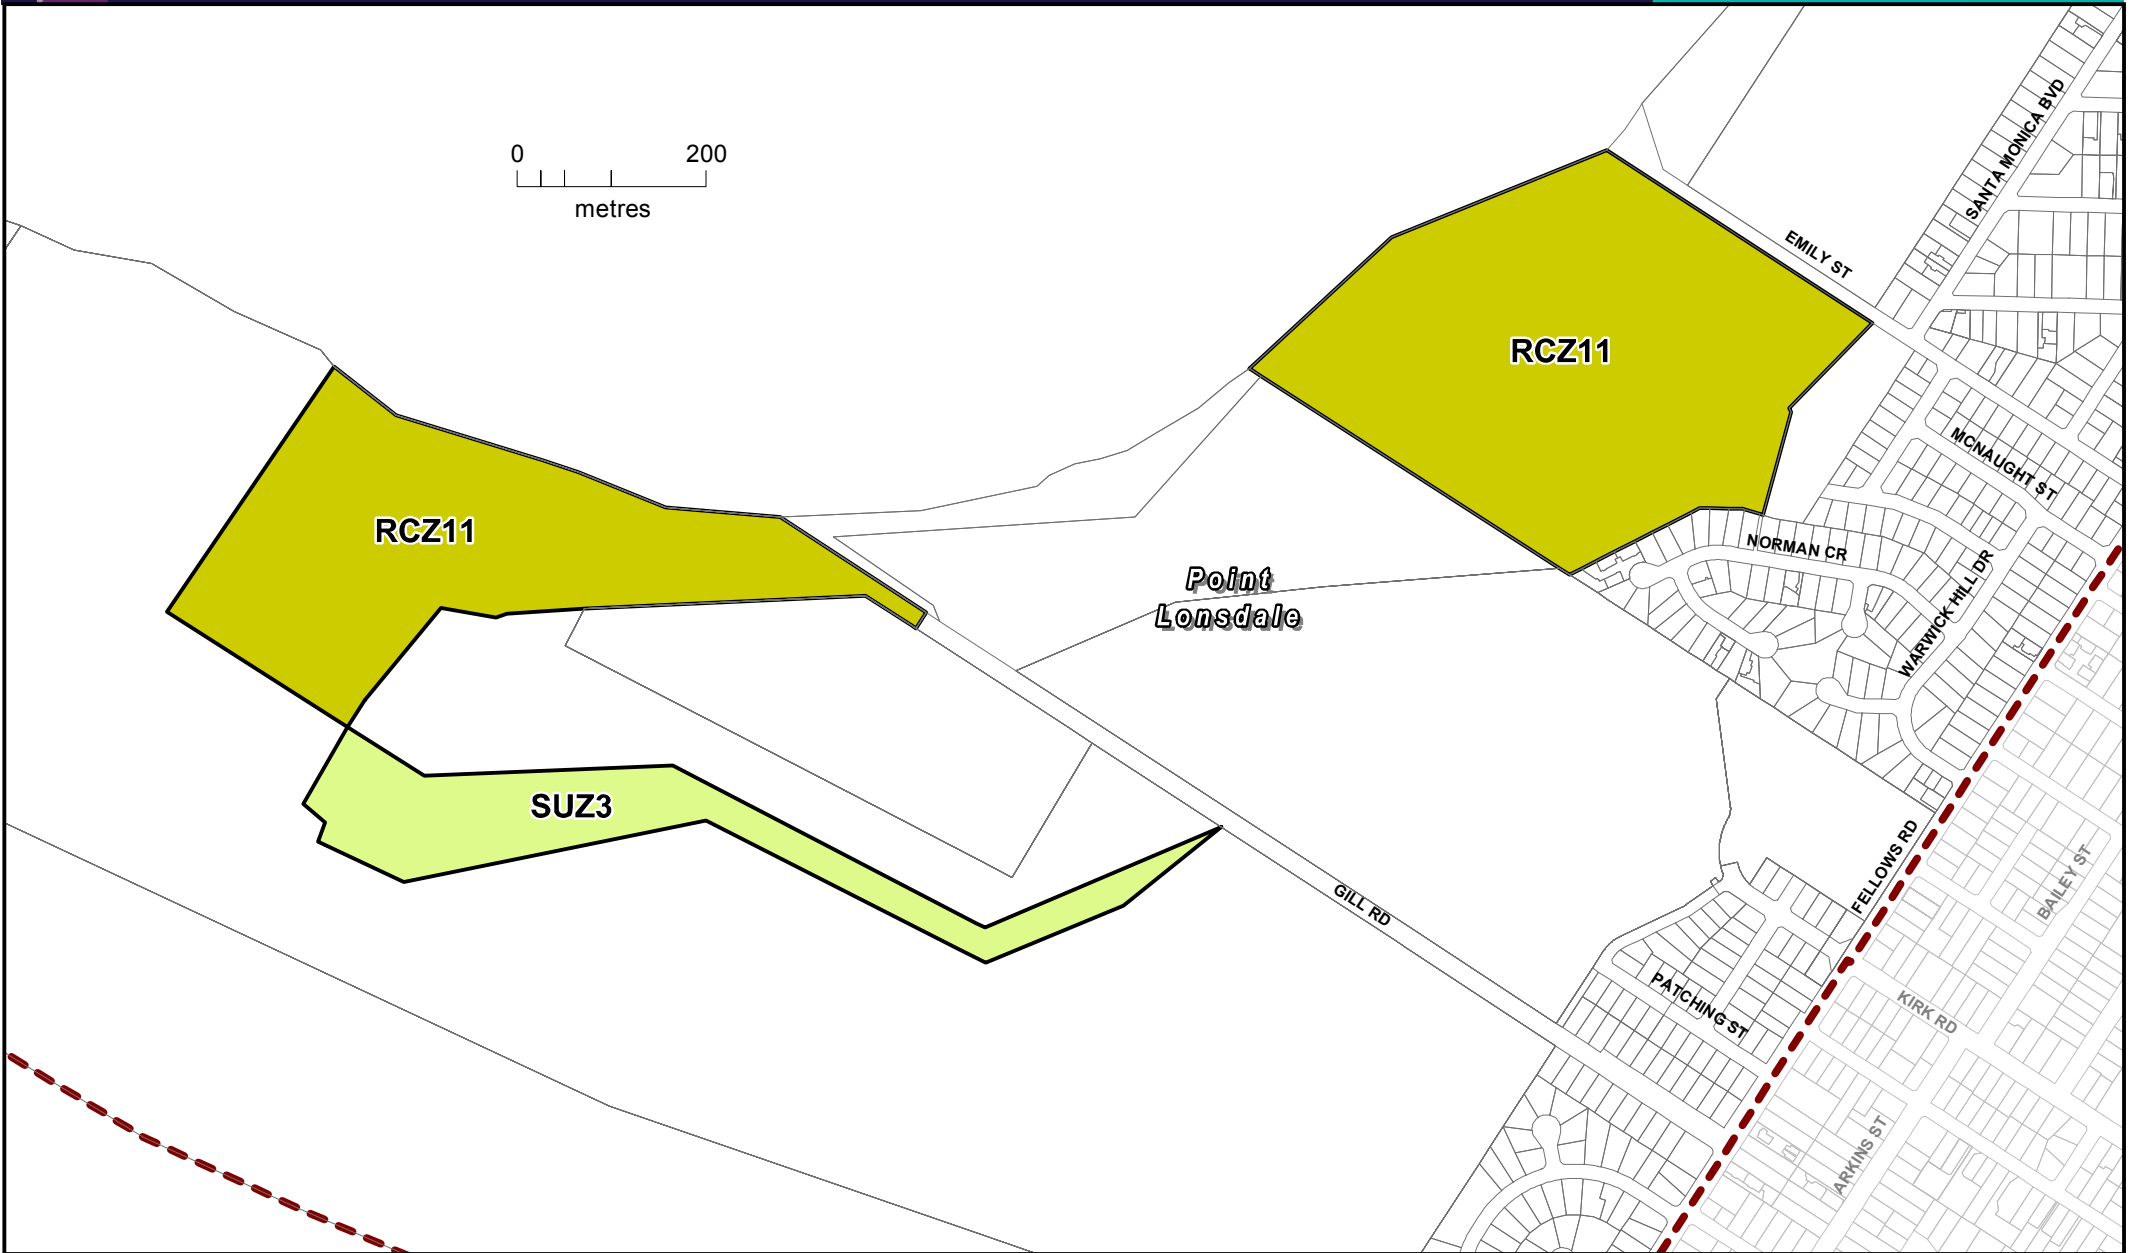

GREATER GEELONG PLANNING SCHEME

RCZ11 RURAL CONSERVATION ZONE - SCHEDULE 11 **SUZ3** SPECIAL USE ZONE - SCHEDULE 3

Part of Planning Scheme Map 83

AMENDMENT C373