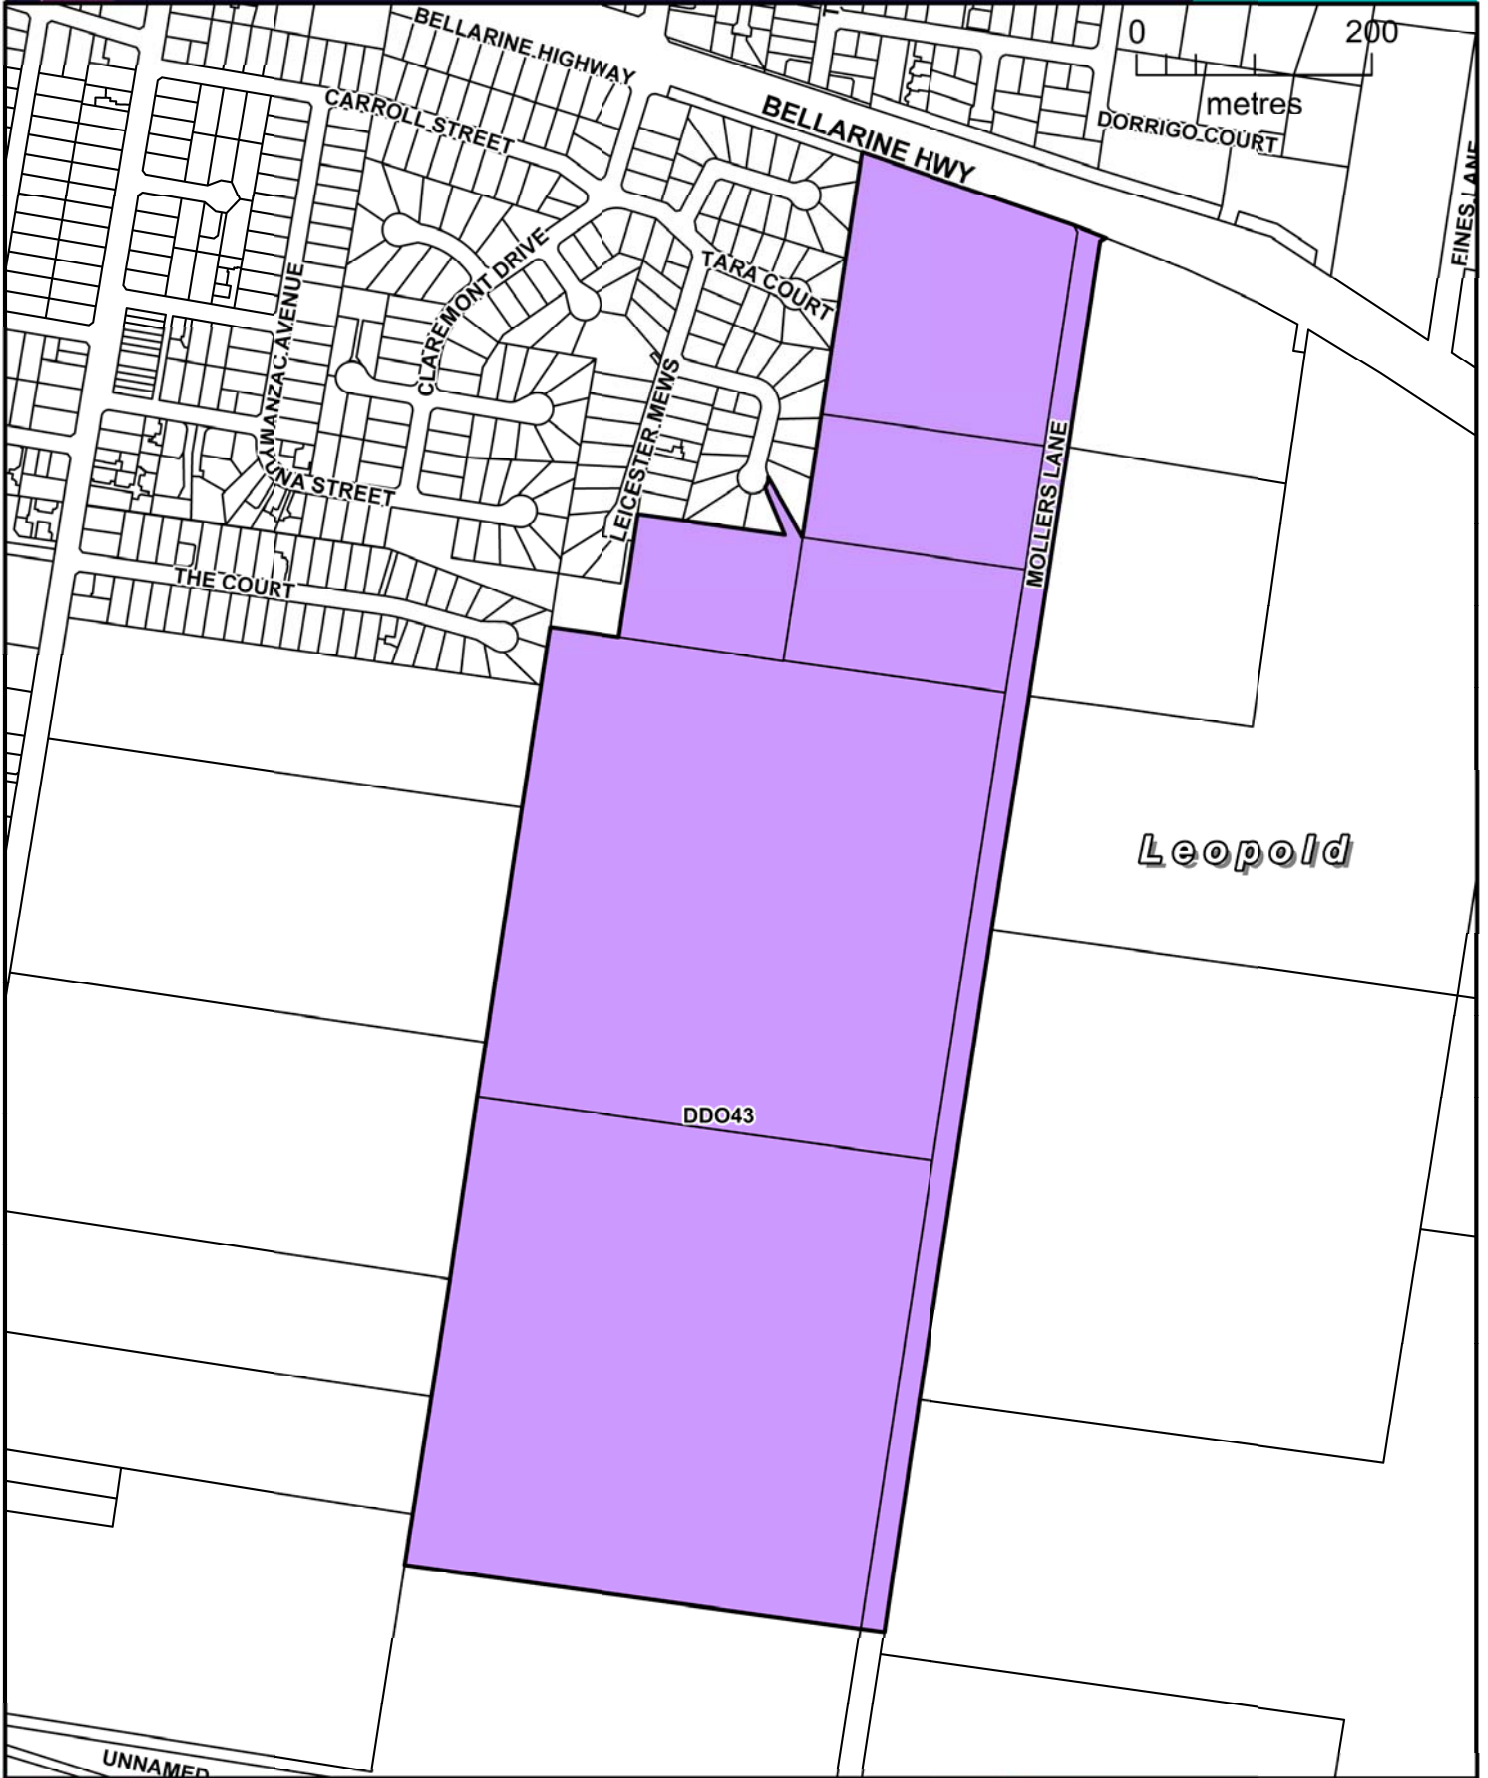

GREATER GEELONG PLANNING SCHEME

LEGEND

DDO43 DESIGN AND DEVELOPMENT OVERLAY - SCHEDULE 43

Part of Planning Scheme Map 69DDO

AMENDMENT C367