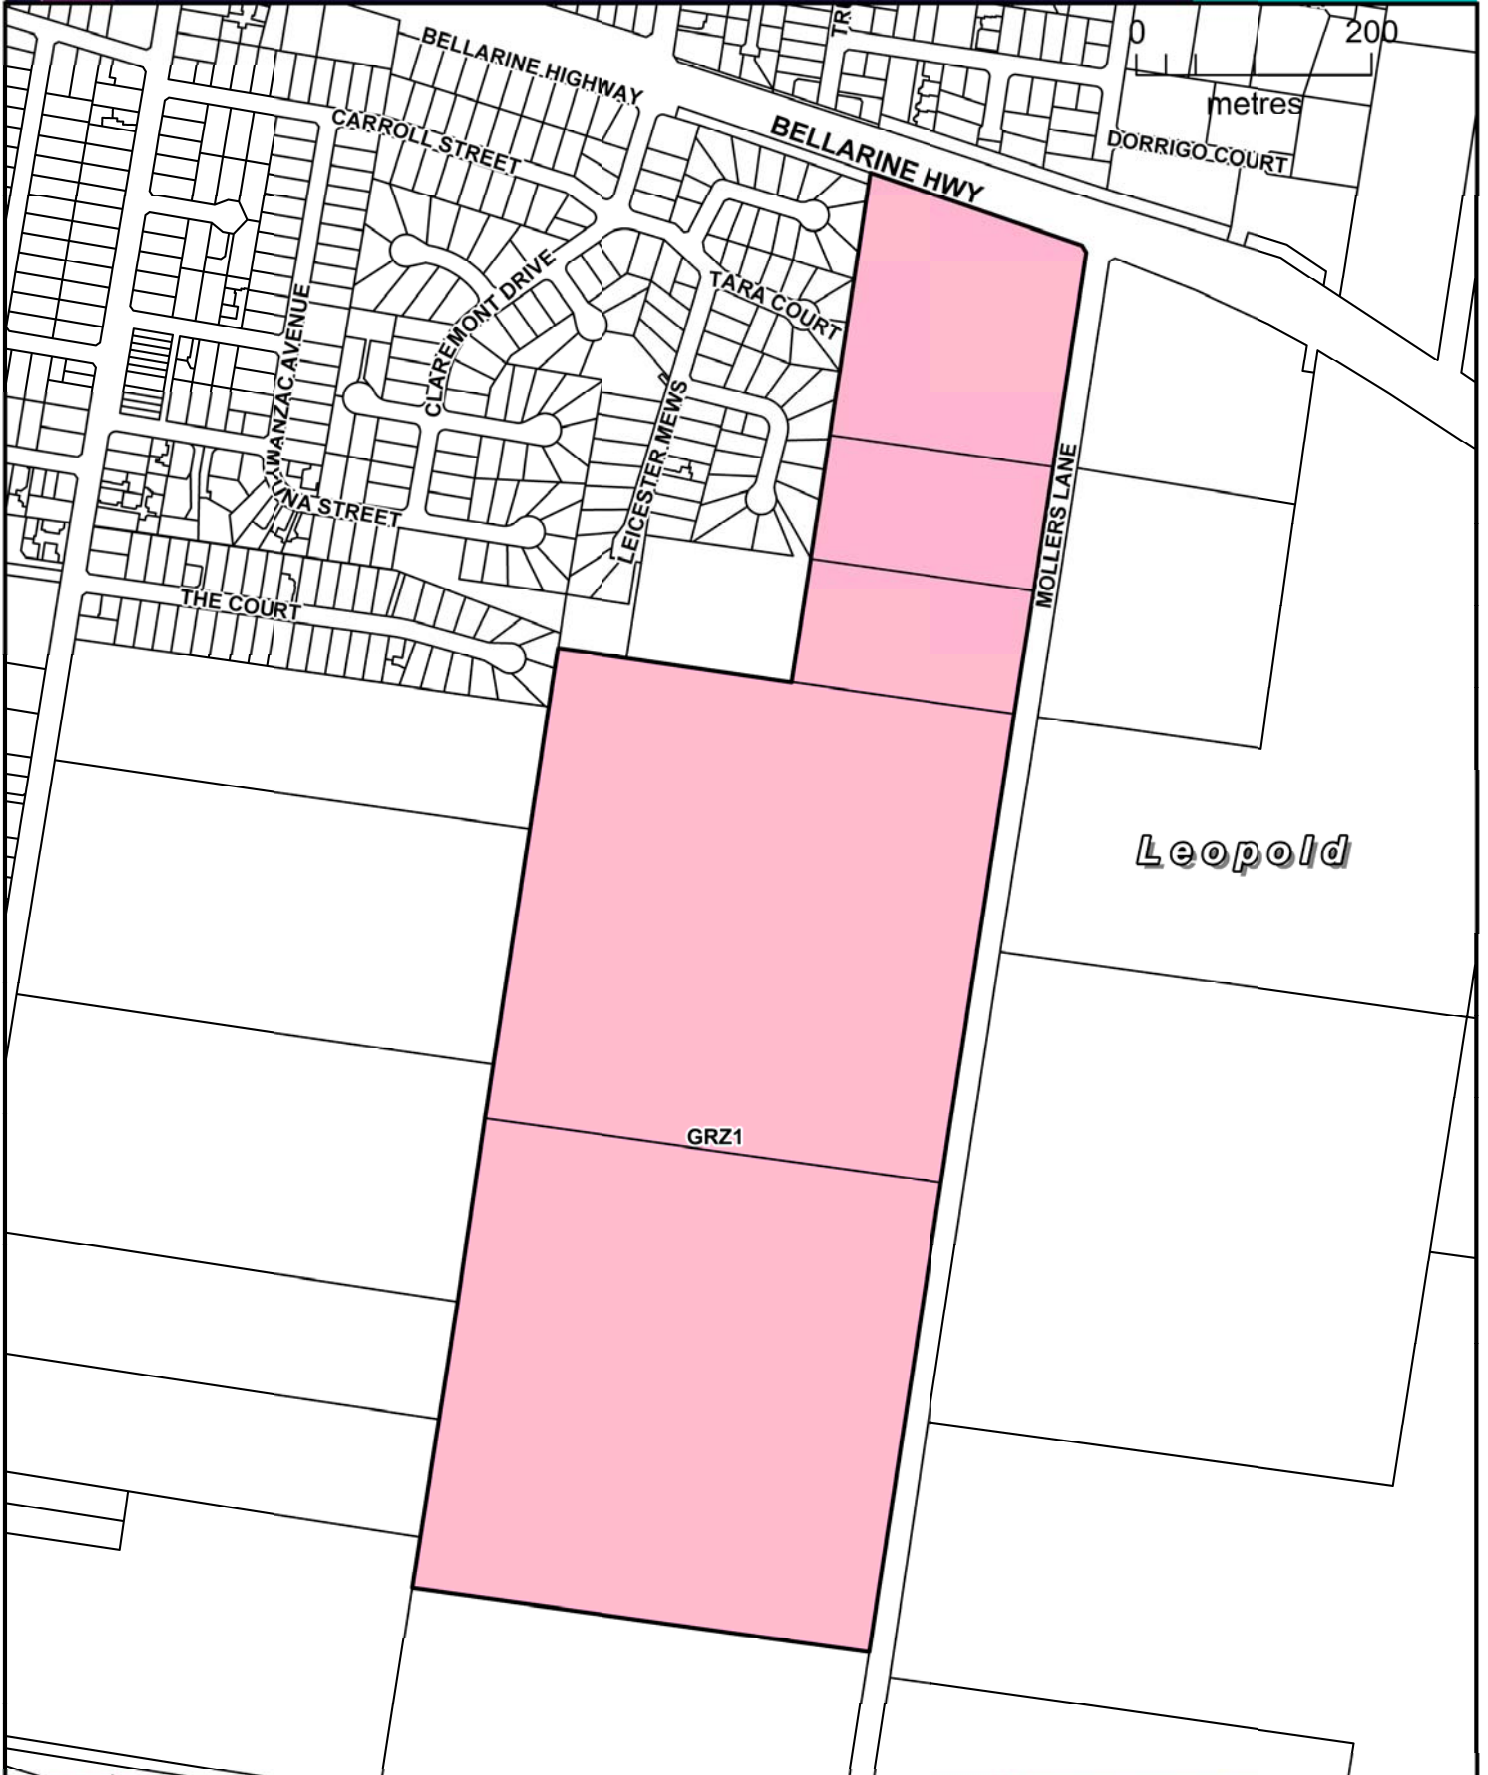

# GREATER GEELONG PLANNING SCHEME

## LEGEND

 GRZ1 GENERAL RESIDENTIAL ZONE - SCHEDULE 1

Part of Planning Scheme Map 69