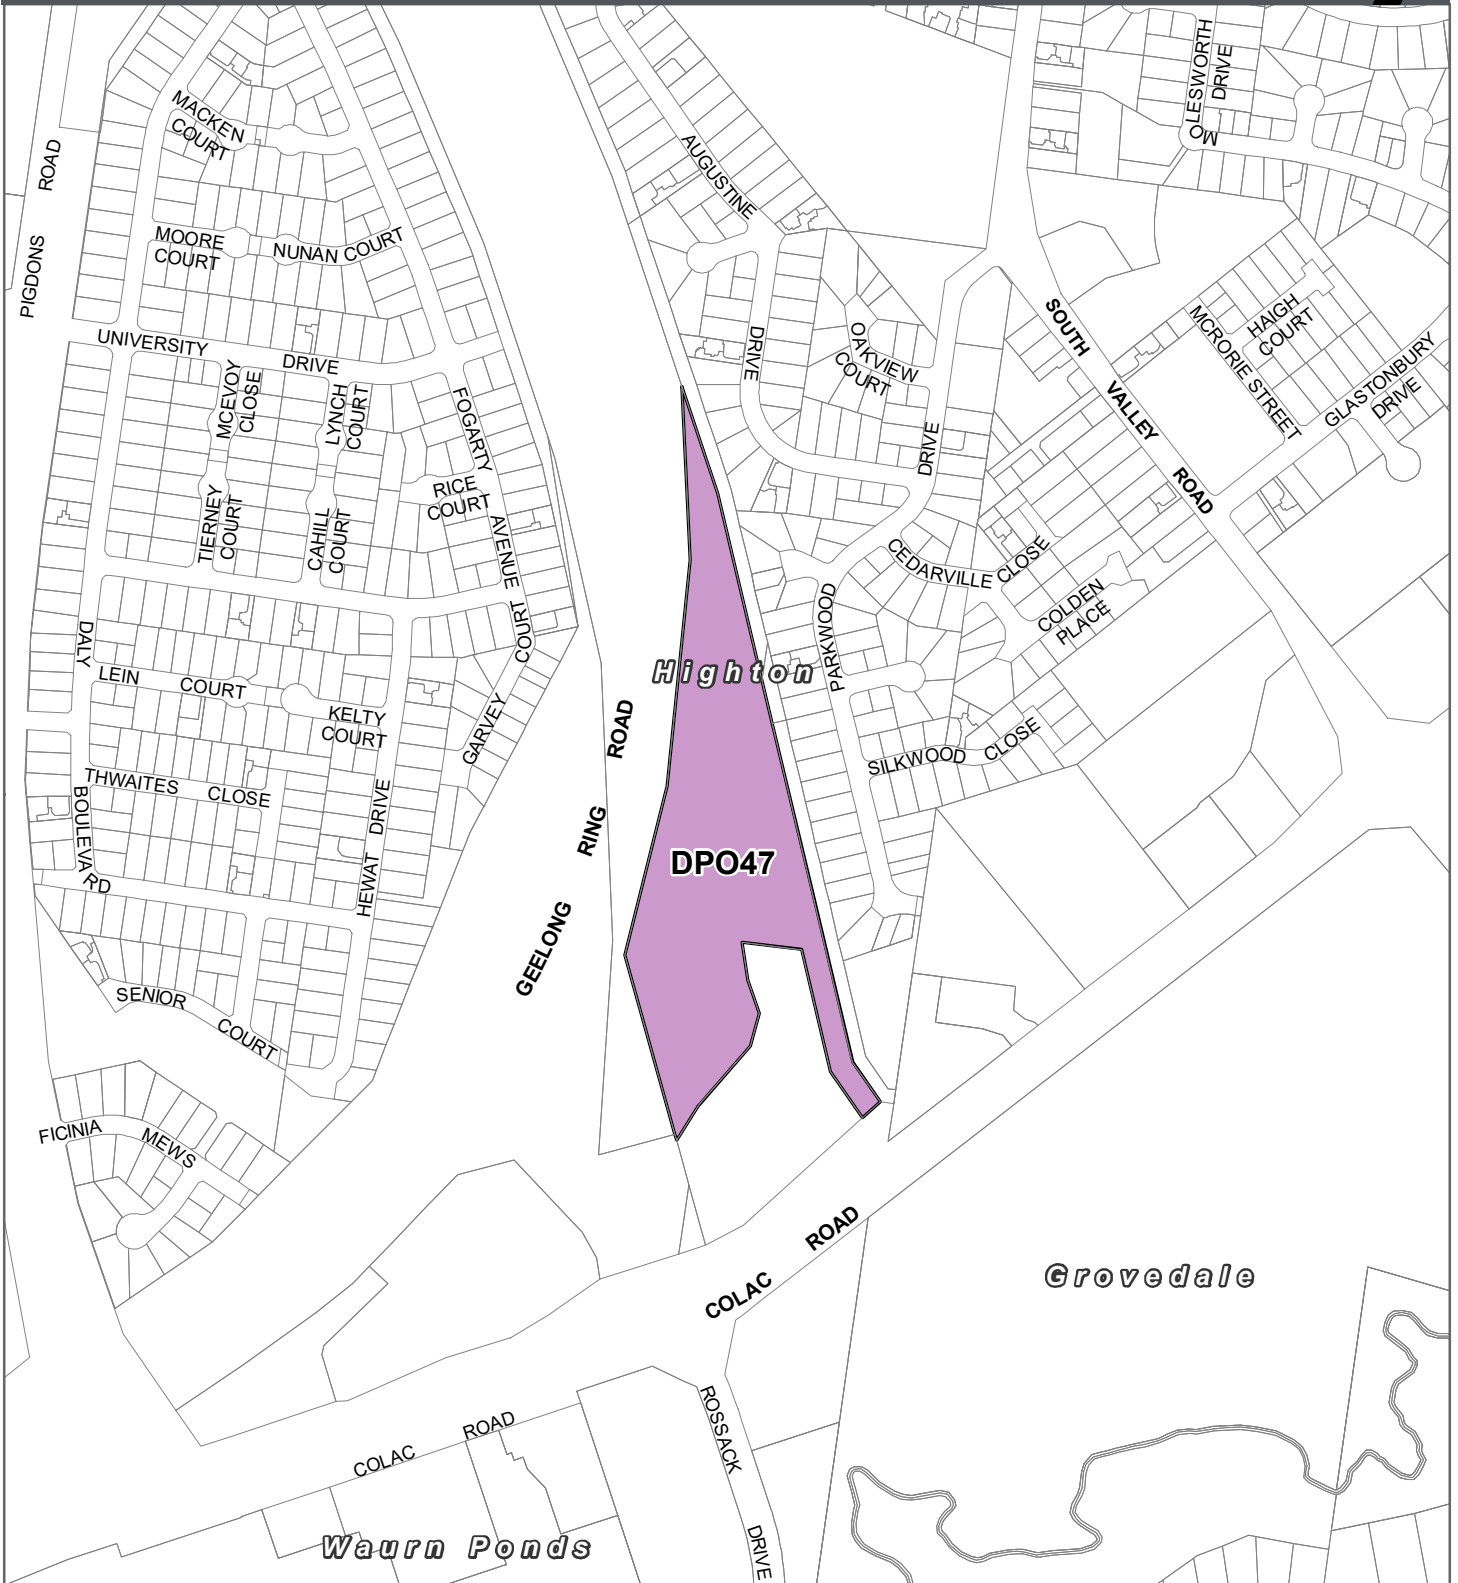

GREATER GEELONG PLANNING SCHEME - LOCAL PROVISION AMENDMENT C397gee

LEGEND

-  DPO47 - Development Plan Overlay - Schedule 47
-  Local Government Area

Part of Planning Scheme Map 66DPO

Disclaimer

This publication may be of assistance to you but the State of Victoria and its employees do not guarantee that the publication is without flaw of any kind or is wholly appropriate for your particular purposes and therefore disclaims all liability for any error, loss or other consequence which may arise from you relying on any information in this publication.

© The State of Victoria Department of Transport and Planning 2025

Planning Group
Print Date: 14/01/2025
Amendment Version: 3