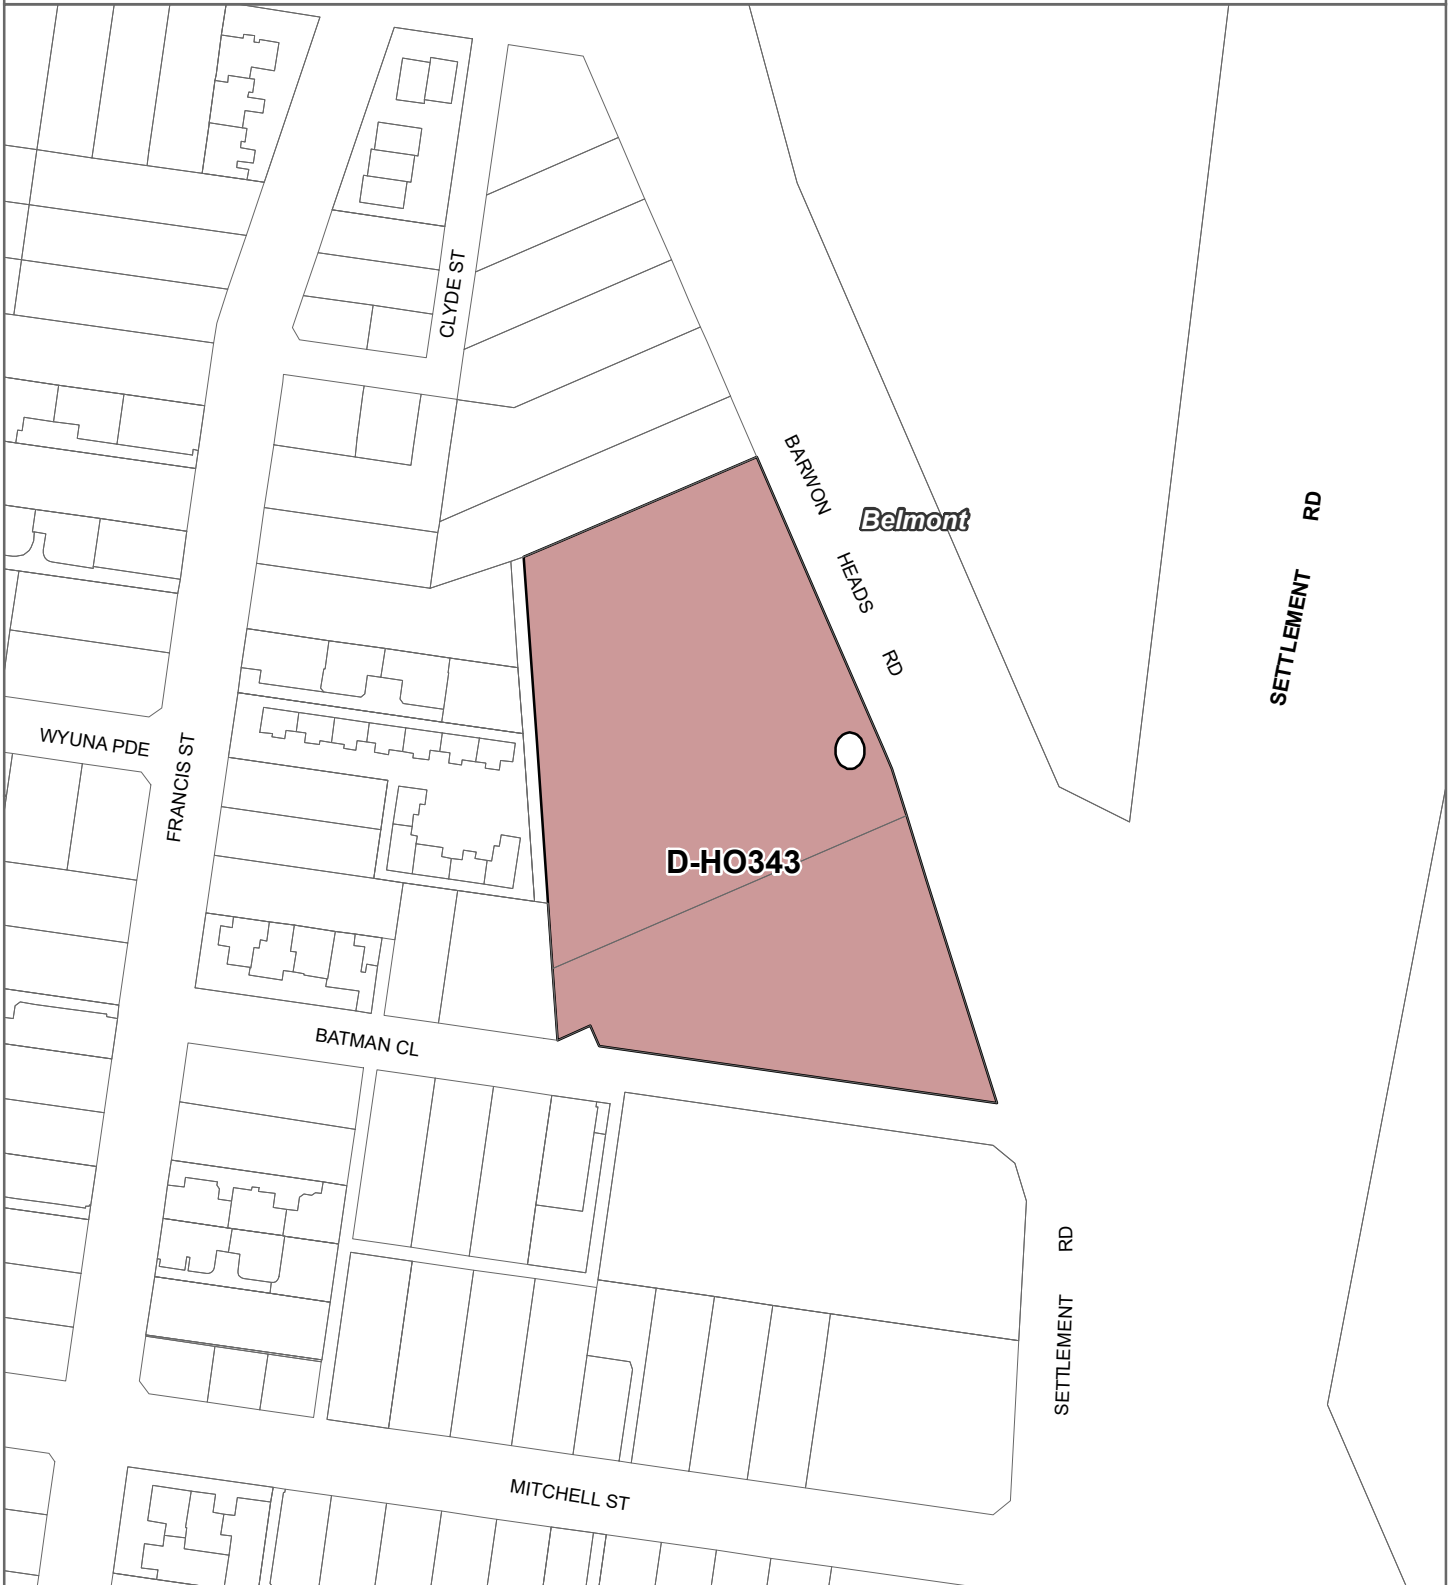

GREATER GEELONG PLANNING SCHEME - LOCAL PROVISION AMENDMENT C409ggee

LEGEND

- D-HO - Area to be deleted from a Heritage Overlay
- Local Government Area

Part of Planning Scheme Map 53HO

Disclaimer

This publication may be of assistance to you but the State of Victoria and its employees do not guarantee that the publication is without flaw of any kind or is wholly appropriate for your particular purposes and therefore disclaims all liability for any error, loss or other consequence which may arise from you relying on any information in this publication.

© The State of Victoria Department of Environment, Land, Water and Planning 2020

Planning Group
Print Date: 18/02/2020
Amendment Version: 1

Environment,
Land, Water
and Planning