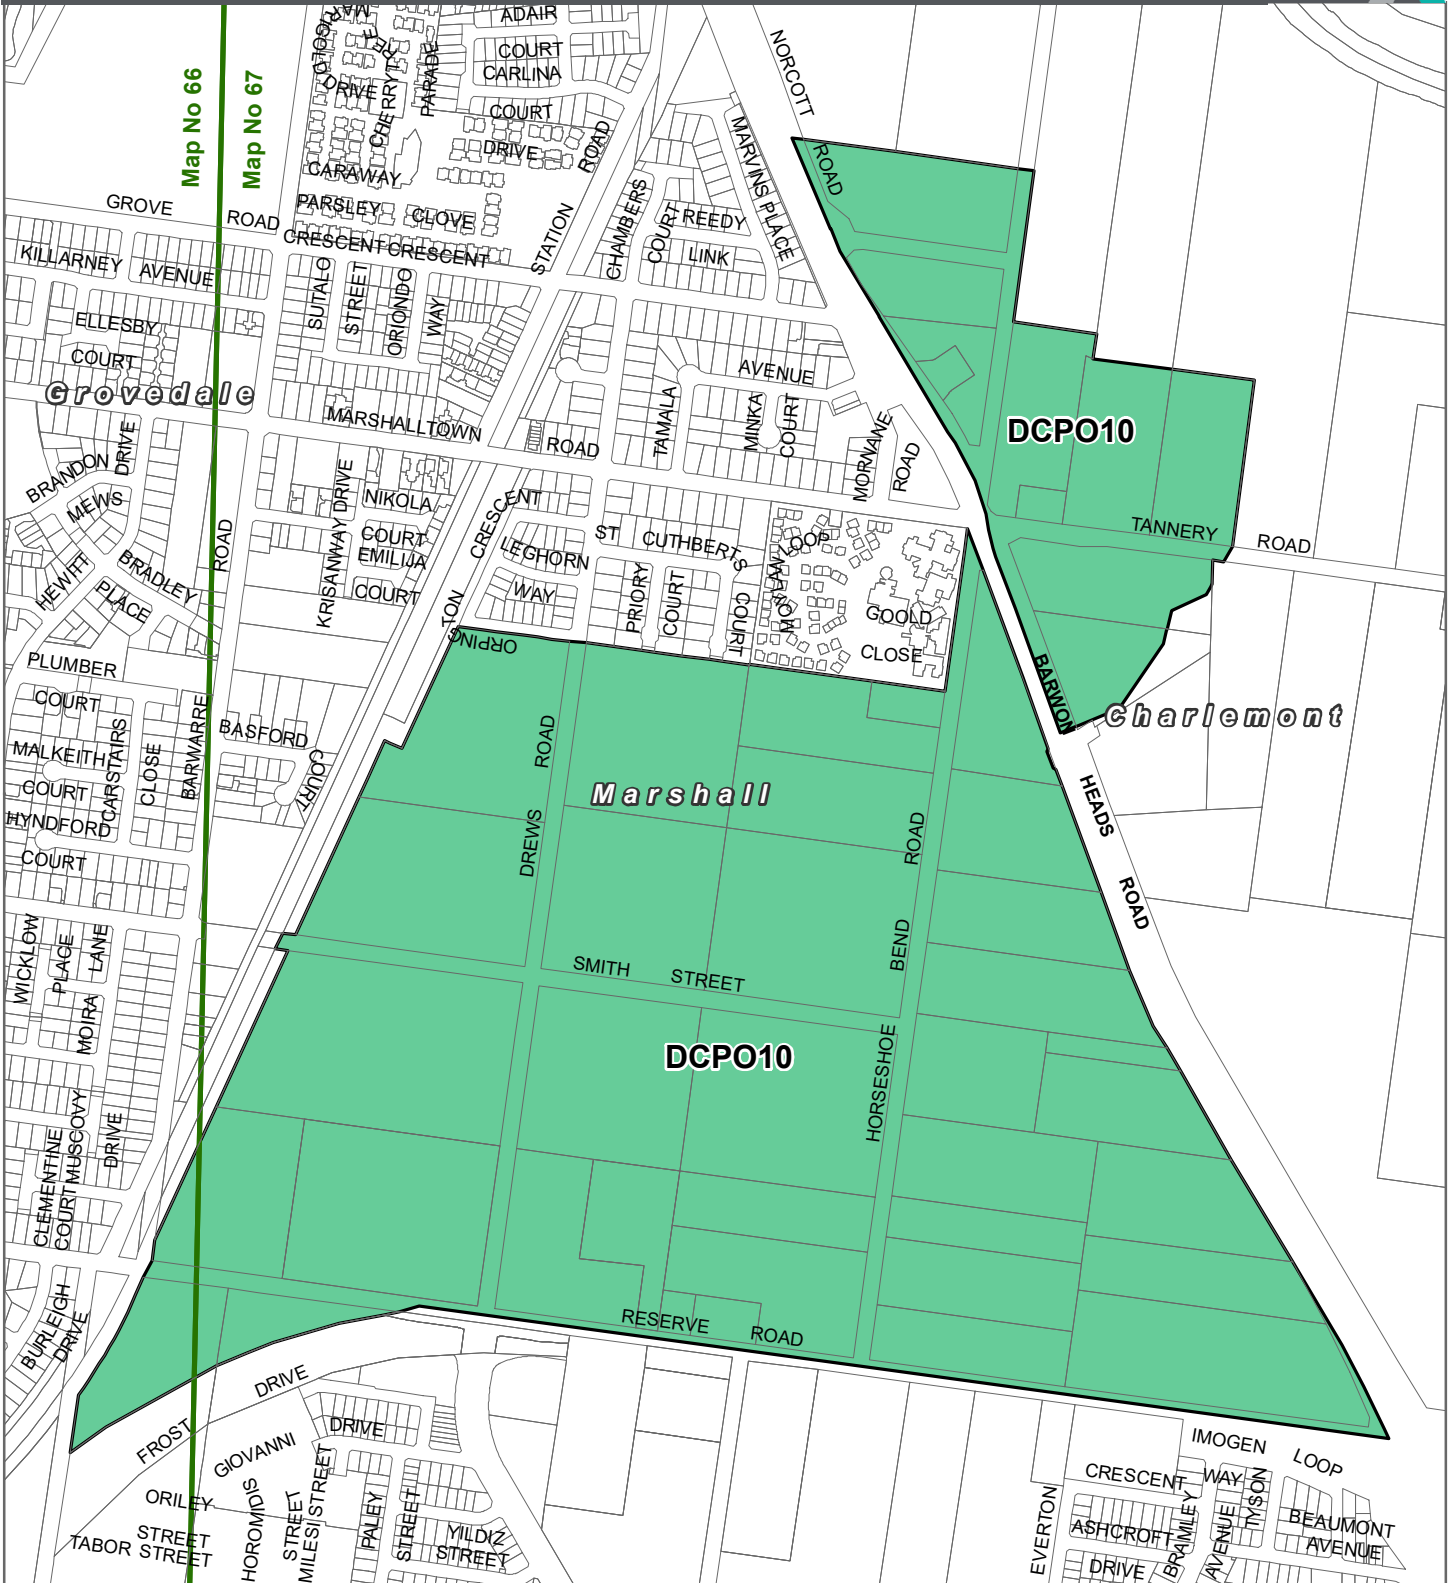

GREATER GEELONG PLANNING SCHEME - LOCAL PROVISION AMENDMENT C278gee

LEGEND

- DCPO10 - Development Contributions Plan Overlay - Schedule 10
- Local Government Area

Part of Planning Scheme Maps 66DCPO & 67DCPO