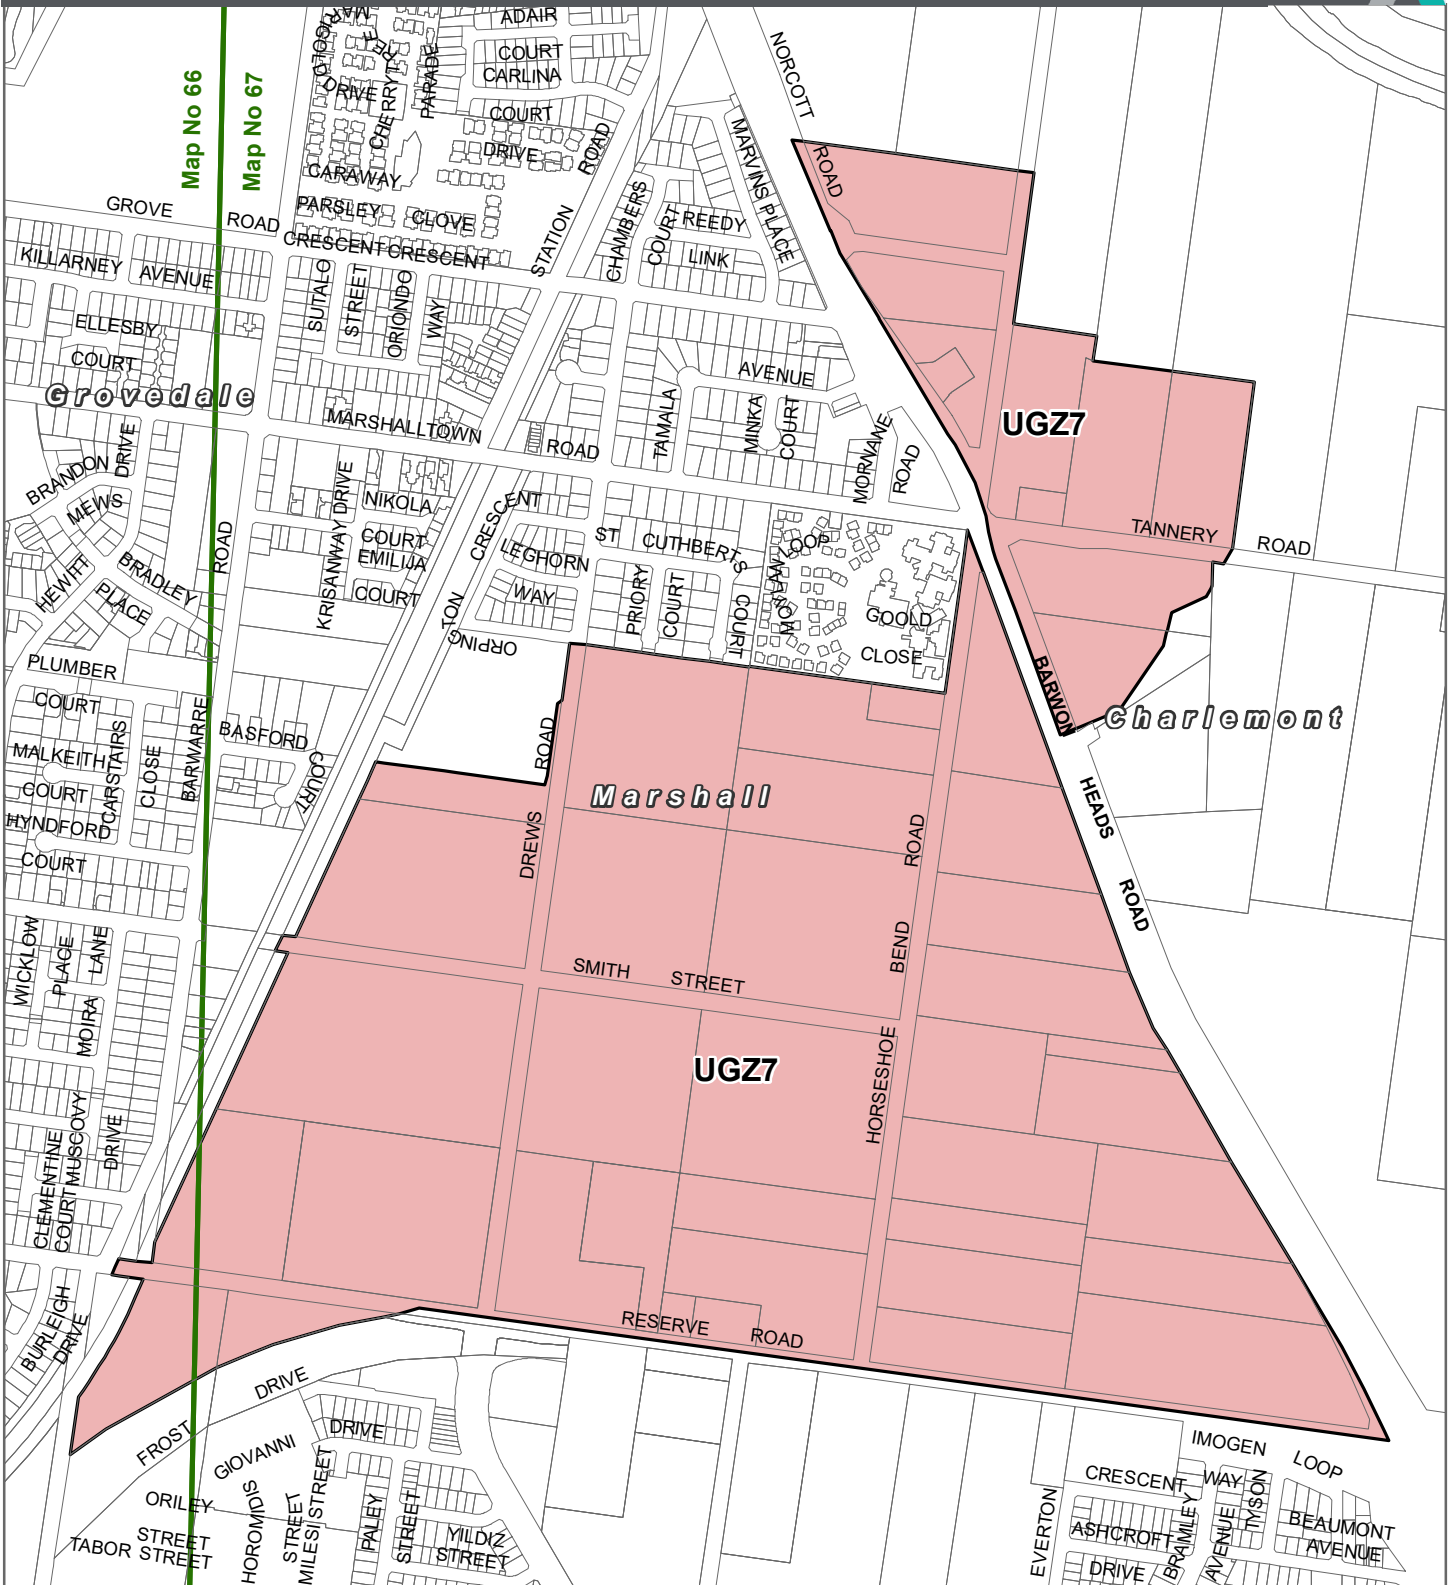

GREATER GEELONG PLANNING SCHEME - LOCAL PROVISION AMENDMENT C278gee

LEGEND

- UGZ - Urban Growth Zone
- Local Government Area

Part of Planning Scheme Maps 66 & 67

Disclaimer

This publication may be of assistance to you but the State of Victoria and its employees do not guarantee that the publication is without flaw of any kind or is wholly appropriate for your particular purposes and therefore disclaims all liability for any error, loss or other consequence which may arise from you relying on any information in this publication.

Planning Group
Print Date: 19/09/2023
Amendment Version: 1

Department of Transport and Planning