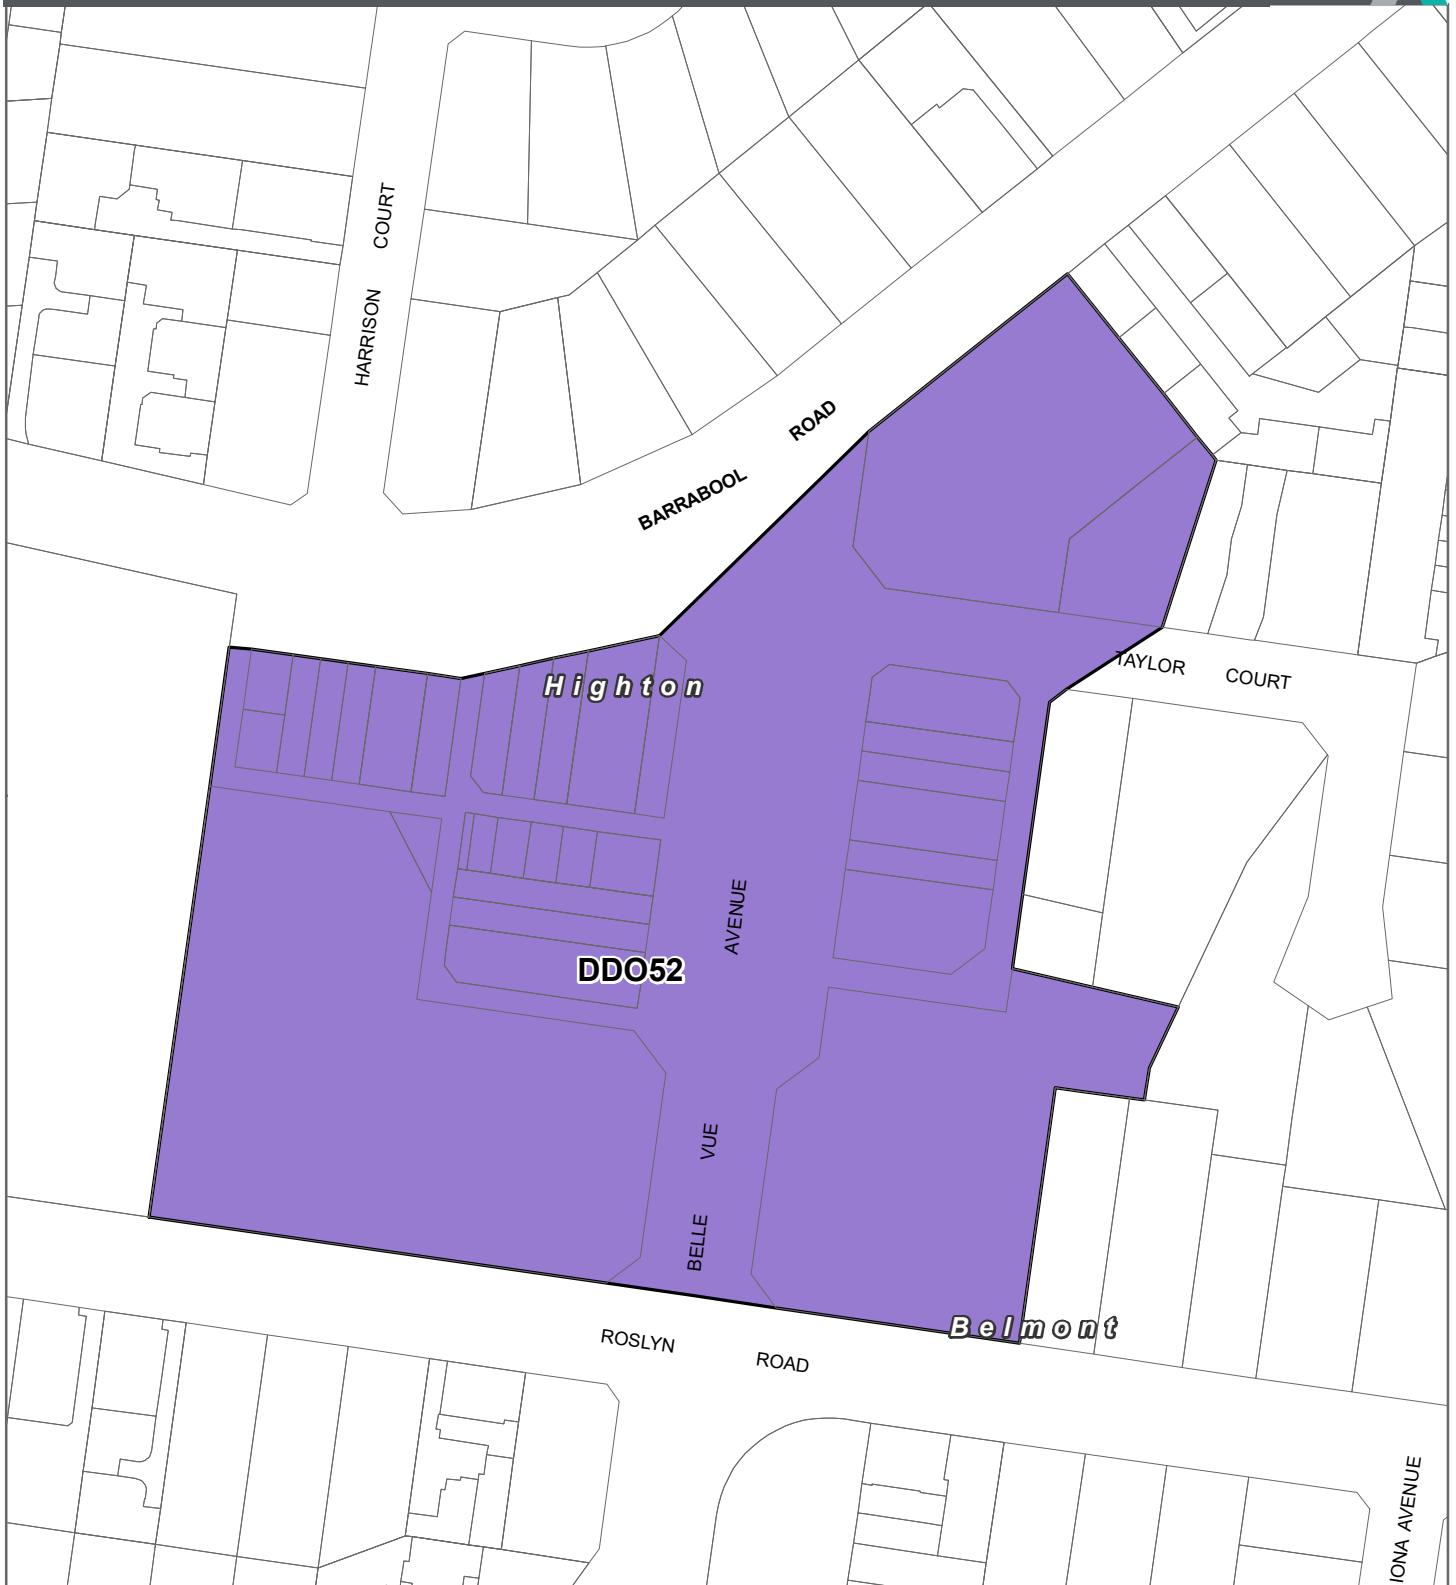

GREATER GEELONG PLANNING SCHEME - LOCAL PROVISION AMENDMENT C457ggee

LEGEND

-  DDO52 - Design and Development Overlay - Schedule 52
-  Local Government Area

Part of Planning Scheme Map 52DDO

Disclaimer
This publication may be of assistance to you but the State of Victoria and its employees do not guarantee that the publication is without flaw of any kind or is wholly appropriate for your particular purposes and therefore disclaims all liability for any error, loss or other consequence which may arise from you relying on any information in this publication.

Planning Group
Print Date: 26/06/2024
Amendment Version: 1

Department of Transport and Planning