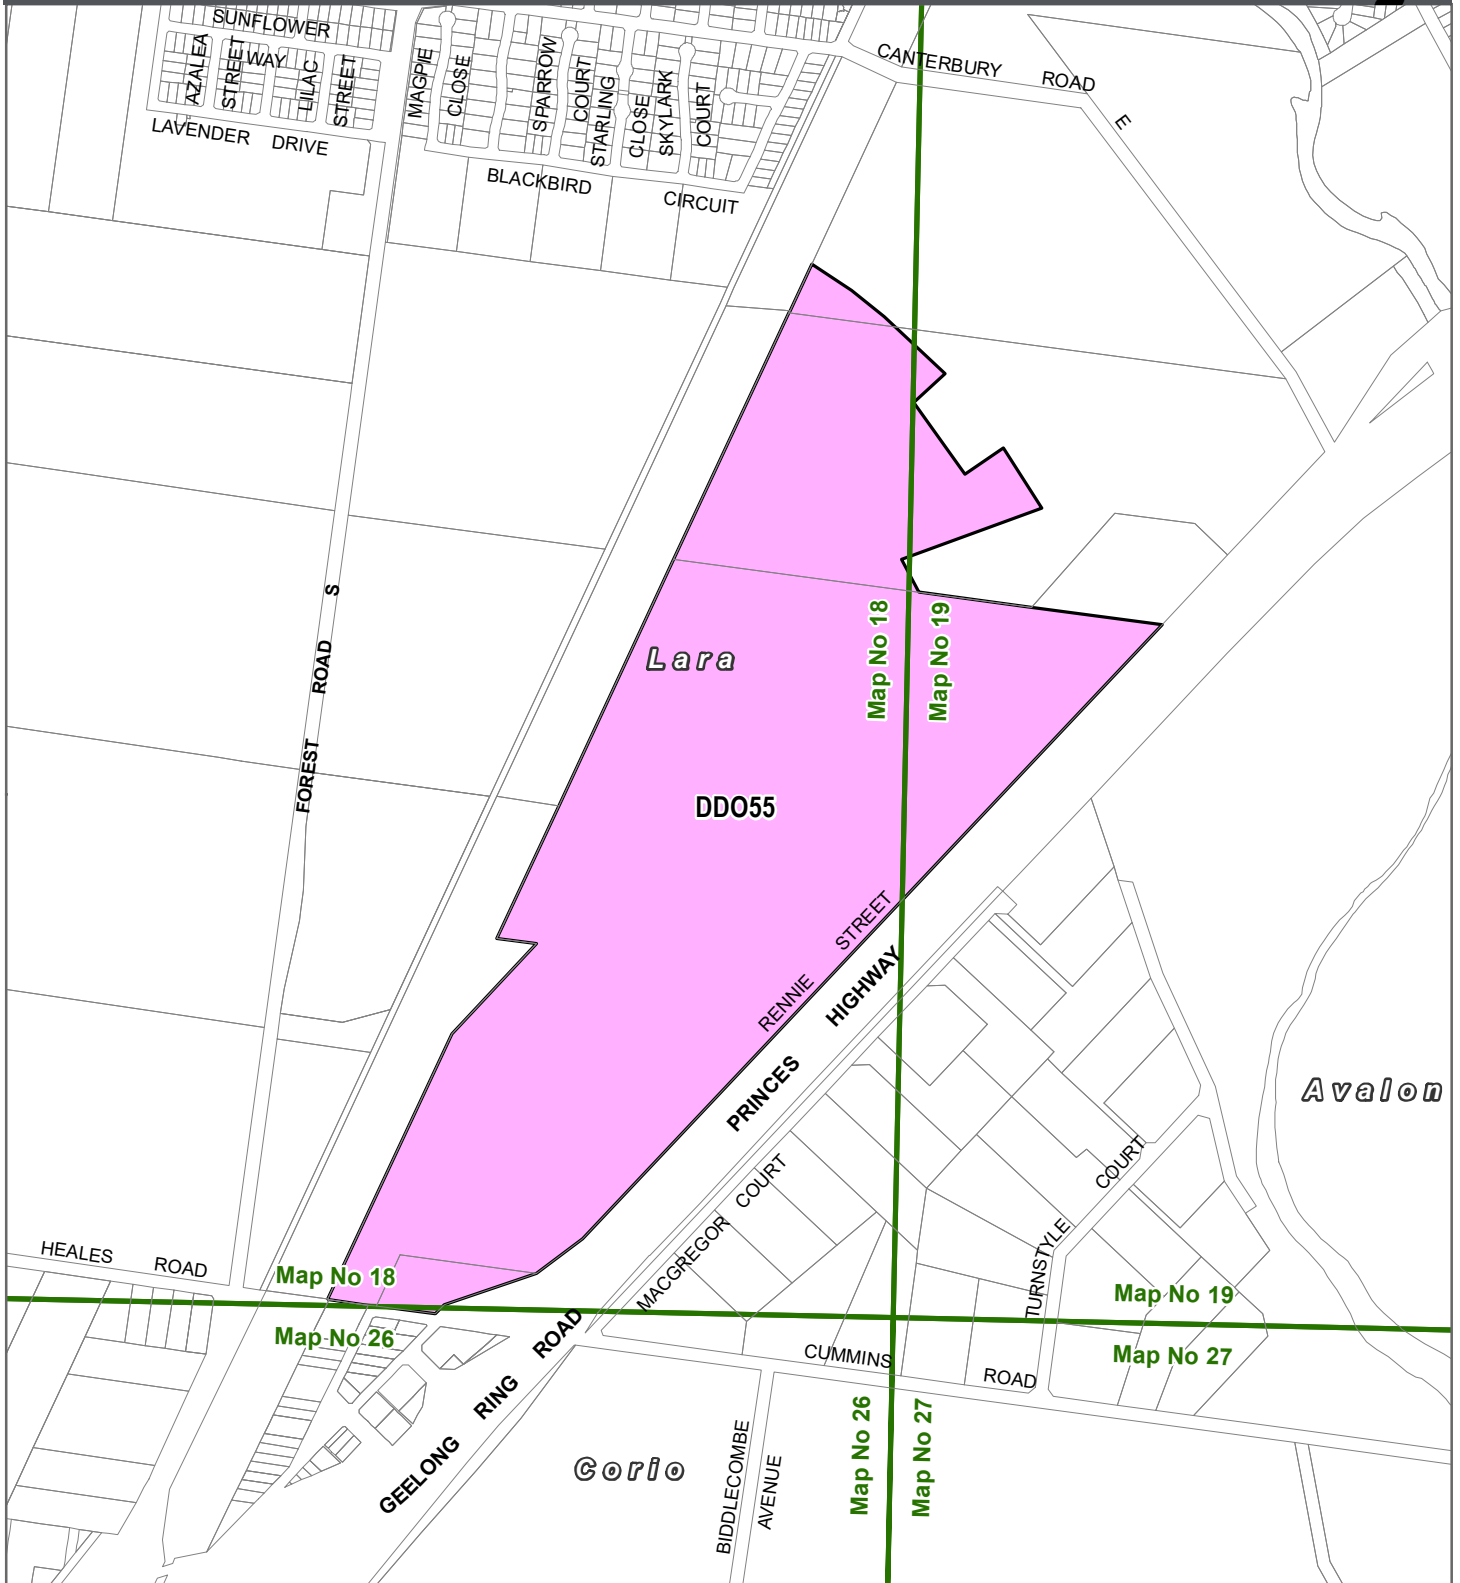

GREATER GEELONG PLANNING SCHEME - LOCAL PROVISION AMENDMENT C453gee

LEGEND

- DDO55 - Design and Development - Schedule 55
- Local Government Area