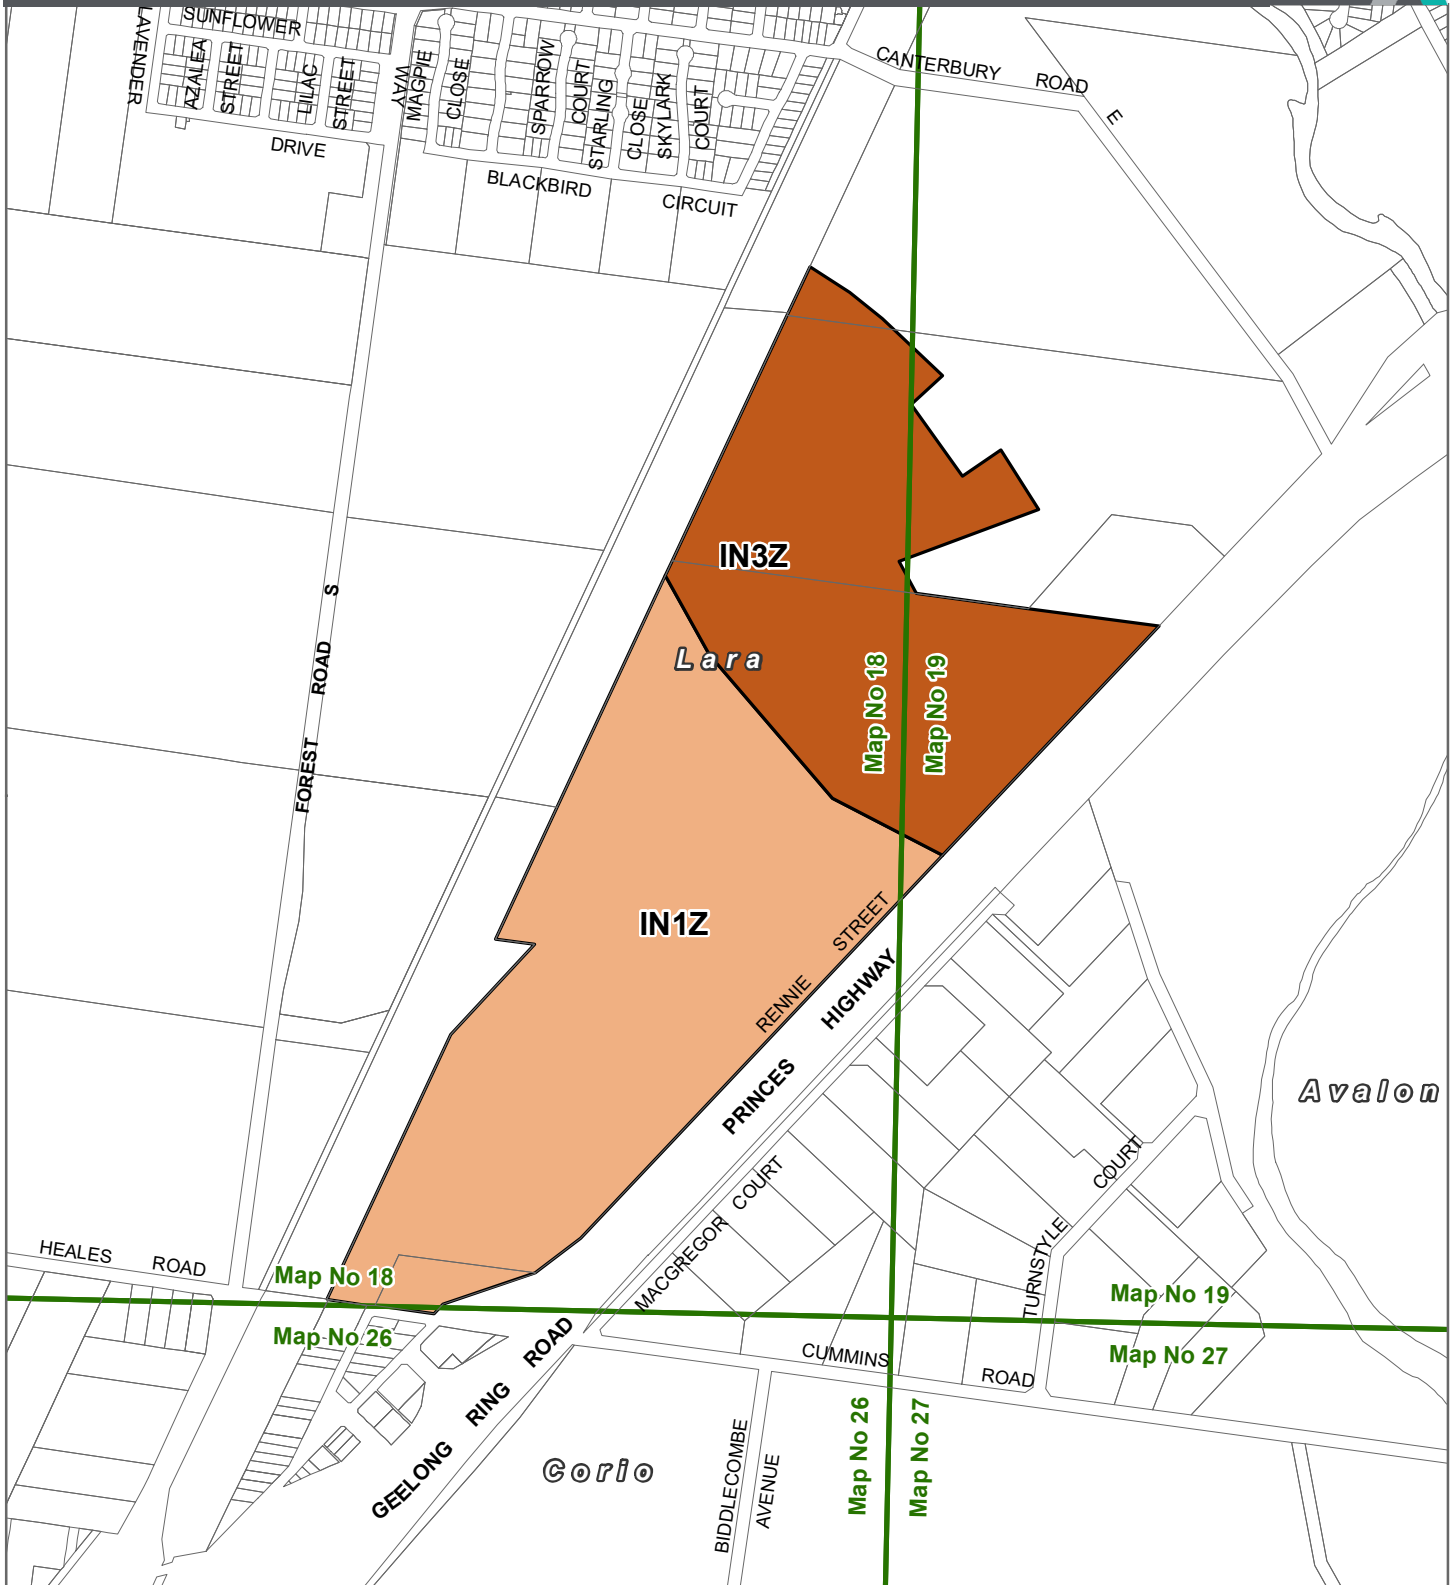

GREATER GEELONG PLANNING SCHEME - LOCAL PROVISION AMENDMENT C453gee

LEGEND

- IN1Z - Industrial 1 Zone
- IN3Z - Industrial 3 Zone
- Local Government Area

Part of Planning Scheme Maps 18, 19 & 26

Disclaimer