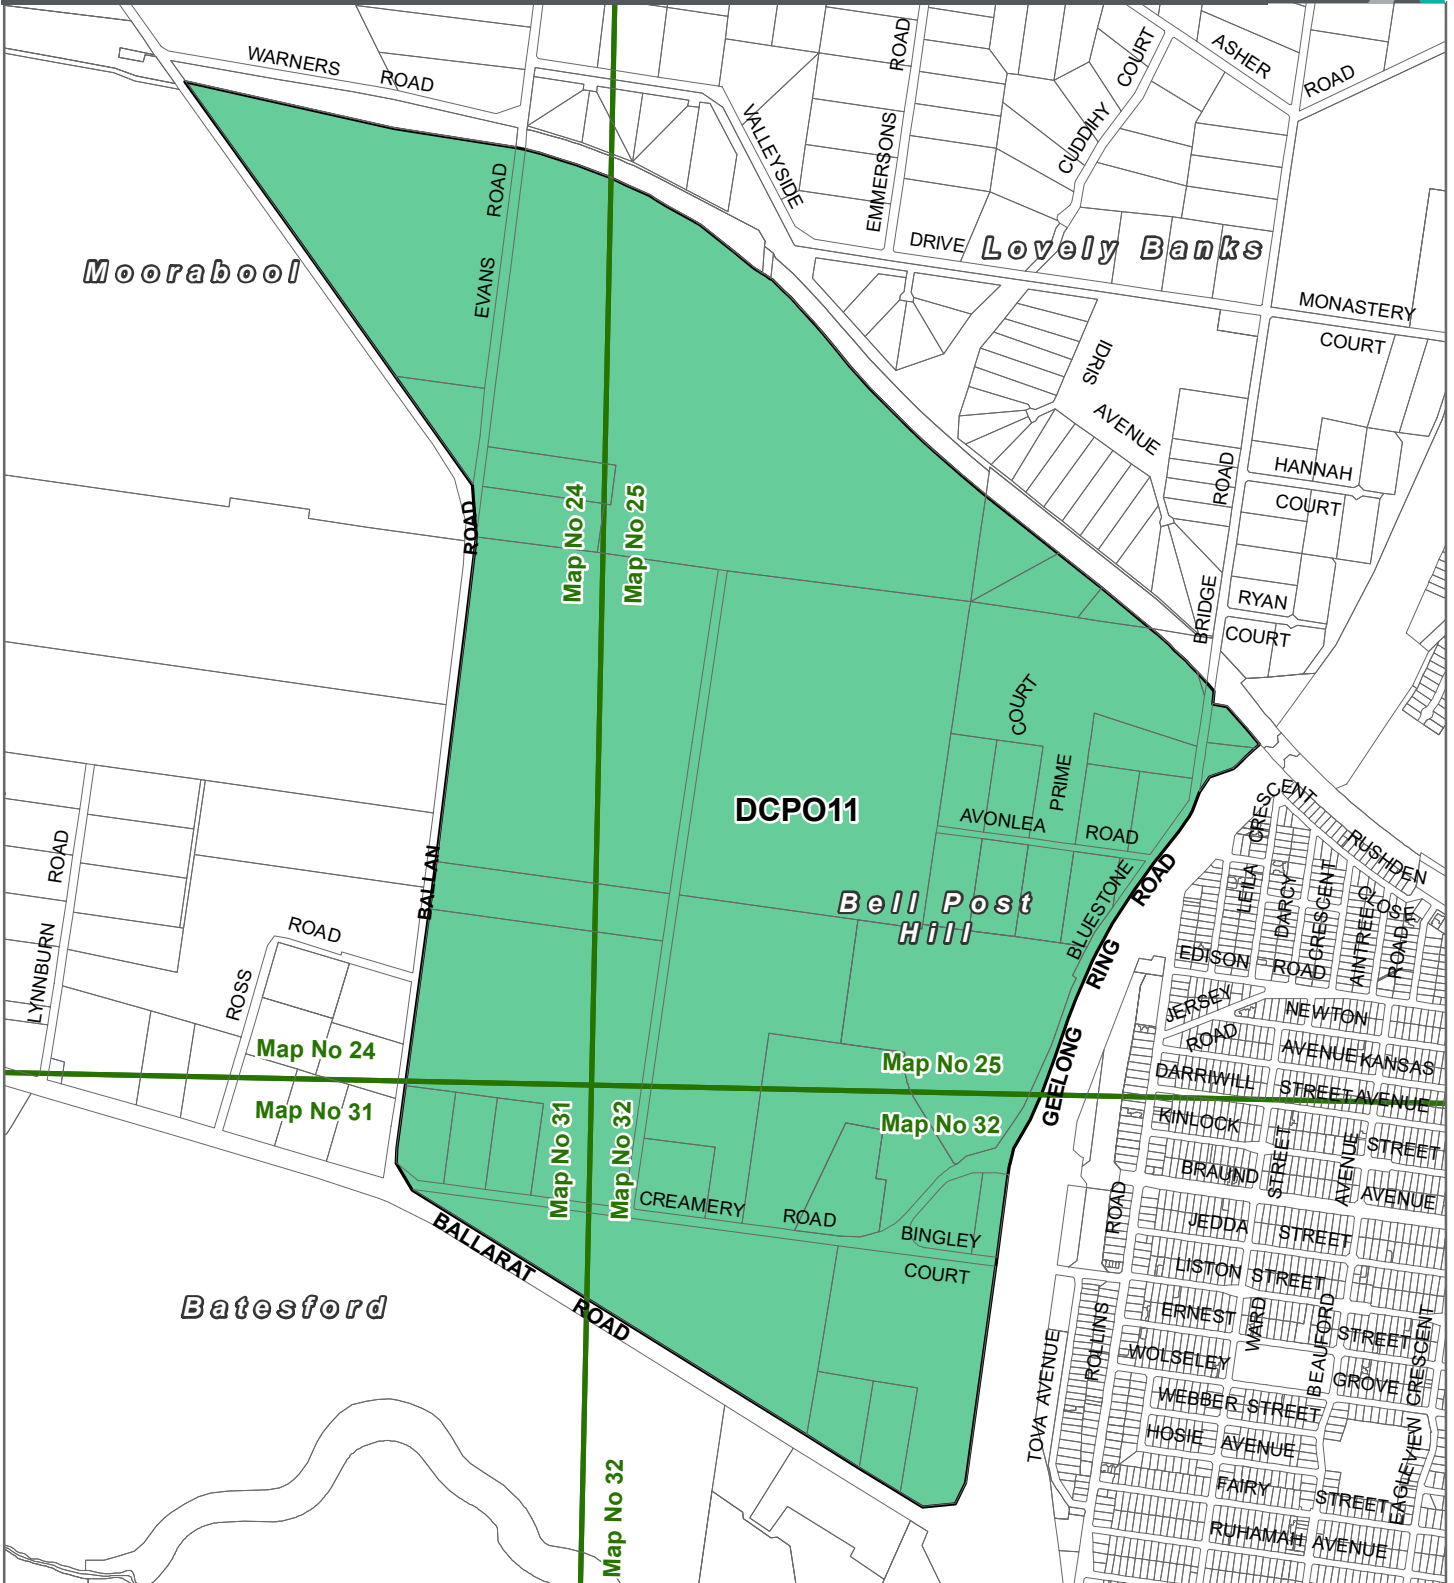

GREATER GEELONG PLANNING SCHEME - LOCAL PROVISION AMENDMENT C450gee

LEGEND

- DCPO11 - Development Contributions Plan Overlay - Schedule 11
- Local Government Area

Part of Planning Scheme Maps 24DCPO, 25DCPO, 31DCPO & 32DCPO