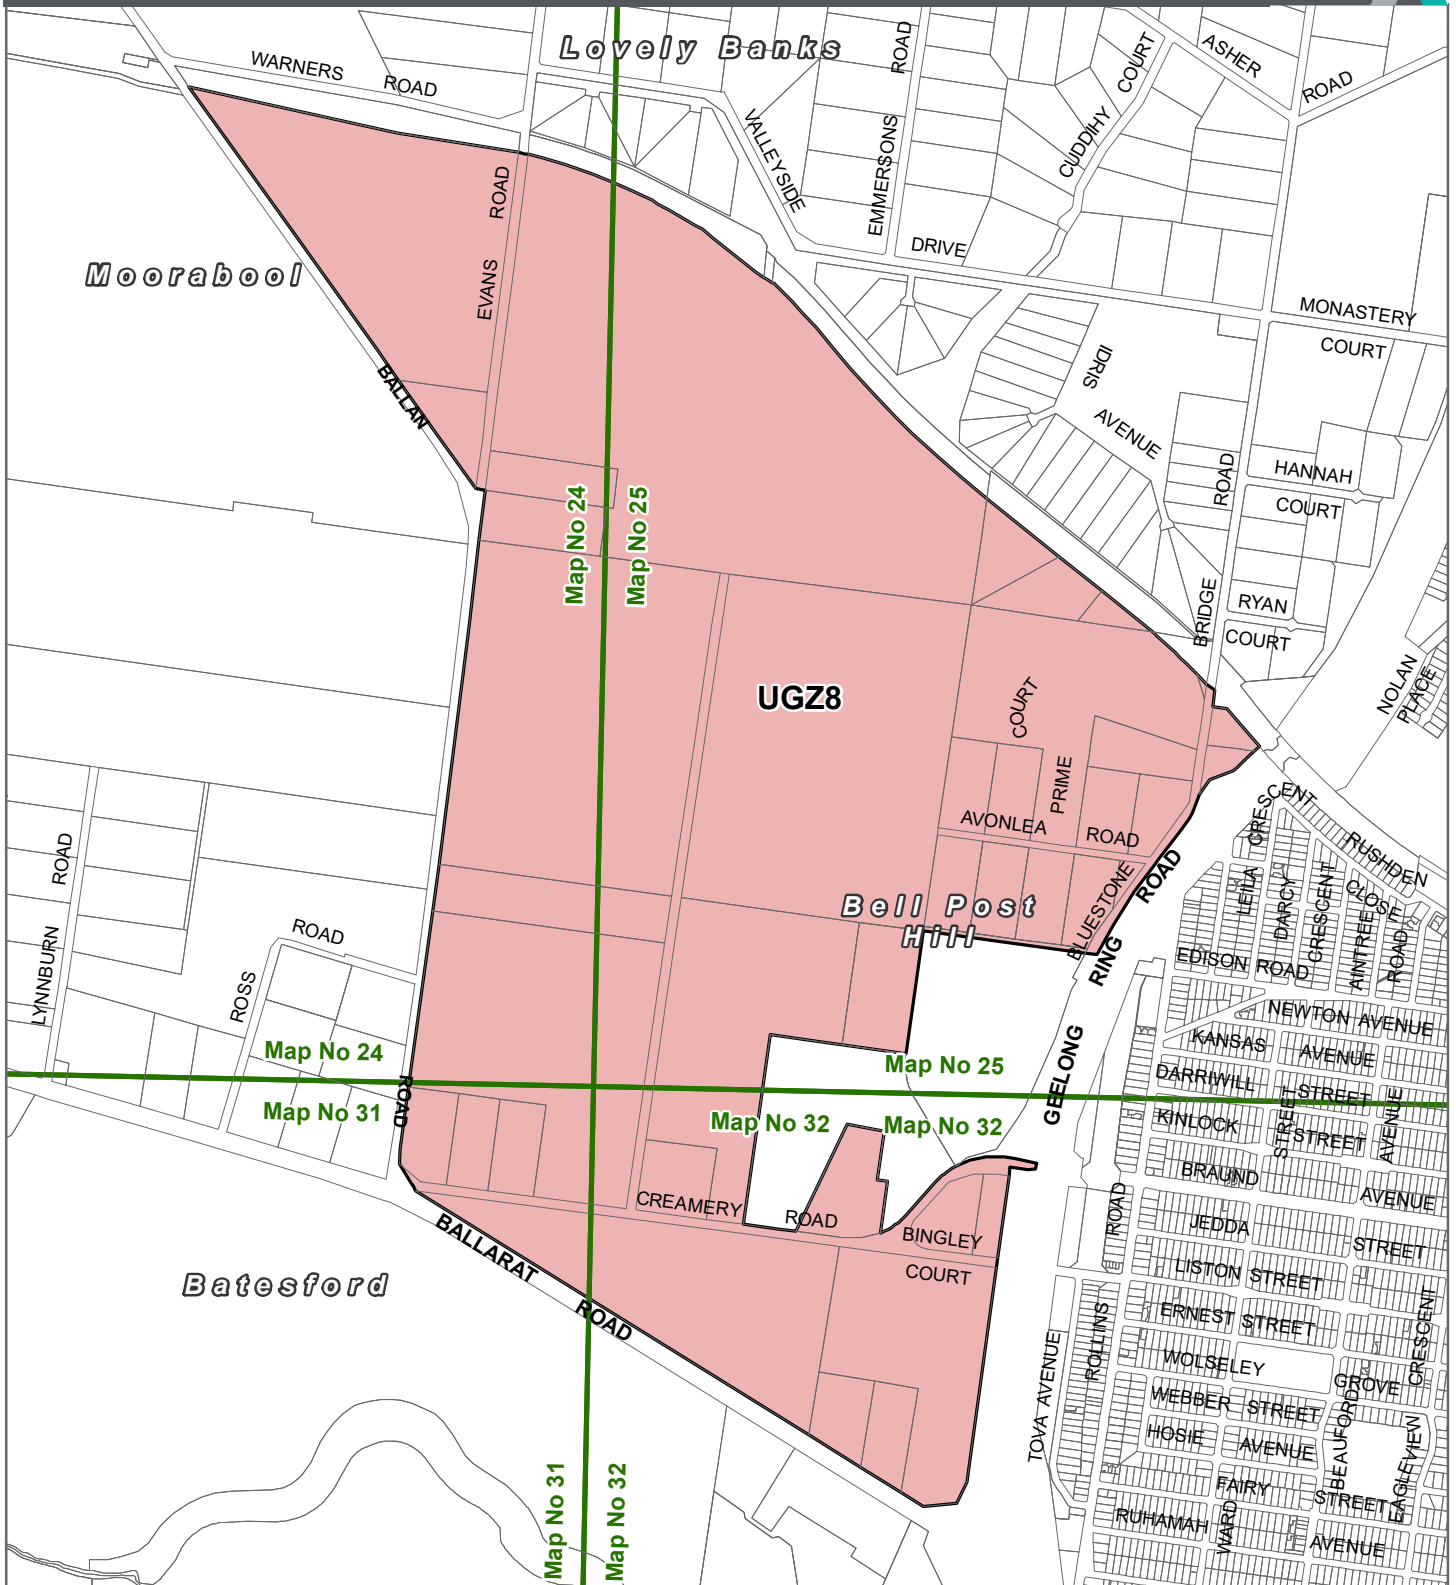

GREATER GEELONG PLANNING SCHEME - LOCAL PROVISION AMENDMENT C450gee

LEGEND

- UGZ - Urban Growth Zone
- Local Government Area

Part of Planning Scheme Maps 24, 25, 31 & 32

Disclaimer
This publication may be of assistance to you but the State of Victoria and its employees do not guarantee that the publication is without flaw of any kind or is wholly appropriate for your particular purposes and therefore disclaims all liability for any error, loss or other consequence which may arise from you relying on any information in this publication.

Part of Planning Scheme Maps 24DCPO, 25DCPO, 31DCPO & 32DCPO

Disclaimer

This publication may be of assistance to you but the State of Victoria and its employees do not guarantee that the publication is without flaw of any kind or is wholly appropriate for your particular purposes and therefore disclaims all liability for any error, loss or other consequence which may arise from you relying on any information in this publication.