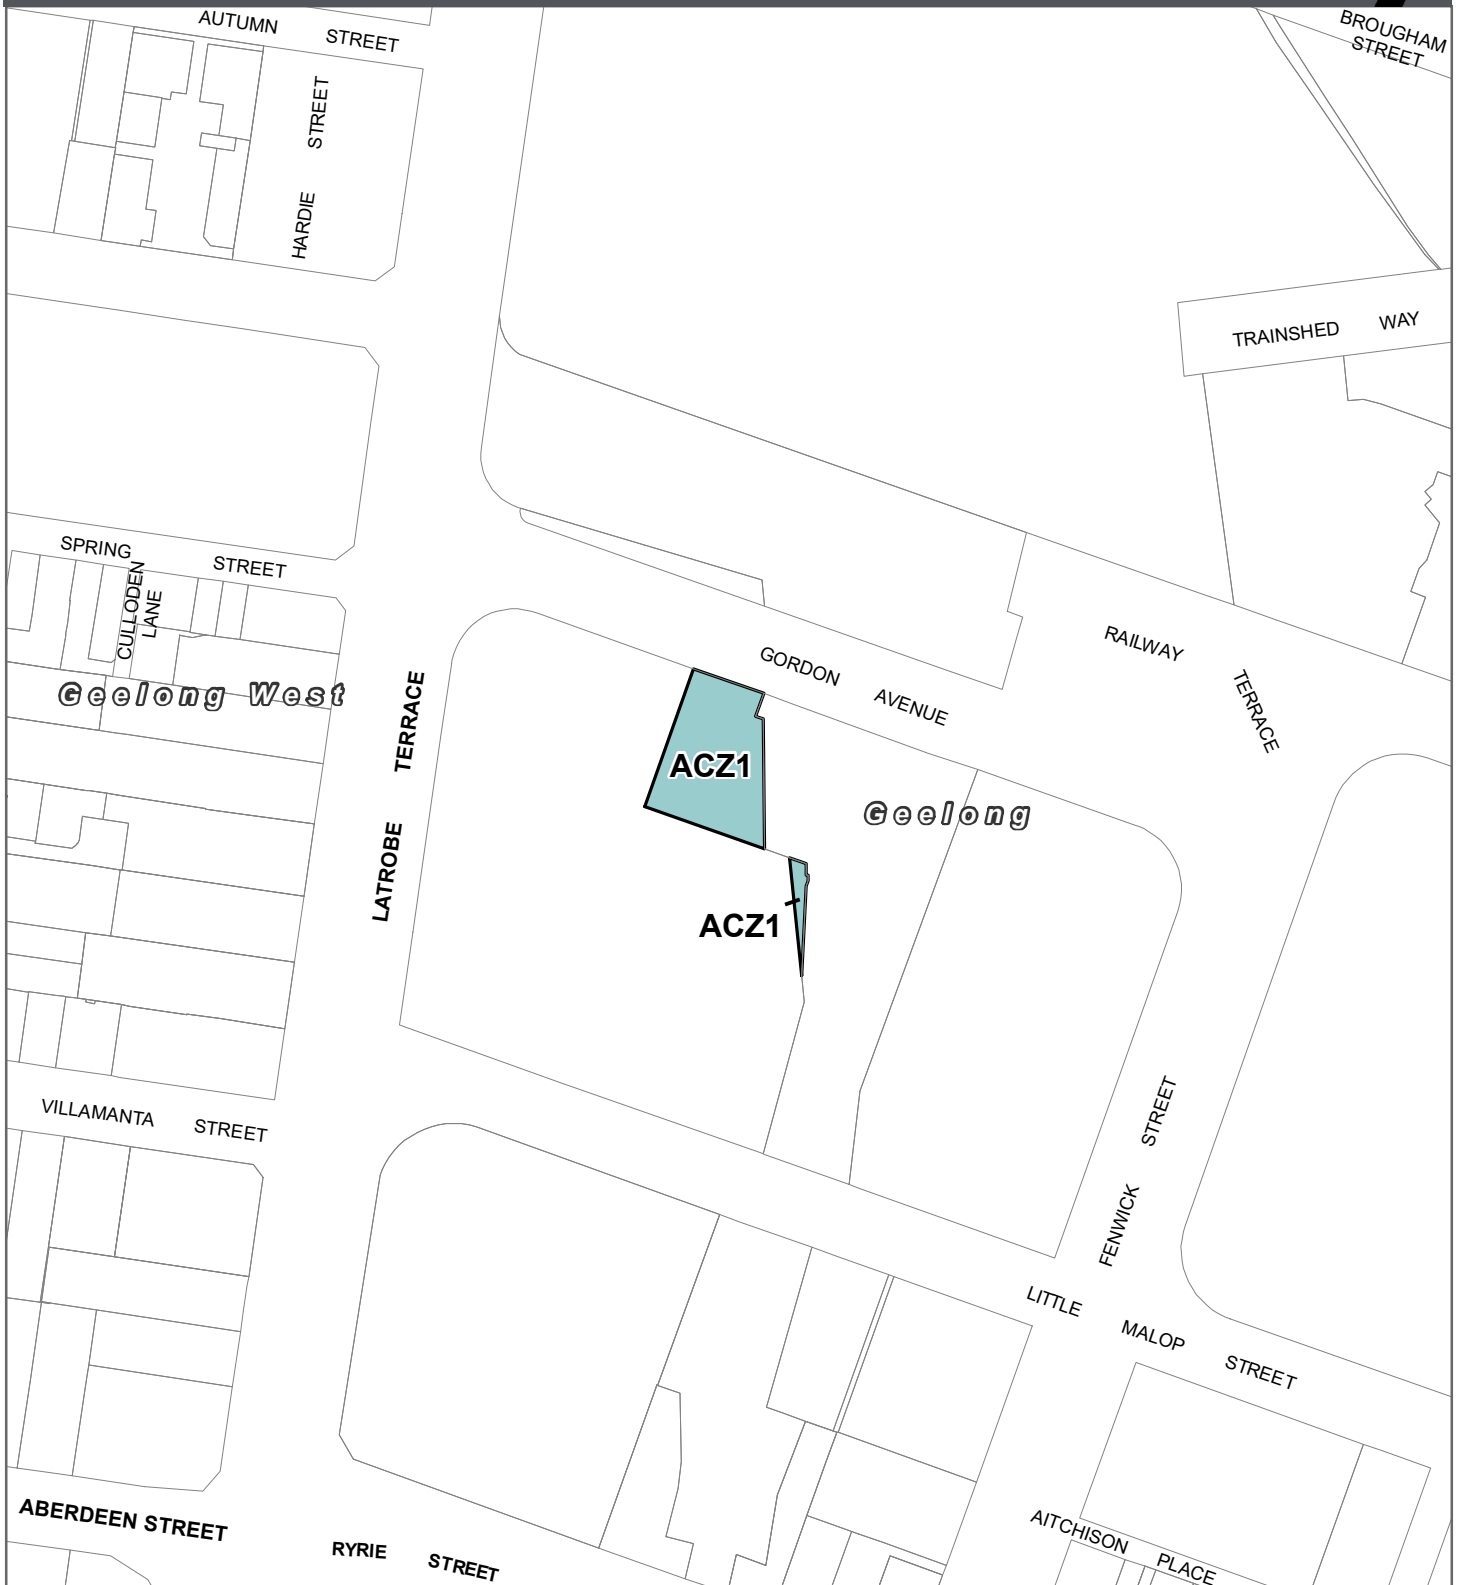

GREATER GEELONG PLANNING SCHEME - LOCAL PROVISION AMENDMENT C475ggee

LEGEND

-  ACZ - Activity Centre Zone
-  Local Government Area

Part of Planning Scheme Map 50

Disclaimer
This publication may be of assistance to you but the State of Victoria and its employees do not guarantee that the publication is without flaw of any kind or is wholly appropriate for your particular purposes and therefore disclaims all liability for any error, loss or other consequence which may arise from you relying on any information in this publication.