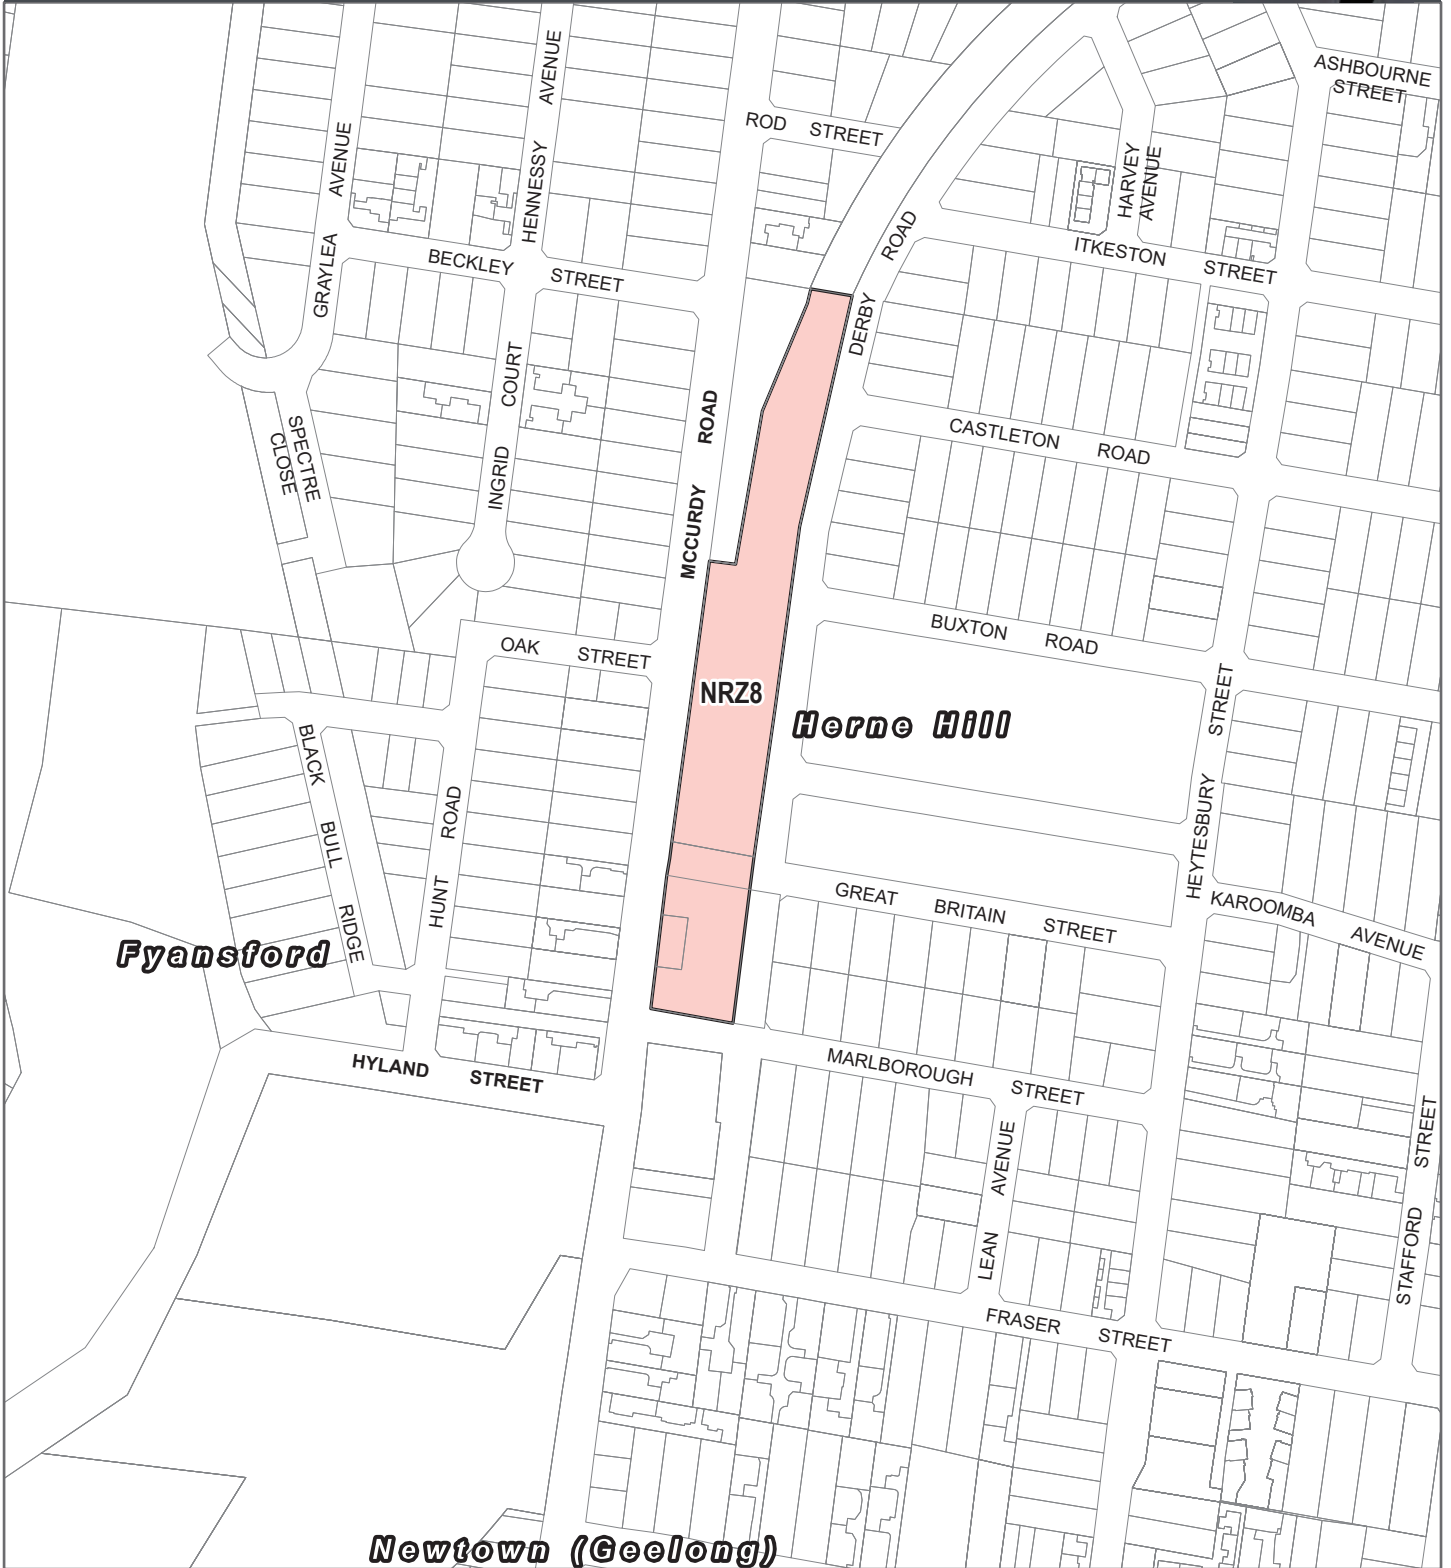

GREATER GEELONG PLANNING SCHEME - LOCAL PROVISION AMENDMENT C414ggee

LEGEND

-  NRZ - Neighbourhood Residential Zone
-  Local Government Area

Part of Planning Scheme Map 36

Disclaimer
This publication may be of assistance to you but the State of Victoria and its employees do not guarantee that the publication is without flaw of any kind or is wholly appropriate for your particular purposes and therefore disclaims all liability for any error, loss or other consequence which may arise from you relying on any information in this publication.